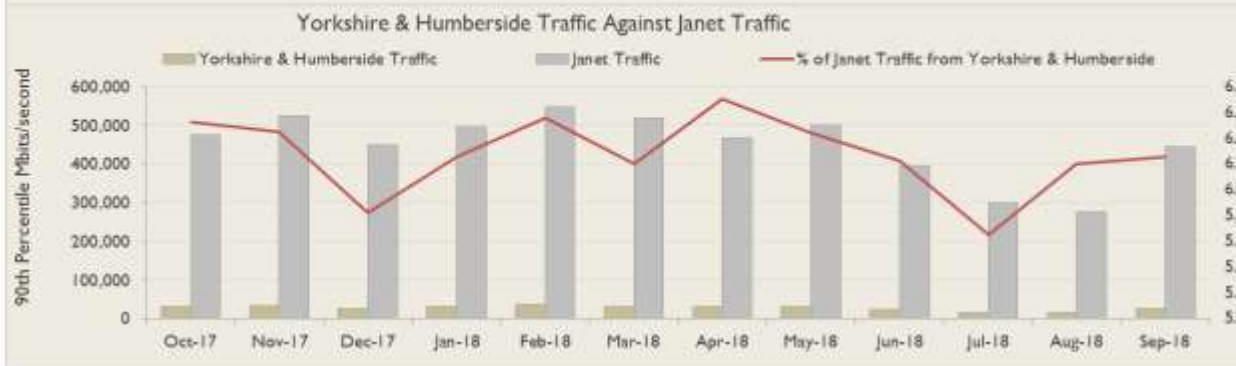

janet

Yorkshire & Humberside Service
Report

September 2018

Average Availability of All Services in Yorkshire & Humberside				Average Availability of All Services in Janet			
Sep 2018	Equivalent Unavailability in Minutes per Service	12 Months Rolling	Equivalent Unavailability in Minutes per Service	Sep 2018	Equivalent Unavailability in Minutes per Service	12 Months Rolling	Equivalent Unavailability in Minutes per Service
100%	0	99.98%	88	99.95%	21	99.98%	97
Mean Time to Repair		Average Faults per Service per Year		Mean Time to Repair		Average Faults per Service per Year	
3h 53m		0.58		5h 00m		0.33	
Based on 96 faults over the last 24 months				Based on 761 faults over the last 24 months			

NB: Periods of scheduled and emergency maintenance are not included in reliability performance statistics

Service Availability

The SLA target sets a minimum of 99.7% availability for each customer, averaged over a 12 month rolling period