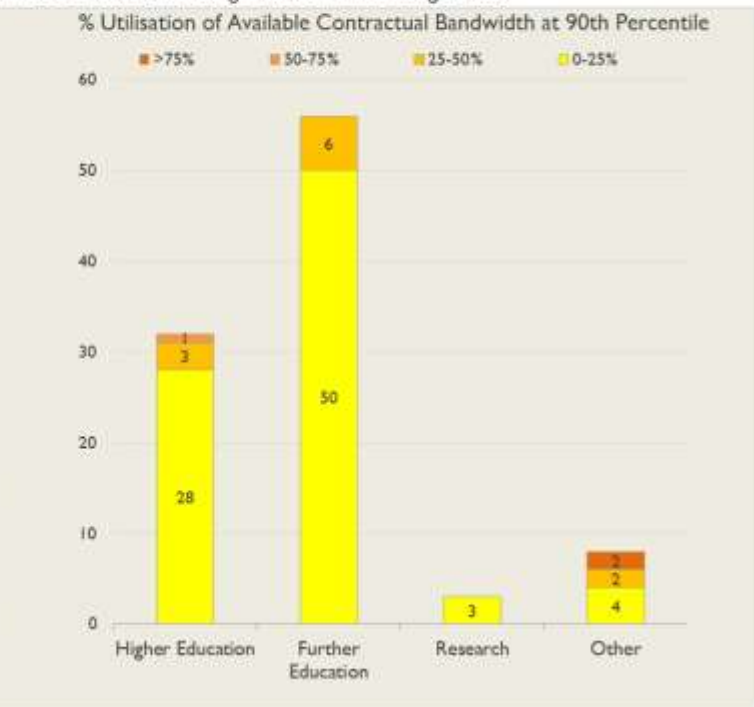

NB: Periods of scheduled and emergency maintenance are not included in reliability performance statistics