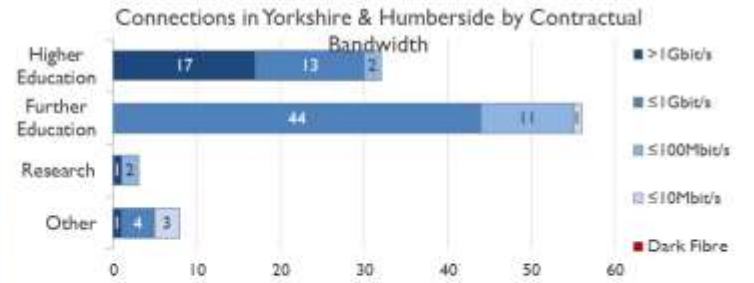

janet

Yorkshire & Humberside Service
Report

September 2018

Average Availability of All Services in Yorkshire & Humberside				Average Availability of All Services in Janet			
Sep 2018	Equivalent Unavailability in Minutes per Service	12 Months Rolling	Equivalent Unavailability in Minutes per Service	Sep 2018	Equivalent Unavailability in Minutes per Service	12 Months Rolling	Equivalent Unavailability in Minutes per Service
100%	0	99.98%	88	99.95%	21	99.98%	97
Mean Time to Repair		Average Faults per Service per Year		Mean Time to Repair		Average Faults per Service per Year	
3h 53m		0.58		5h 00m		0.33	
Based on 96 faults over the last 24 months				Based on 761 faults over the last 24 months			

NB: Periods of scheduled and emergency maintenance are not included in reliability performance statistics

Service Availability

The SLA target sets a minimum of 99.7% availability for each customer, averaged over a 12 month rolling period