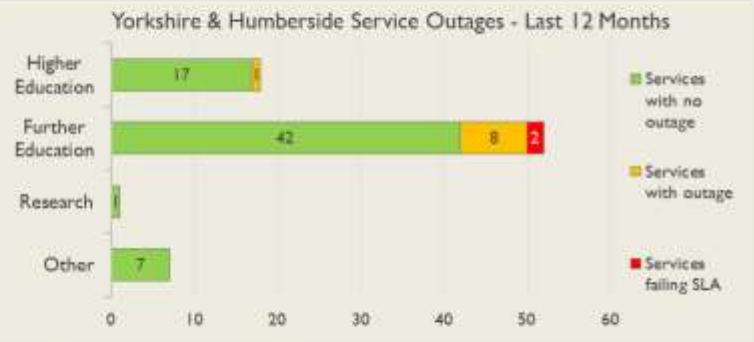

janet

Yorkshire & Humberside Service
Report

September 2018

Average Availability of All Services in Yorkshire & Humberside				Average Availability of All Services in Janet			
Sep 2018	Equivalent Unavailability in Minutes per Service	12 Months Rolling	Equivalent Unavailability in Minutes per Service	Sep 2018	Equivalent Unavailability in Minutes per Service	12 Months Rolling	Equivalent Unavailability in Minutes per Service
100%	0	99.98%	88	99.95%	21	99.98%	97
Mean Time to Repair		Average Faults per Service per Year		Mean Time to Repair		Average Faults per Service per Year	
3h 53m		0.58		5h 00m		0.33	
Based on 96 faults over the last 24 months				Based on 761 faults over the last 24 months			