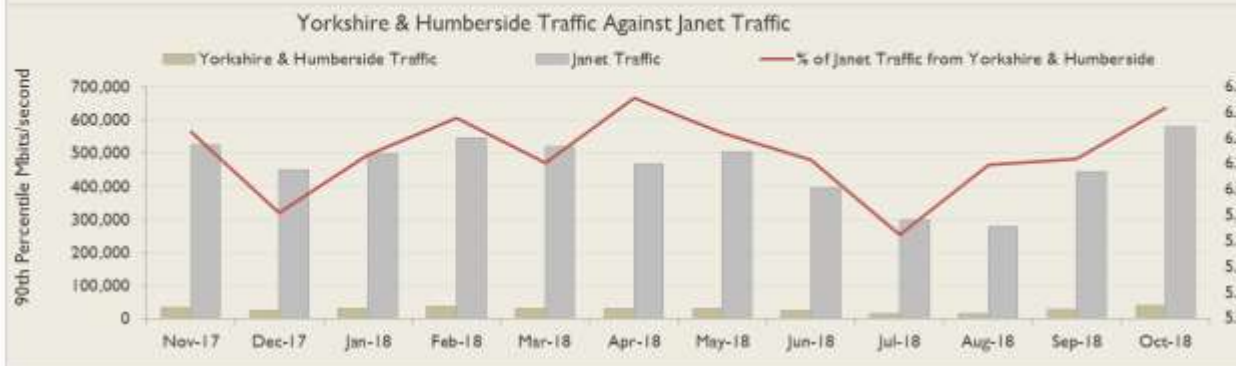

## Yorkshire & Humberside Service Report

October 2018

Average Availability of All Services in Yorkshire & Humberside				Average Availability of All Services in Janet			
Oct 2018	Equivalent Unavailability in Minutes per Service	12 Months Rolling	Equivalent Unavailability in Minutes per Service	Oct 2018	Equivalent Unavailability in Minutes per Service	12 Months Rolling	Equivalent Unavailability in Minutes per Service
99.98%	7	99.99%	66	99.98%	11	99.98%	100
Mean Time to Repair		Average Faults per Service per Year		Mean Time to Repair		Average Faults per Service per Year	
3h 47m		0.62		4h 36m		0.35	
Based on 103 faults over the last 24 months				Based on 824 faults over the last 24 months			

## Service Availability

The SLA target sets a minimum of 99.7% availability for each customer, averaged over a 12 month rolling period

Periods of scheduled and emergency maintenance are discounted when calculating availability of services