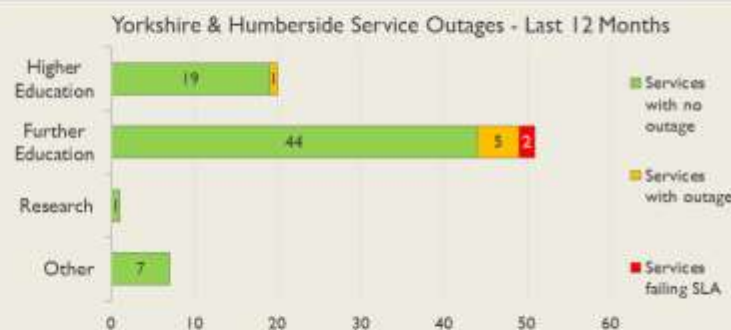

## Yorkshire & Humberside Service Report

October 2018

Average Availability of All Services in Yorkshire & Humberside				Average Availability of All Services in Janet			
Oct 2018	Equivalent Unavailability in Minutes per Service	12 Months Rolling	Equivalent Unavailability in Minutes per Service	Oct 2018	Equivalent Unavailability in Minutes per Service	12 Months Rolling	Equivalent Unavailability in Minutes per Service
99.98%	7	99.99%	66	99.98%	11	99.98%	100
Mean Time to Repair		Average Faults per Service per Year		Mean Time to Repair		Average Faults per Service per Year	
3h 47m		0.62		4h 36m		0.35	
Based on 103 faults over the last 24 months				Based on 824 faults over the last 24 months			