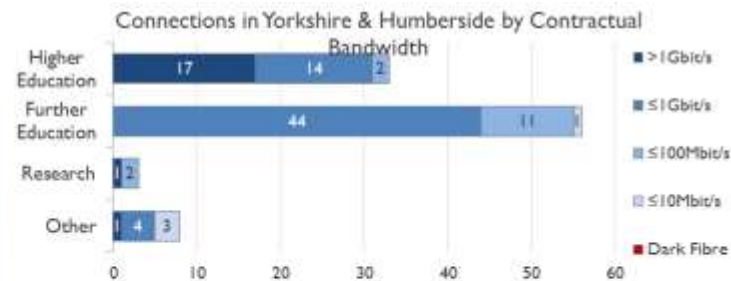

## Yorkshire & Humberside Service Report

October 2018

Average Availability of All Services in Yorkshire & Humberside				Average Availability of All Services in Janet			
Oct 2018	Equivalent Unavailability in Minutes per Service	12 Months Rolling	Equivalent Unavailability in Minutes per Service	Oct 2018	Equivalent Unavailability in Minutes per Service	12 Months Rolling	Equivalent Unavailability in Minutes per Service
99.98%	7	99.99%	66	99.98%	11	99.98%	100
Mean Time to Repair		Average Faults per Service per Year		Mean Time to Repair		Average Faults per Service per Year	
3h 47m		0.62		4h 36m		0.35	
Based on 103 faults over the last 24 months				Based on 824 faults over the last 24 months			