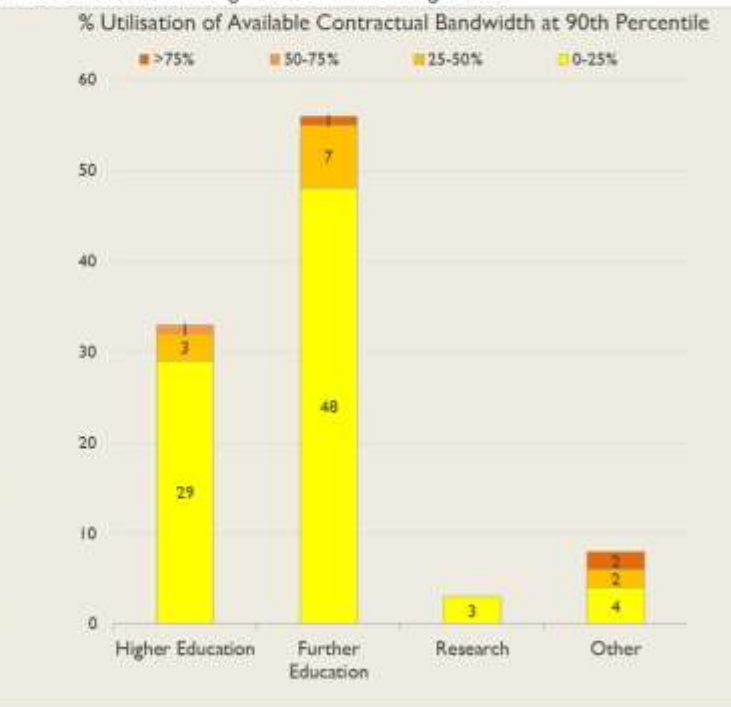

NB: Periods of scheduled and emergency maintenance are not included in reliability performance statistics