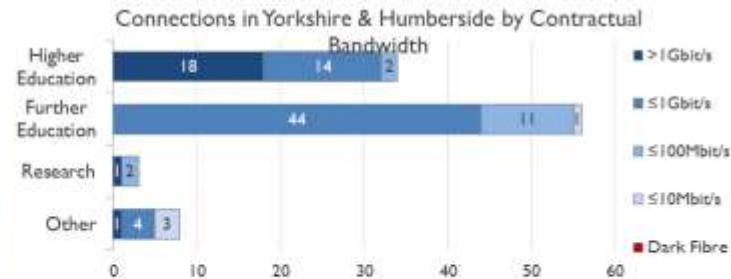

janet

Yorkshire & Humberside Service
Report

November 2018

Average Availability of All Services in Yorkshire & Humberside				Average Availability of All Services in Janet			
Nov 2018	Equivalent Unavailability in Minutes per Service	12 Months Rolling	Equivalent Unavailability in Minutes per Service	Nov 2018	Equivalent Unavailability in Minutes per Service	12 Months Rolling	Equivalent Unavailability in Minutes per Service
99.99%	5	99.99%	71	99.99%	6	99.98%	99
Mean Time to Repair		Average Faults per Service per Year		Mean Time to Repair		Average Faults per Service per Year	
3h 51m		0.55		4h 30m		0.34	
Based on 92 faults over the last 24 months				Based on 786 faults over the last 24 months			

NB: Periods of scheduled and emergency maintenance are not included in reliability performance statistics

Service Availability

The SLA target sets a minimum of 99.7% availability for each customer, averaged over a 12 month rolling period