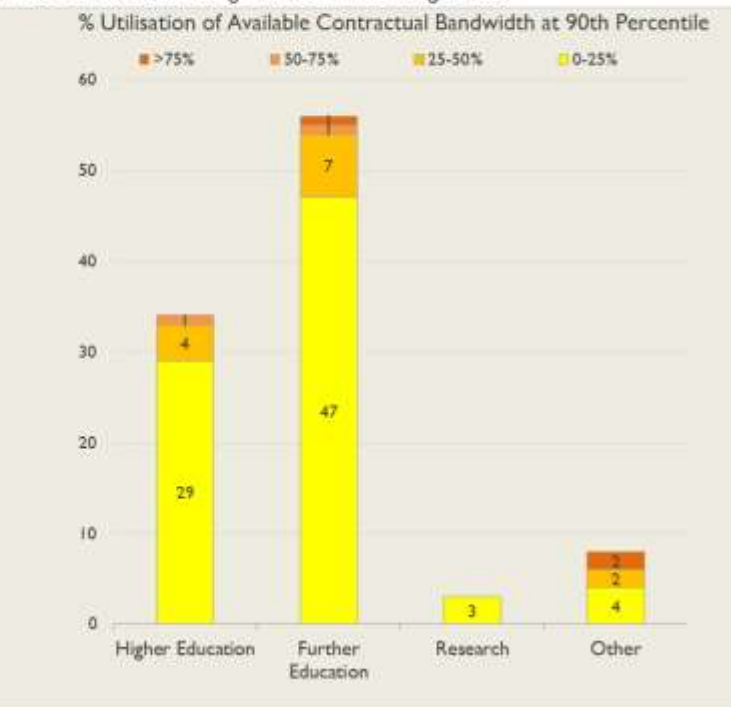

NB: Periods of scheduled and emergency maintenance are not included in reliability performance statistics