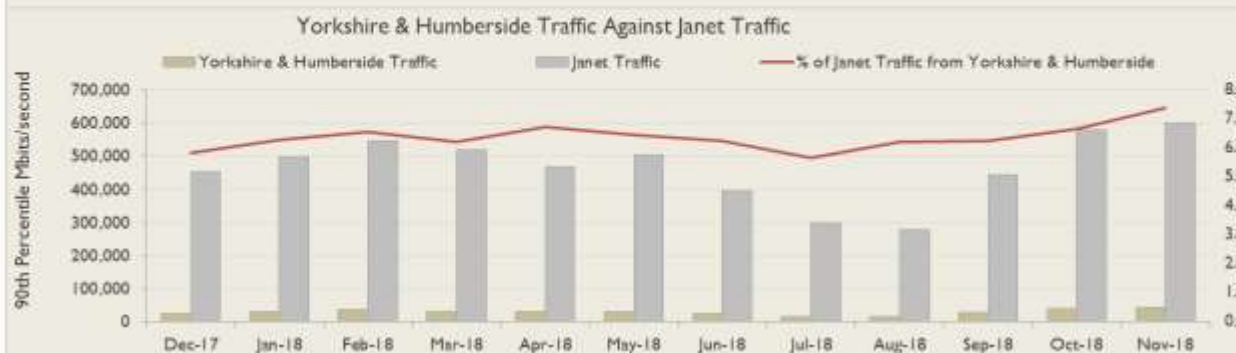

janet

Yorkshire & Humberside Service
Report

November 2018

Average Availability of All Services in Yorkshire & Humberside				Average Availability of All Services in Janet			
Nov 2018	Equivalent Unavailability in Minutes per Service	12 Months Rolling	Equivalent Unavailability in Minutes per Service	Nov 2018	Equivalent Unavailability in Minutes per Service	12 Months Rolling	Equivalent Unavailability in Minutes per Service
99.99%	5	99.99%	71	99.99%	6	99.98%	99
Mean Time to Repair		Average Faults per Service per Year		Mean Time to Repair		Average Faults per Service per Year	
3h 51m		0.55		4h 30m		0.34	
Based on 92 faults over the last 24 months				Based on 786 faults over the last 24 months			

NB: Periods of scheduled and emergency maintenance are not included in reliability performance statistics

Service Availability

The SLA target sets a minimum of 99.7% availability for each customer, averaged over a 12 month rolling period