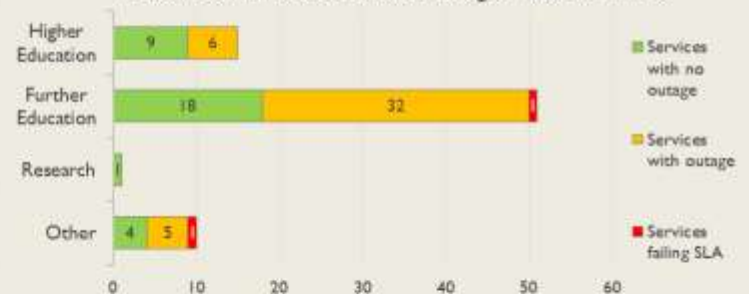

**Average Availability of All Services in Janet**

May 2018	Equivalent Unavailability in Minutes per Service	12 Months Rolling	Equivalent Unavailability in Minutes per Service
99.98%	9	99.98%	89
Mean Time to Repair		Average Faults per Service per Year	
5h 02m		0.35	
Based on 808 faults over the last 24 months			

NB: Periods of scheduled and emergency maintenance are not included in reliability performance statistics

**Connections in Yorkshire & Humberside by Contractual Bandwidth**

**Yorkshire & Humberside Service Outages - Last 12 Months**