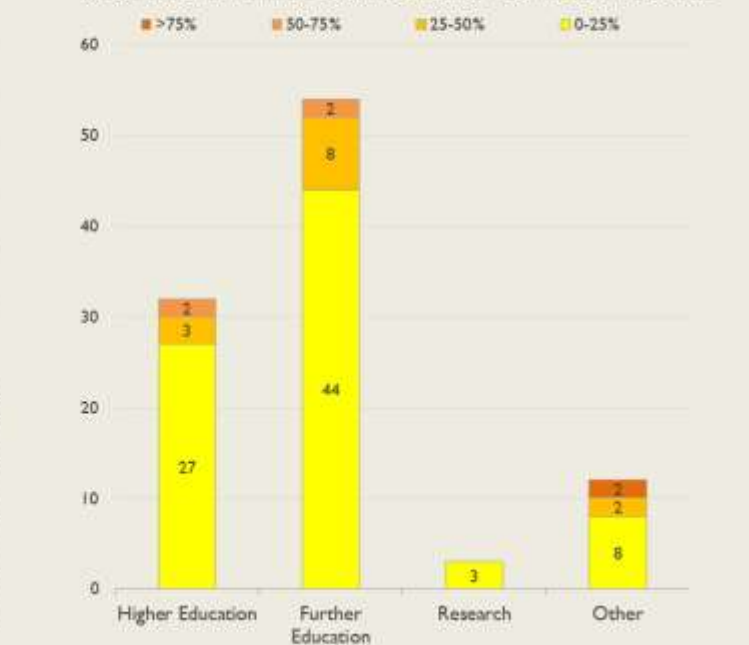

% Utilisation of Available Contractual Bandwidth at 90th Percentile