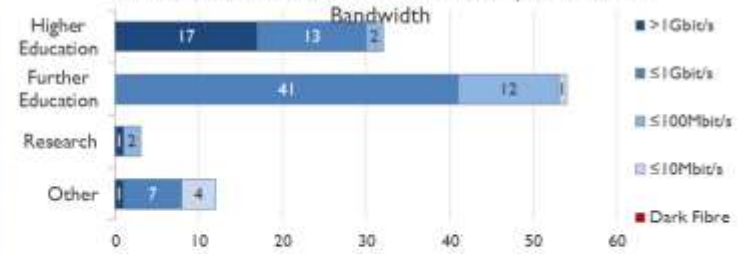

Connections in Yorkshire & Humberside by Contractual Bandwidth