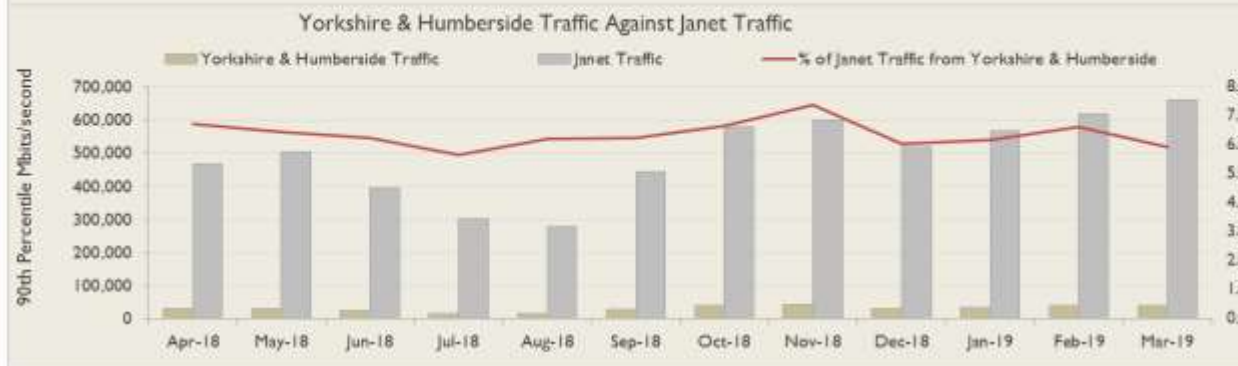

janet

Yorkshire & Humberside Service  
Report

March 2019

Average Availability of All Services in Yorkshire & Humberside				Average Availability of All Services in Janet			
Mar 2019	Equivalent Unavailability in Minutes per Service	12 Months Rolling	Equivalent Unavailability in Minutes per Service	Mar 2019	Equivalent Unavailability in Minutes per Service	12 Months Rolling	Equivalent Unavailability in Minutes per Service
>99.99%	2	>99.99%	36	99.98%	11	99.97%	138
Mean Time to Repair		Average Faults per Service per Year		Mean Time to Repair		Average Faults per Service per Year	
<b>3h 54m</b>		<b>0.51</b>		<b>5h 05m</b>		<b>0.35</b>	
Based on 89 faults over the last 24 months				Based on 829 faults over the last 24 months			

## Service Availability

The SLA target sets a minimum of 99.7% availability for each customer, averaged over a 12 month rolling period

Periods of scheduled and emergency maintenance are discounted when calculating availability of services