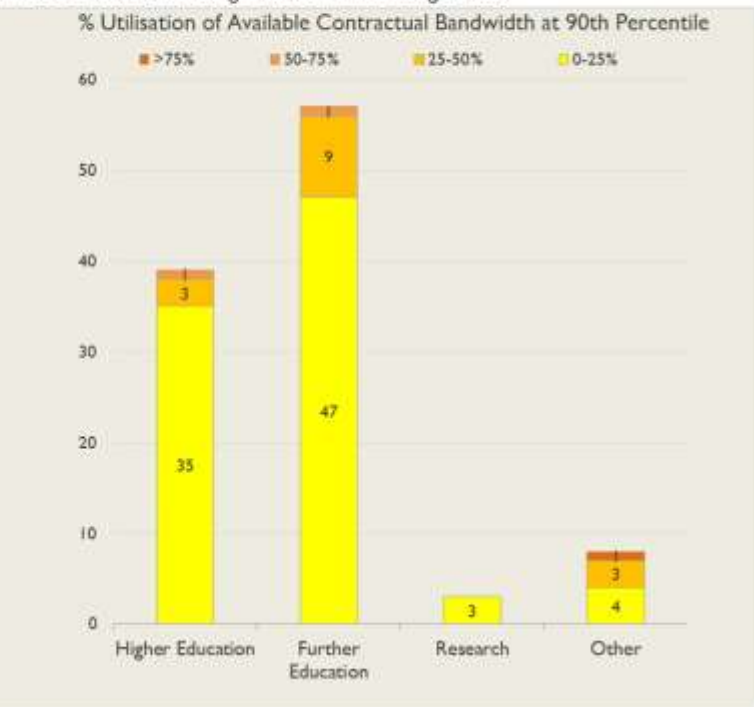

NB: Periods of scheduled and emergency maintenance are not included in reliability performance statistics