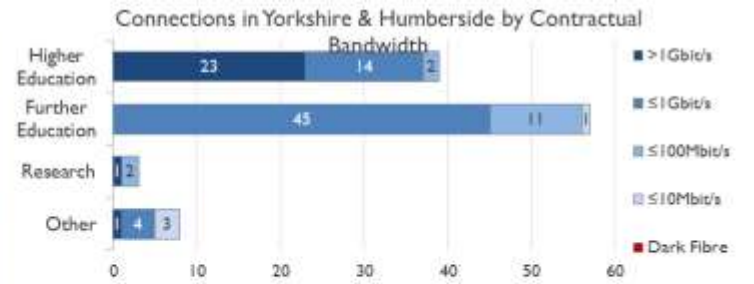

janet

Yorkshire & Humberside Service  
Report

March 2019

Average Availability of All Services in Yorkshire & Humberside				Average Availability of All Services in Janet			
Mar 2019	Equivalent Unavailability in Minutes per Service	12 Months Rolling	Equivalent Unavailability in Minutes per Service	Mar 2019	Equivalent Unavailability in Minutes per Service	12 Months Rolling	Equivalent Unavailability in Minutes per Service
>99.99%	2	>99.99%	36	99.98%	11	99.97%	138
Mean Time to Repair		Average Faults per Service per Year		Mean Time to Repair		Average Faults per Service per Year	
<b>3h 54m</b>		<b>0.51</b>		<b>5h 05m</b>		<b>0.35</b>	
Based on 89 faults over the last 24 months				Based on 829 faults over the last 24 months			