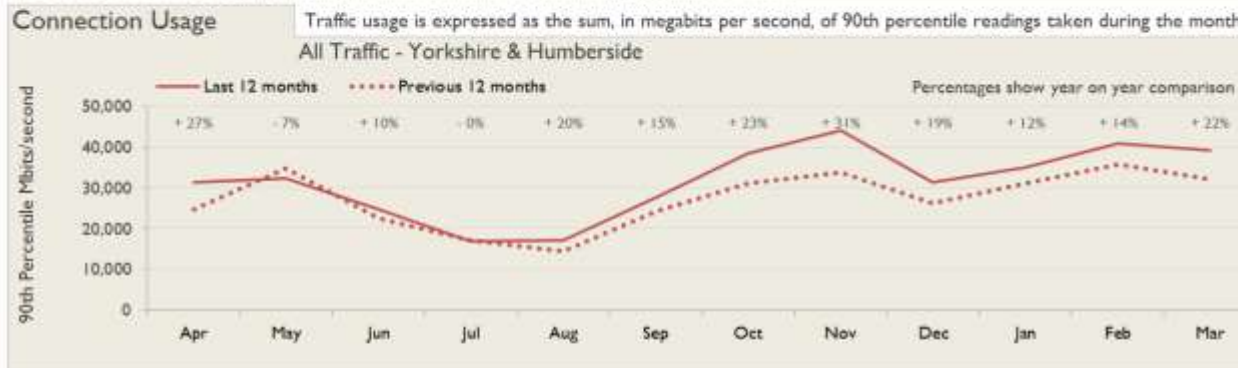

NB: Periods of scheduled and emergency maintenance are not included in reliability performance statistics