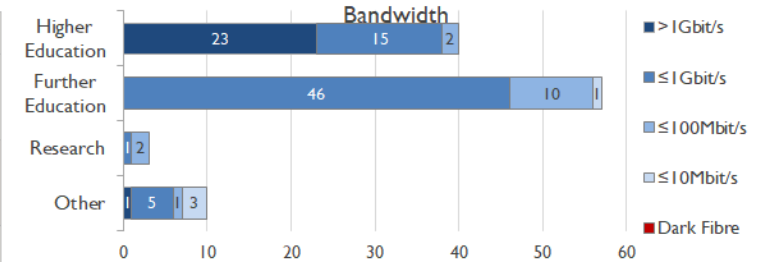

janet

Yorkshire & Humberside Service
Report

June 2019

Service Reliability

The SLA sets a target minimum of 99.7% availability for each service averaged over a 12 month rolling period

Connections in Yorkshire & Humberside by Contractual Bandwidth