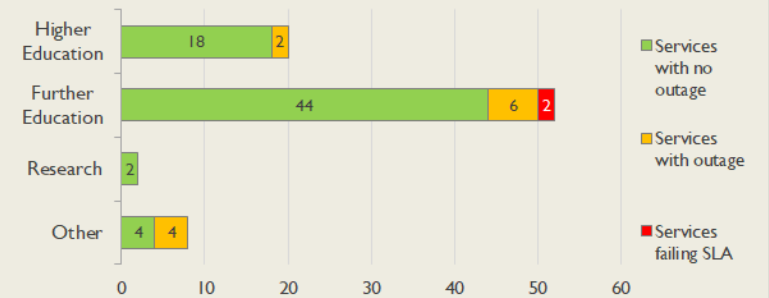

janet

Yorkshire & Humberside Service
Report

June 2019

Service Reliability

The SLA sets a target minimum of 99.7% availability for each service averaged over a 12 month rolling period

Connections in Yorkshire & Humberside by Contractual Bandwidth

Yorkshire & Humberside Service Outages - Last 12 Months

NB: Periods of scheduled and emergency maintenance are not included in reliability performance statistics

Connection Usage

Traffic usage is expressed as the sum, in gigabytes, of the volume of data carried in both directions in the month, for all links being charted