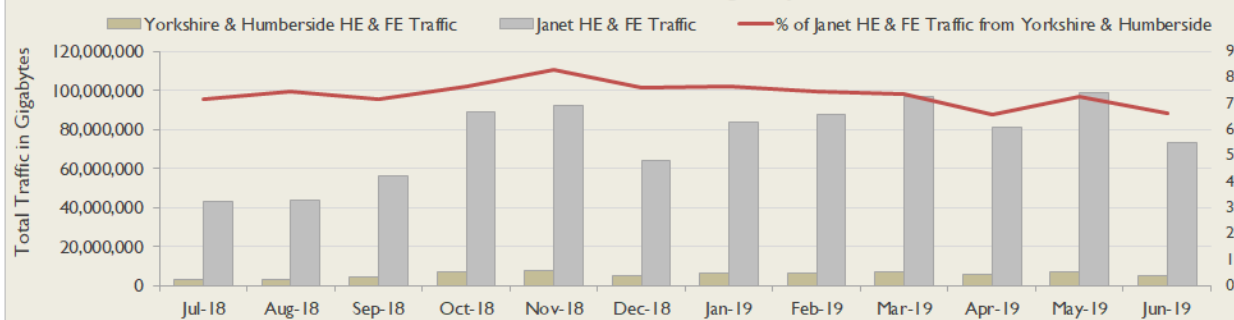

Yorkshire & Humberside Service Outages - Last 12 Months

NB: Periods of scheduled and emergency maintenance are not included in reliability performance statistics

Connection Usage

Traffic usage is expressed as the sum, in gigabytes, of the volume of data carried in both directions in the month, for all links being charted

Yorkshire & Humberside HE & FE Traffic Against Janet HE & FE Traffic

% Utilisation of Available Contractual Bandwidth at 90th Percentile

Service Availability

The SLA target sets a minimum of 99.7% availability for each customer, averaged over a 12 month rolling period