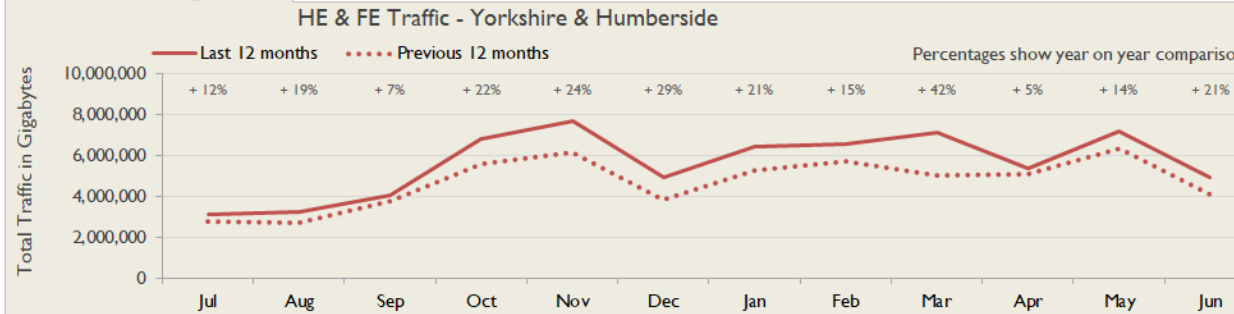

Average Availability of HE & FE Services in Yorkshire & Humberside

Jun 2019	Equivalent Unavailability in Minutes per Service	12 Months Rolling	Equivalent Unavailability in Minutes per Service
100%	0	99.98%	95
Mean Time to Repair		Average Faults per Service per Year	
3h 28m		0.38	
Based on 60 faults over the last 24 months			

Average Availability of HE & FE Services in Janet

Jun 2019	Equivalent Unavailability in Minutes per Service	12 Months Rolling	Equivalent Unavailability in Minutes per Service
>99.99%	1	99.97%	141
Mean Time to Repair		Average Faults per Service per Year	
5h 45m		0.32	
Based on 618 faults over the last 24 months			

Yorkshire & Humberside Service Outages - Last 12 Months

NB: Periods of scheduled and emergency maintenance are not included in reliability performance statistics

Connection Usage

Traffic usage is expressed as the sum, in gigabytes, of the volume of data carried in both directions in the month, for all links being charted

Yorkshire & Humberside HE & FE Traffic Against Janet HE & FE Traffic

% Utilisation of Available Contractual Bandwidth at 90th Percentile

Service Availability

The SLA target sets a minimum of 99.7% availability for each customer, averaged over a 12 month rolling period