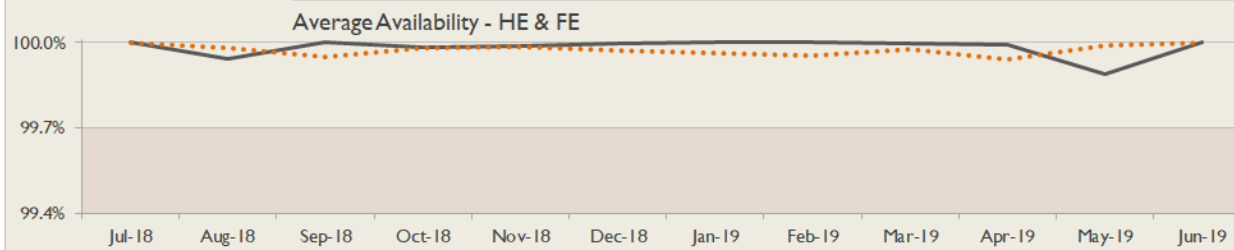

janet

Yorkshire & Humberside Service
Report

June 2019

Service Reliability

The SLA sets a target minimum of 99.7% availability for each service averaged over a 12 month rolling period

Connections in Yorkshire & Humberside by Contractual Bandwidth

Average Availability of HE & FE Services in Yorkshire & Humberside

Jun 2019	Equivalent Unavailability in Minutes per Service	12 Months Rolling	Equivalent Unavailability in Minutes per Service
100%	0	99.98%	95
Mean Time to Repair		Average Faults per Service per Year	
3h 28m		0.38	
Based on 60 faults over the last 24 months			

Average Availability of HE & FE Services in Janet

Jun 2019	Equivalent Unavailability in Minutes per Service	12 Months Rolling	Equivalent Unavailability in Minutes per Service
>99.99%	1	99.97%	141
Mean Time to Repair		Average Faults per Service per Year	
5h 45m		0.32	
Based on 618 faults over the last 24 months			

Yorkshire & Humberside Service Outages - Last 12 Months

NB: Periods of scheduled and emergency maintenance are not included in reliability performance statistics

Connection Usage

Traffic usage is expressed as the sum, in gigabytes, of the volume of data carried in both directions in the month, for all links being charted