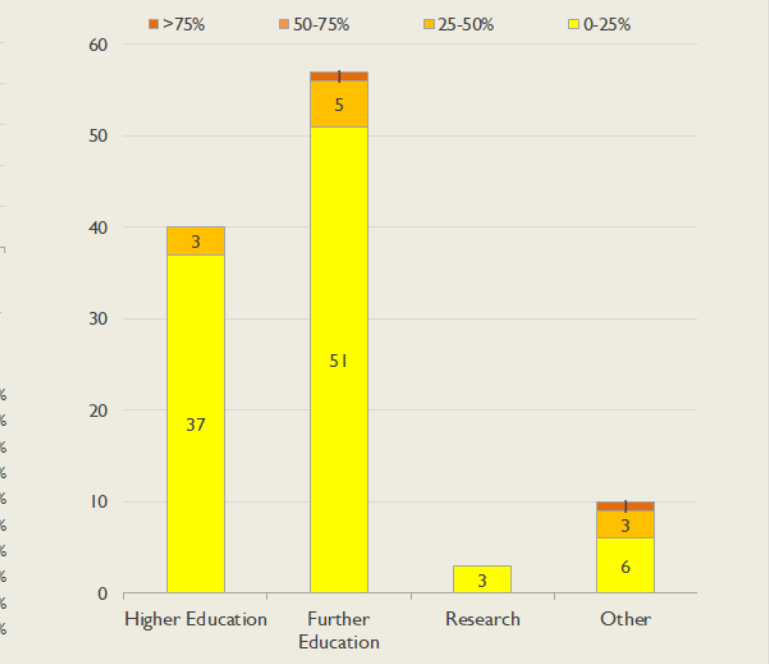

% Utilisation of Available Contractual Bandwidth at 90th Percentile