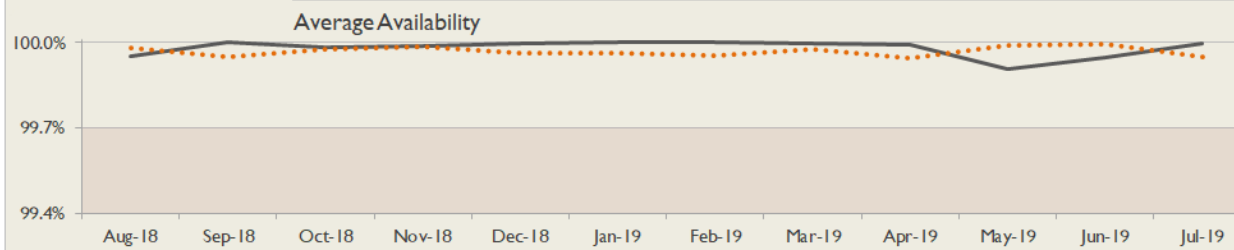

janet

Yorkshire & Humberside Service
Report

July 2019

Service Reliability

The SLA sets a target minimum of 99.7% availability for each service averaged over a 12 month rolling period

Connections in Yorkshire & Humberside by Contractual Bandwidth

Average Availability of All Services in Yorkshire & Humberside

Jul 2019	Equivalent Unavailability in Minutes per Service	12 Months Rolling	Equivalent Unavailability in Minutes per Service
>99.99%	2	99.98%	111
Mean Time to Repair		Average Faults per Service per Year	
4h 04m		0.45	
Based on 82 faults over the last 24 months			

Average Availability of All Services in Janet

Jul 2019	Equivalent Unavailability in Minutes per Service	12 Months Rolling	Equivalent Unavailability in Minutes per Service
99.95%	22	99.97%	168
Mean Time to Repair		Average Faults per Service per Year	
6h 04m		0.33	
Based on 789 faults over the last 24 months			

Yorkshire & Humberside Service Outages - Last 12 Months

NB: Periods of scheduled and emergency maintenance are not included in reliability performance statistics

Connection Usage

Traffic usage is expressed as the sum, in gigabytes, of the volume of data carried in both directions in the month, for all links being charted