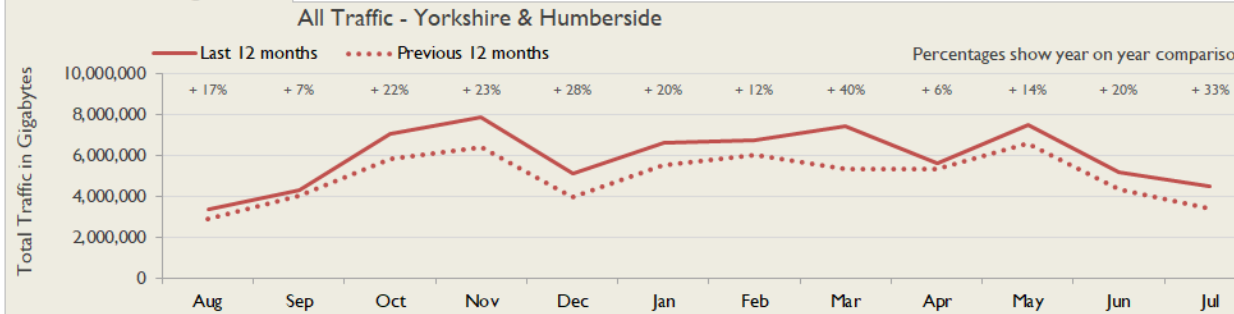

Average Availability of All Services in Yorkshire & Humberside

Jul 2019	Equivalent Unavailability in Minutes per Service	12 Months Rolling	Equivalent Unavailability in Minutes per Service
>99.99%	2	99.98%	111
Mean Time to Repair		Average Faults per Service per Year	
4h 04m		0.45	
Based on 82 faults over the last 24 months			

Average Availability of All Services in Janet

Jul 2019	Equivalent Unavailability in Minutes per Service	12 Months Rolling	Equivalent Unavailability in Minutes per Service
99.95%	22	99.97%	168
Mean Time to Repair		Average Faults per Service per Year	
6h 04m		0.33	
Based on 789 faults over the last 24 months			

Yorkshire & Humberside Service Outages - Last 12 Months

NB: Periods of scheduled and emergency maintenance are not included in reliability performance statistics

Connection Usage

Traffic usage is expressed as the sum, in gigabytes, of the volume of data carried in both directions in the month, for all links being charted

% Utilisation of Available Contractual Bandwidth at 90th Percentile

Yorkshire & Humberside Traffic Against Janet Traffic

Service Availability

The SLA target sets a minimum of 99.7% availability for each customer, averaged over a 12 month rolling period