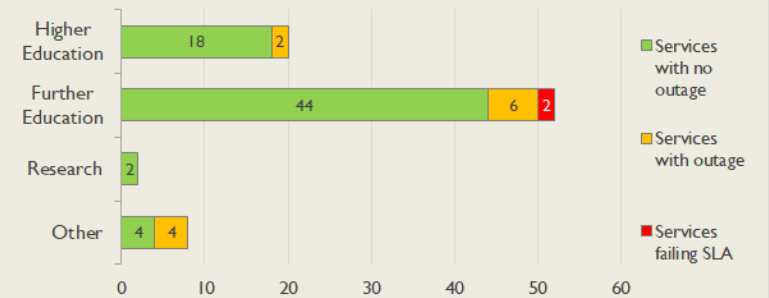

janet

Yorkshire & Humberside Service
Report

July 2019

Service Reliability

The SLA sets a target minimum of 99.7% availability for each service averaged over a 12 month rolling period

Connections in Yorkshire & Humberside by Contractual Bandwidth

Yorkshire & Humberside Service Outages - Last 12 Months

NB: Periods of scheduled and emergency maintenance are not included in reliability performance statistics

Connection Usage

Traffic usage is expressed as the sum, in gigabytes, of the volume of data carried in both directions in the month, for all links being charted