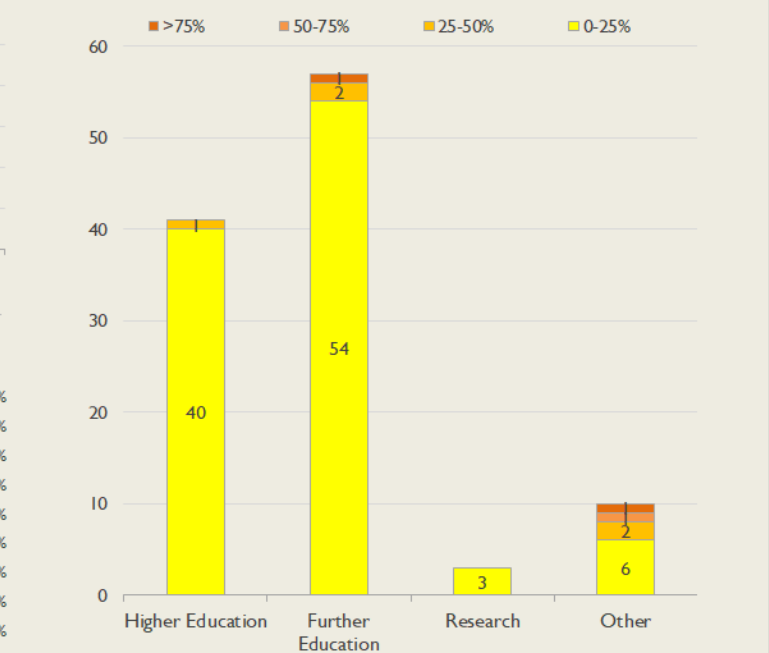

% Utilisation of Available Contractual Bandwidth at 90th Percentile