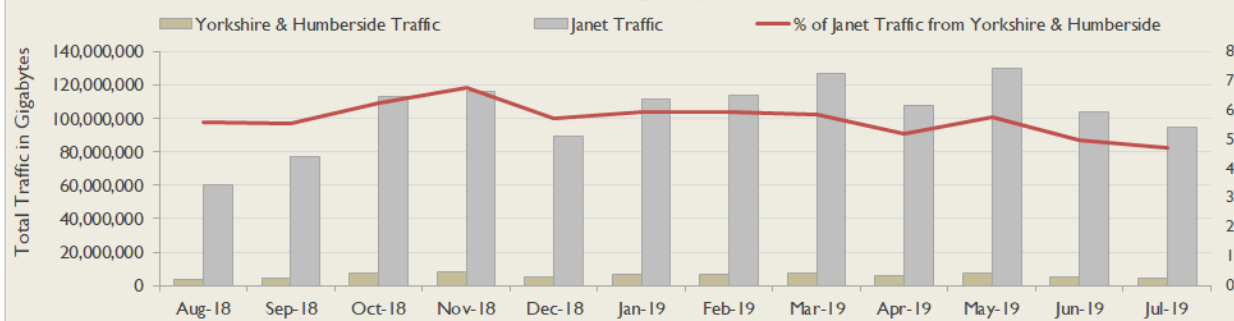

Average Availability of All Services in Janet

Jul 2019	Equivalent Unavailability in Minutes per Service	12 Months Rolling	Equivalent Unavailability in Minutes per Service
99.95%	22	99.97%	168
Mean Time to Repair		Average Faults per Service per Year	
6h 04m		0.33	
Based on 789 faults over the last 24 months			

Yorkshire & Humberside Service Outages - Last 12 Months

NB: Periods of scheduled and emergency maintenance are not included in reliability performance statistics

Connection Usage

Traffic usage is expressed as the sum, in gigabytes, of the volume of data carried in both directions in the month, for all links being charted

% Utilisation of Available Contractual Bandwidth at 90th Percentile

Yorkshire & Humberside Traffic Against Janet Traffic

Service Availability

The SLA target sets a minimum of 99.7% availability for each customer, averaged over a 12 month rolling period