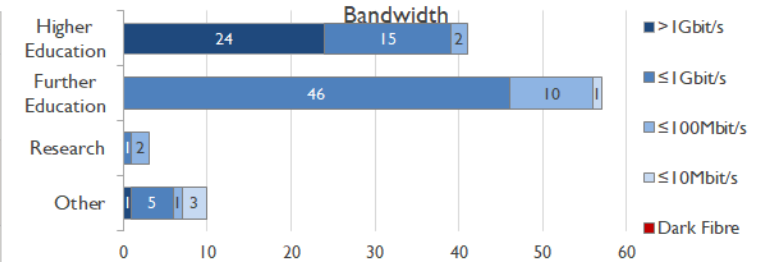

janet

Yorkshire & Humberside Service
Report

July 2019

Service Reliability

The SLA sets a target minimum of 99.7% availability for each service averaged over a 12 month rolling period

Connections in Yorkshire & Humberside by Contractual Bandwidth