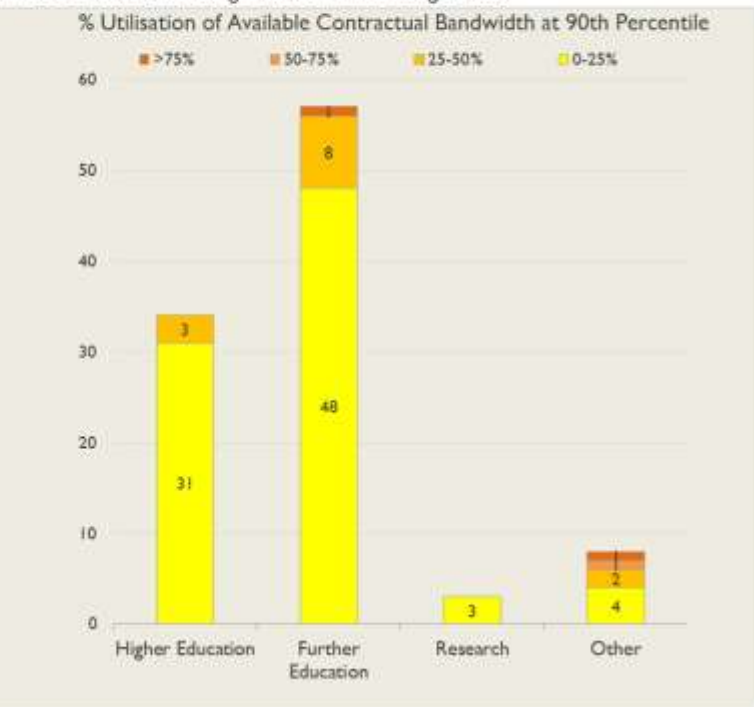

janet

Yorkshire & Humberside Service
Report

January 2019

Average Availability of All Services in Yorkshire & Humberside				Average Availability of All Services in Janet			
Jan 2019	Equivalent Unavailability in Minutes per Service	12 Months Rolling	Equivalent Unavailability in Minutes per Service	Jan 2019	Equivalent Unavailability in Minutes per Service	12 Months Rolling	Equivalent Unavailability in Minutes per Service
100%	0	99.99%	70	99.96%	17	99.98%	127
Mean Time to Repair		Average Faults per Service per Year		Mean Time to Repair		Average Faults per Service per Year	
3h 42m		0.55		5h 10m		0.33	
Based on 94 faults over the last 24 months				Based on 774 faults over the last 24 months			

NB: Periods of scheduled and emergency maintenance are not included in reliability performance statistics

Service Availability

The SLA target sets a minimum of 99.7% availability for each customer, averaged over a 12 month rolling period