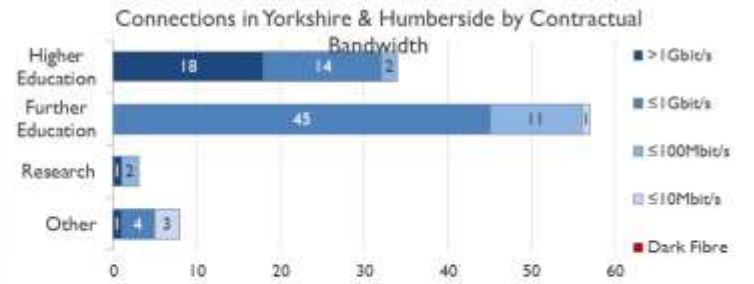

janet

Yorkshire & Humberside Service
Report

January 2019

Average Availability of All Services in Yorkshire & Humberside				Average Availability of All Services in Janet			
Jan 2019	Equivalent Unavailability in Minutes per Service	12 Months Rolling	Equivalent Unavailability in Minutes per Service	Jan 2019	Equivalent Unavailability in Minutes per Service	12 Months Rolling	Equivalent Unavailability in Minutes per Service
100%	0	99.99%	70	99.96%	17	99.98%	127
Mean Time to Repair		Average Faults per Service per Year		Mean Time to Repair		Average Faults per Service per Year	
3h 42m		0.55		5h 10m		0.33	
Based on 94 faults over the last 24 months				Based on 774 faults over the last 24 months			

NB: Periods of scheduled and emergency maintenance are not included in reliability performance statistics

Service Availability

The SLA target sets a minimum of 99.7% availability for each customer, averaged over a 12 month rolling period