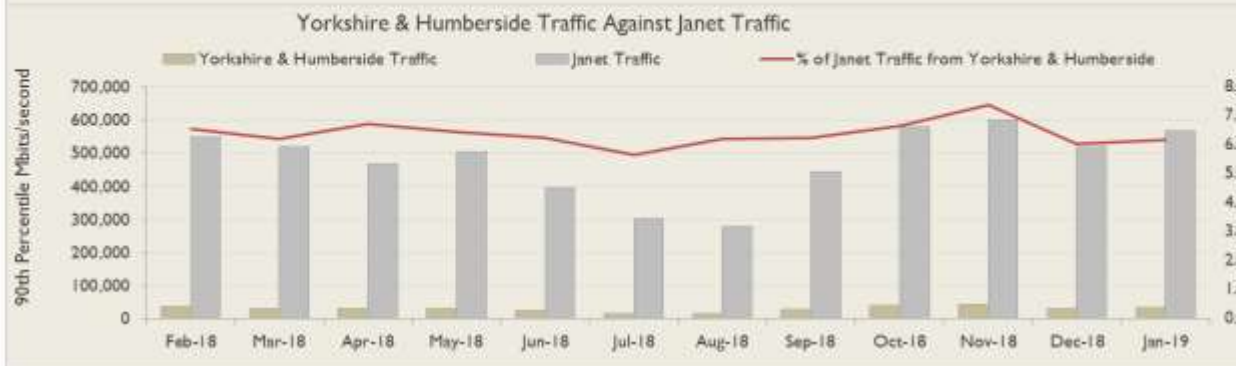

janet

Yorkshire & Humberside Service
Report

January 2019

Average Availability of All Services in Yorkshire & Humberside				Average Availability of All Services in Janet			
Jan 2019	Equivalent Unavailability in Minutes per Service	12 Months Rolling	Equivalent Unavailability in Minutes per Service	Jan 2019	Equivalent Unavailability in Minutes per Service	12 Months Rolling	Equivalent Unavailability in Minutes per Service
100%	0	99.99%	70	99.96%	17	99.98%	127
Mean Time to Repair		Average Faults per Service per Year		Mean Time to Repair		Average Faults per Service per Year	
3h 42m		0.55		5h 10m		0.33	
Based on 94 faults over the last 24 months				Based on 774 faults over the last 24 months			

NB: Periods of scheduled and emergency maintenance are not included in reliability performance statistics

Service Availability

The SLA target sets a minimum of 99.7% availability for each customer, averaged over a 12 month rolling period