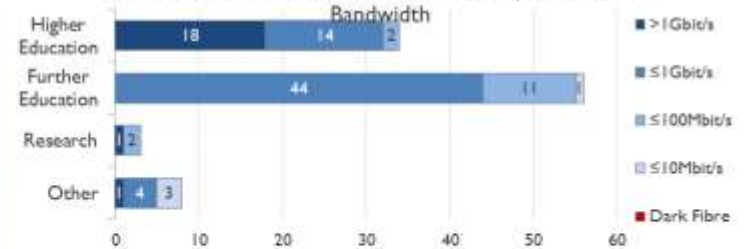

Connections in Yorkshire & Humberside by Contractual Bandwidth