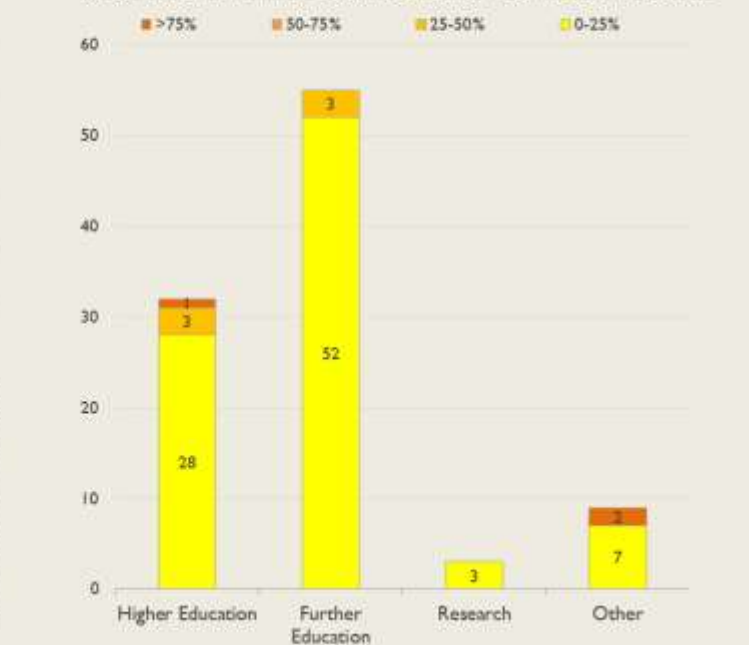

NB: Periods of scheduled and emergency maintenance are not included in reliability performance statistics

Connections in Yorkshire & Humberside by Contractual Bandwidth

Yorkshire & Humberside Service Outages - Last 12 Months

Connection Usage

Traffic usage is expressed as the sum, in megabits per second, of 90th percentile readings taken during the month, in whichever direction is the greater, for all links being charted

% Utilisation of Available Contractual Bandwidth at 90th Percentile