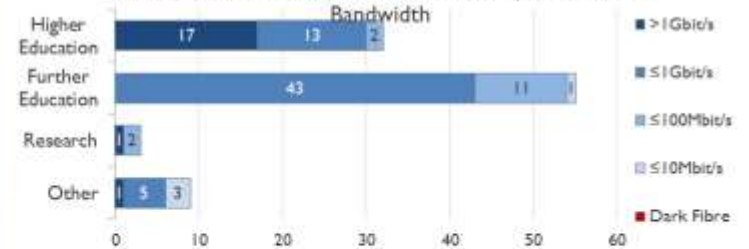

Connections in Yorkshire & Humberside by Contractual Bandwidth