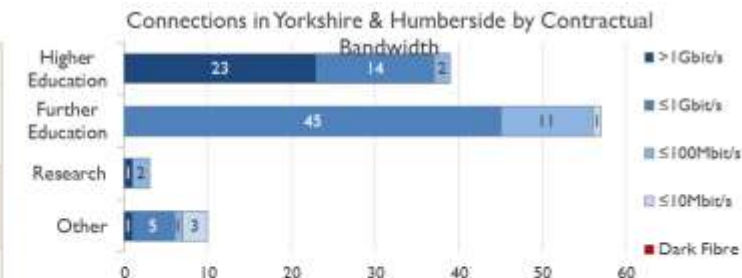

janet

Yorkshire & Humberside Service
Report

April 2019

Average Availability of All Services in Yorkshire & Humberside				Average Availability of All Services in Janet			
Apr 2019	Equivalent Unavailability in Minutes per Service	12 Months Rolling	Equivalent Unavailability in Minutes per Service	Apr 2019	Equivalent Unavailability in Minutes per Service	12 Months Rolling	Equivalent Unavailability in Minutes per Service
>99.99%	3	>99.99%	40	99.95%	23	99.97%	151
Mean Time to Repair		Average Faults per Service per Year		Mean Time to Repair		Average Faults per Service per Year	
3h 26m		0.46		5h 30m		0.34	
Based on 81 faults over the last 24 months				Based on 813 faults over the last 24 months			

NB: Periods of scheduled and emergency maintenance are not included in reliability performance statistics

Service Availability

The SLA target sets a minimum of 99.7% availability for each customer, averaged over a 12 month rolling period