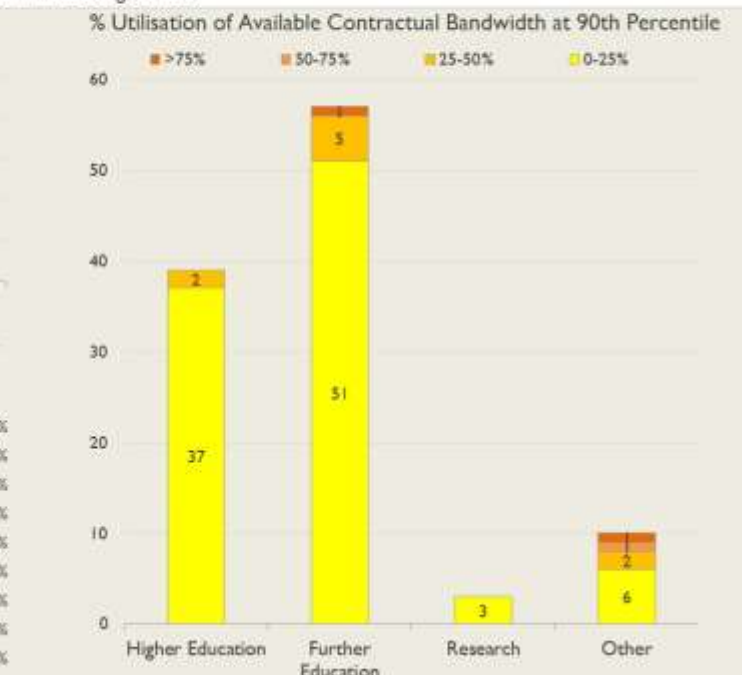

janet

Yorkshire & Humberside Service
Report

April 2019

Average Availability of All Services in Yorkshire & Humberside				Average Availability of All Services in Janet			
Apr 2019	Equivalent Unavailability in Minutes per Service	12 Months Rolling	Equivalent Unavailability in Minutes per Service	Apr 2019	Equivalent Unavailability in Minutes per Service	12 Months Rolling	Equivalent Unavailability in Minutes per Service
>99.99%	3	>99.99%	40	99.95%	23	99.97%	151
Mean Time to Repair		Average Faults per Service per Year		Mean Time to Repair		Average Faults per Service per Year	
3h 26m		0.46		5h 30m		0.34	
Based on 81 faults over the last 24 months				Based on 813 faults over the last 24 months			

NB: Periods of scheduled and emergency maintenance are not included in reliability performance statistics

Service Availability

The SLA target sets a minimum of 99.7% availability for each customer, averaged over a 12 month rolling period