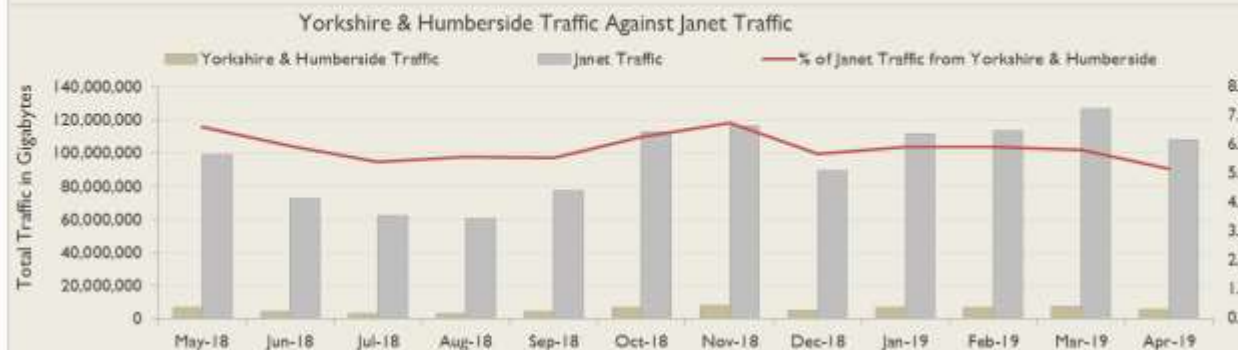

janet

Yorkshire & Humberside Service
Report

April 2019

Average Availability of All Services in Yorkshire & Humberside				Average Availability of All Services in Janet			
Apr 2019	Equivalent Unavailability in Minutes per Service	12 Months Rolling	Equivalent Unavailability in Minutes per Service	Apr 2019	Equivalent Unavailability in Minutes per Service	12 Months Rolling	Equivalent Unavailability in Minutes per Service
>99.99%	3	>99.99%	40	99.95%	23	99.97%	151
Mean Time to Repair		Average Faults per Service per Year		Mean Time to Repair		Average Faults per Service per Year	
3h 26m		0.46		5h 30m		0.34	
Based on 81 faults over the last 24 months				Based on 813 faults over the last 24 months			

NB: Periods of scheduled and emergency maintenance are not included in reliability performance statistics

Service Availability

The SLA target sets a minimum of 99.7% availability for each customer, averaged over a 12 month rolling period