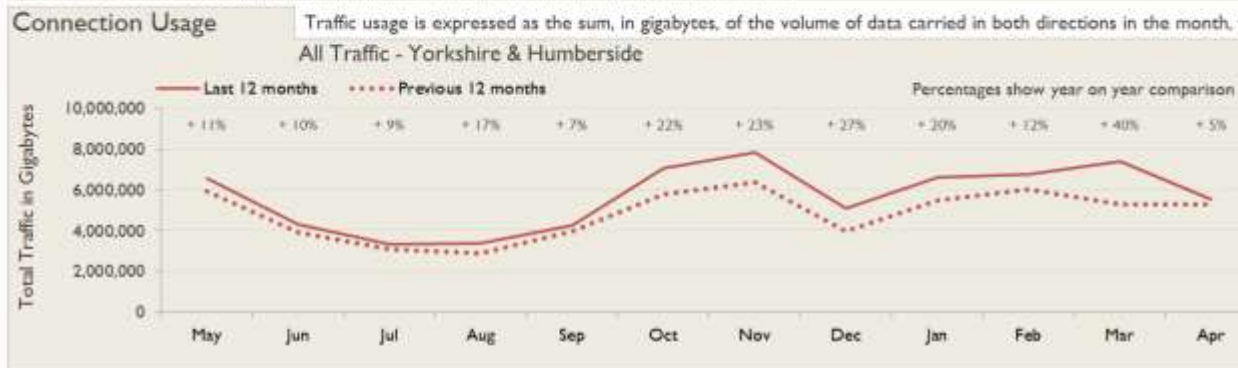

janet

Yorkshire & Humberside Service
Report

April 2019

Average Availability of All Services in Yorkshire & Humberside				Average Availability of All Services in Janet			
Apr 2019	Equivalent Unavailability in Minutes per Service	12 Months Rolling	Equivalent Unavailability in Minutes per Service	Apr 2019	Equivalent Unavailability in Minutes per Service	12 Months Rolling	Equivalent Unavailability in Minutes per Service
>99.99%	3	>99.99%	40	99.95%	23	99.97%	151
Mean Time to Repair		Average Faults per Service per Year		Mean Time to Repair		Average Faults per Service per Year	
3h 26m		0.46		5h 30m		0.34	
Based on 81 faults over the last 24 months				Based on 813 faults over the last 24 months			

NB: Periods of scheduled and emergency maintenance are not included in reliability performance statistics

Service Availability

The SLA target sets a minimum of 99.7% availability for each customer, averaged over a 12 month rolling period