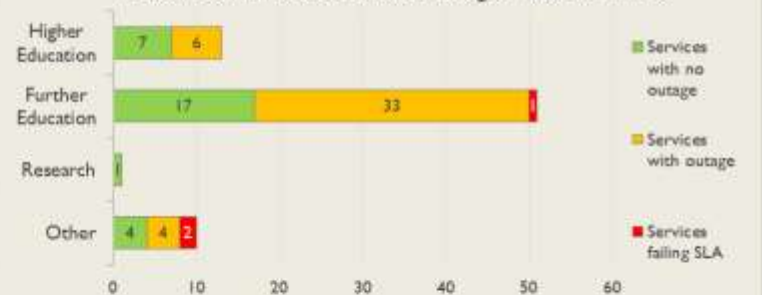

Yorkshire & Humberside Service Outages - Last 12 Months