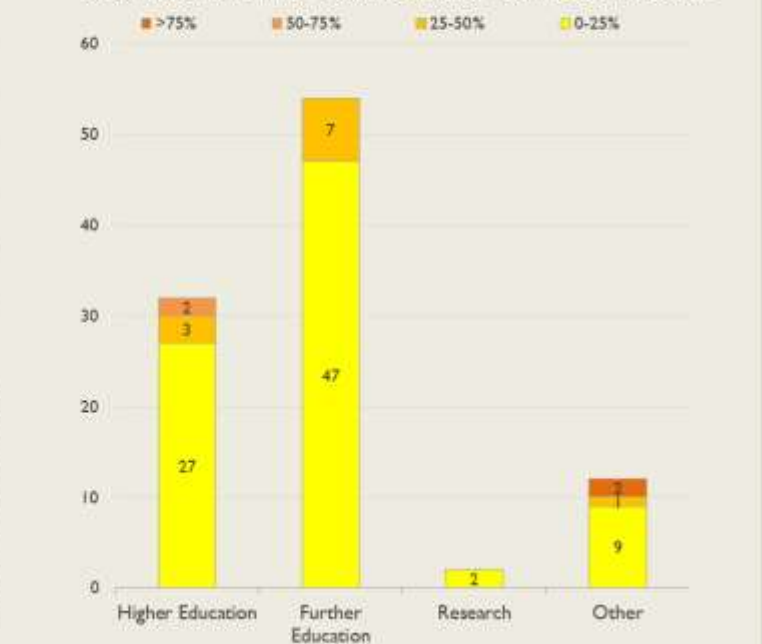

Yorkshire & Humberside Service Outages - Last 12 Months

NB: Periods of scheduled and emergency maintenance are not included in reliability performance statistics

Connection Usage

Traffic usage is expressed as the sum, in megabits per second, of 90th percentile readings taken during the month, in whichever direction is the greater, for all links being charted

% Utilisation of Available Contractual Bandwidth at 90th Percentile

Yorkshire & Humberside Traffic Against Janet Traffic

Service Availability

The SLA target sets a minimum of 99.7% availability for each customer, averaged over a 12 month rolling period