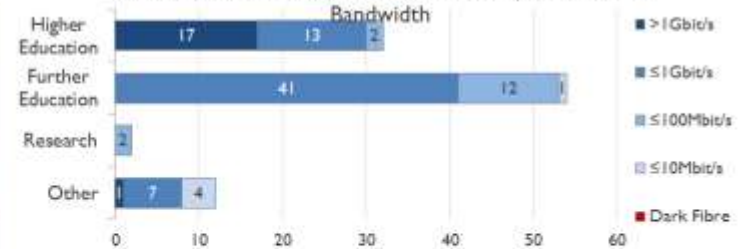

janet

Yorkshire & Humberside Service
Report

April 2018

Service Reliability

The SLA sets a target minimum of 99.7% availability for each service averaged over a 12 month rolling period

Connections in Yorkshire & Humberside by Contractual Bandwidth