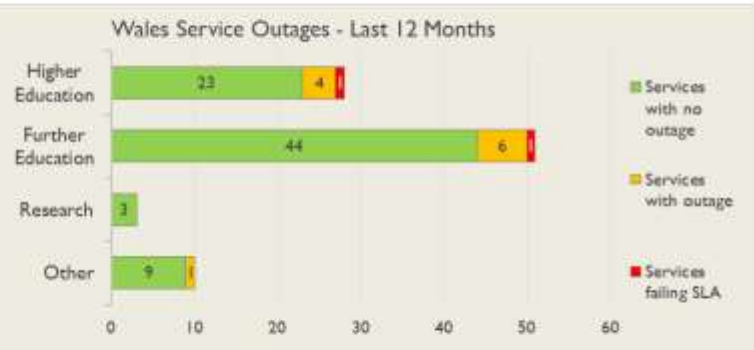

janet

Wales Service Report

November 2018

Average Availability of All Services in Wales				Average Availability of All Services in Janet			
Nov 2018	Equivalent Unavailability in Minutes per Service	12 Months Rolling	Equivalent Unavailability in Minutes per Service	Nov 2018	Equivalent Unavailability in Minutes per Service	12 Months Rolling	Equivalent Unavailability in Minutes per Service
99.98%	7	99.96%	186	99.99%	6	99.98%	99
Mean Time to Repair		Average Faults per Service per Year		Mean Time to Repair		Average Faults per Service per Year	
10h 00m		0.18		4h 30m		0.34	
Based on 35 faults over the last 24 months				Based on 786 faults over the last 24 months			

NB: Periods of scheduled and emergency maintenance are not included in reliability performance statistics

Service Availability

The SLA target sets a minimum of 99.7% availability for each customer, averaged over a 12 month rolling period

Periods of scheduled and emergency maintenance are discounted when calculating availability of services

Monthly and annual availabilities falling below 99.7% are highlighted

* Service has resilience - where an organisation retains connectivity during an outage period by means of a second connection, the outage is not counted against its availability figures