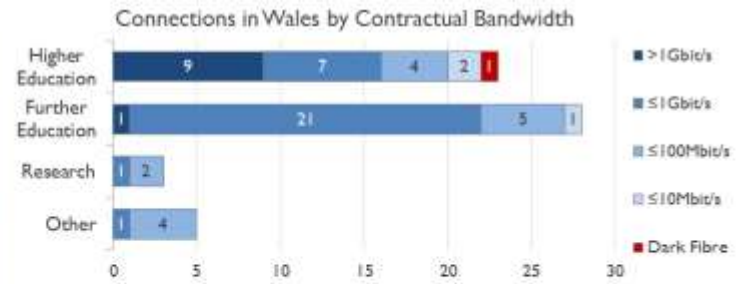

janet

Wales Service Report

November 2018

Average Availability of All Services in Wales				Average Availability of All Services in Janet			
Nov 2018	Equivalent Unavailability in Minutes per Service	12 Months Rolling	Equivalent Unavailability in Minutes per Service	Nov 2018	Equivalent Unavailability in Minutes per Service	12 Months Rolling	Equivalent Unavailability in Minutes per Service
99.98%	7	99.96%	186	99.99%	6	99.98%	99
Mean Time to Repair		Average Faults per Service per Year		Mean Time to Repair		Average Faults per Service per Year	
10h 00m		0.18		4h 30m		0.34	
Based on 35 faults over the last 24 months				Based on 786 faults over the last 24 months			

NB: Periods of scheduled and emergency maintenance are not included in reliability performance statistics

Service Availability

The SLA target sets a minimum of 99.7% availability for each customer, averaged over a 12 month rolling period