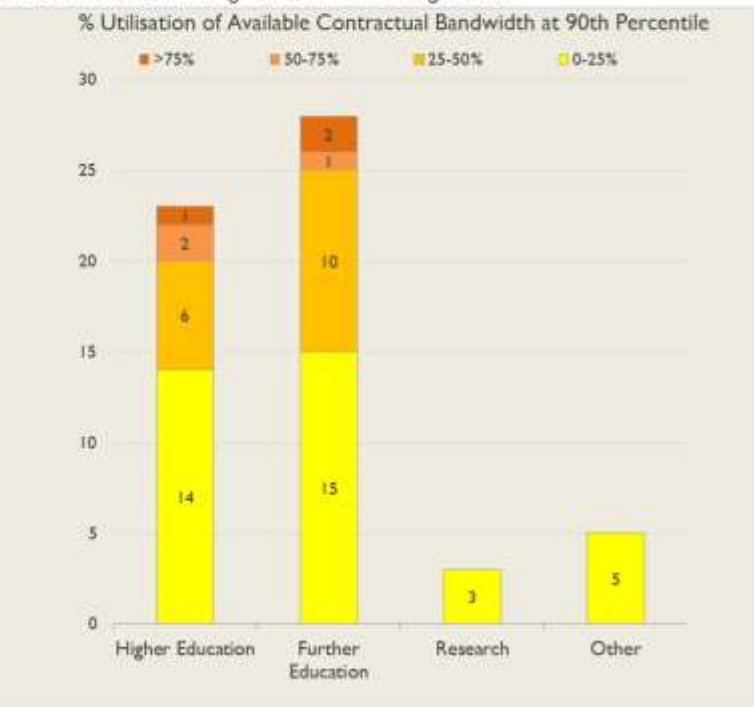

NB: Periods of scheduled and emergency maintenance are not included in reliability performance statistics

Service Availability

The SLA target sets a minimum of 99.7% availability for each customer, averaged over a 12 month rolling period