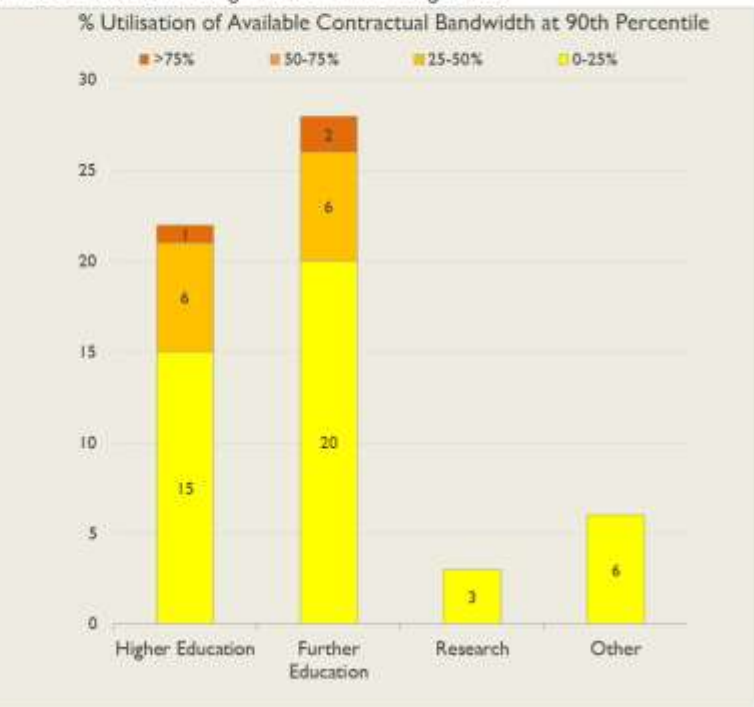

NB: Periods of scheduled and emergency maintenance are not included in reliability performance statistics

Service Availability

The SLA target sets a minimum of 99.7% availability for each customer, averaged over a 12 month rolling period