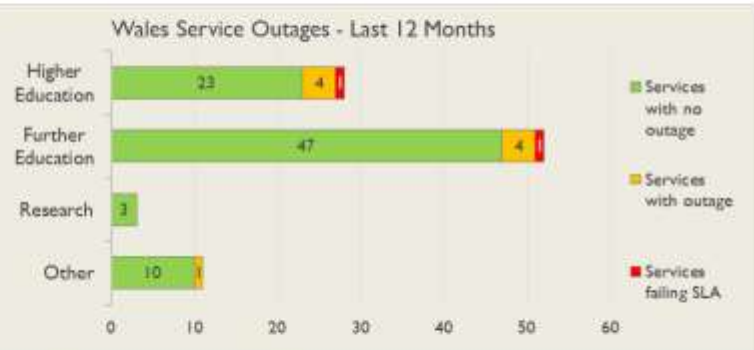

janet

Wales Service Report

September 2018

Average Availability of All Services in Wales				Average Availability of All Services in Janet			
Sep 2018	Equivalent Unavailability in Minutes per Service	12 Months Rolling	Equivalent Unavailability in Minutes per Service	Sep 2018	Equivalent Unavailability in Minutes per Service	12 Months Rolling	Equivalent Unavailability in Minutes per Service
99.72%	122	99.97%	178	99.95%	21	99.98%	97
Mean Time to Repair		Average Faults per Service per Year		Mean Time to Repair		Average Faults per Service per Year	
10h 00m		0.18		5h 00m		0.33	
Based on 35 faults over the last 24 months				Based on 761 faults over the last 24 months			

Periods of scheduled and emergency maintenance are discounted when calculating availability of services

Monthly and annual availabilities falling below 99.7% are highlighted

* Service has resilience - where an organisation retains connectivity during an outage period by means of a second connection, the outage is not counted against its availability figures