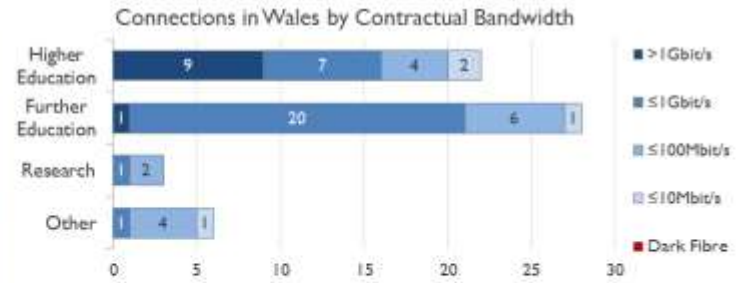

janet

Wales Service Report

September 2018

Average Availability of All Services in Wales				Average Availability of All Services in Janet			
Sep 2018	Equivalent Unavailability in Minutes per Service	12 Months Rolling	Equivalent Unavailability in Minutes per Service	Sep 2018	Equivalent Unavailability in Minutes per Service	12 Months Rolling	Equivalent Unavailability in Minutes per Service
99.72%	122	99.97%	178	99.95%	21	99.98%	97
Mean Time to Repair		Average Faults per Service per Year		Mean Time to Repair		Average Faults per Service per Year	
10h 00m		0.18		5h 00m		0.33	
Based on 35 faults over the last 24 months				Based on 761 faults over the last 24 months			