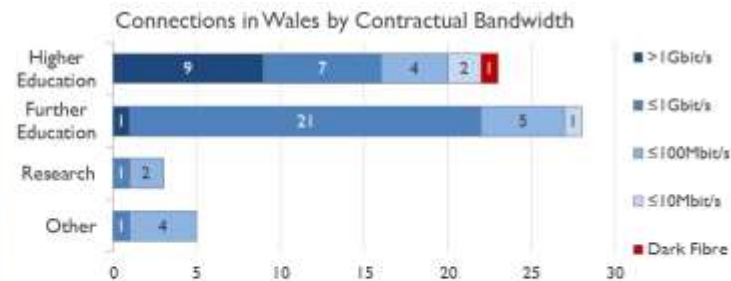

janet

Wales Service Report

October 2018

Average Availability of All Services in Wales				Average Availability of All Services in Janet			
Oct 2018	Equivalent Unavailability in Minutes per Service	12 Months Rolling	Equivalent Unavailability in Minutes per Service	Oct 2018	Equivalent Unavailability in Minutes per Service	12 Months Rolling	Equivalent Unavailability in Minutes per Service
100%	0	99.97%	178	99.98%	11	99.98%	100
Mean Time to Repair		Average Faults per Service per Year		Mean Time to Repair		Average Faults per Service per Year	
10h 40m		0.16		4h 36m		0.35	
Based on 32 faults over the last 24 months				Based on 824 faults over the last 24 months			

NB: Periods of scheduled and emergency maintenance are not included in reliability performance statistics

Service Availability

The SLA target sets a minimum of 99.7% availability for each customer, averaged over a 12 month rolling period