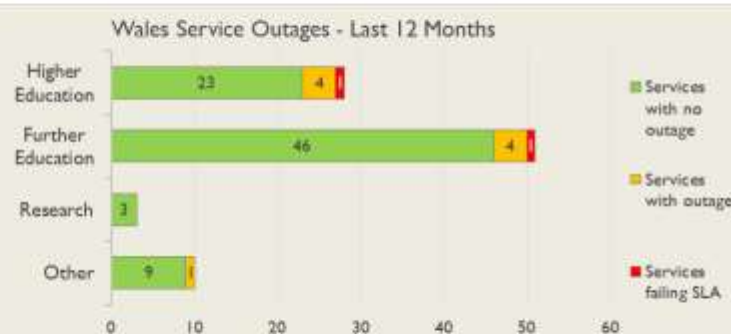

janet

Wales Service Report

October 2018

Average Availability of All Services in Wales				Average Availability of All Services in Janet			
Oct 2018	Equivalent Unavailability in Minutes per Service	12 Months Rolling	Equivalent Unavailability in Minutes per Service	Oct 2018	Equivalent Unavailability in Minutes per Service	12 Months Rolling	Equivalent Unavailability in Minutes per Service
100%	0	99.97%	178	99.98%	11	99.98%	100
Mean Time to Repair		Average Faults per Service per Year		Mean Time to Repair		Average Faults per Service per Year	
10h 40m		0.16		4h 36m		0.35	
Based on 32 faults over the last 24 months				Based on 824 faults over the last 24 months			