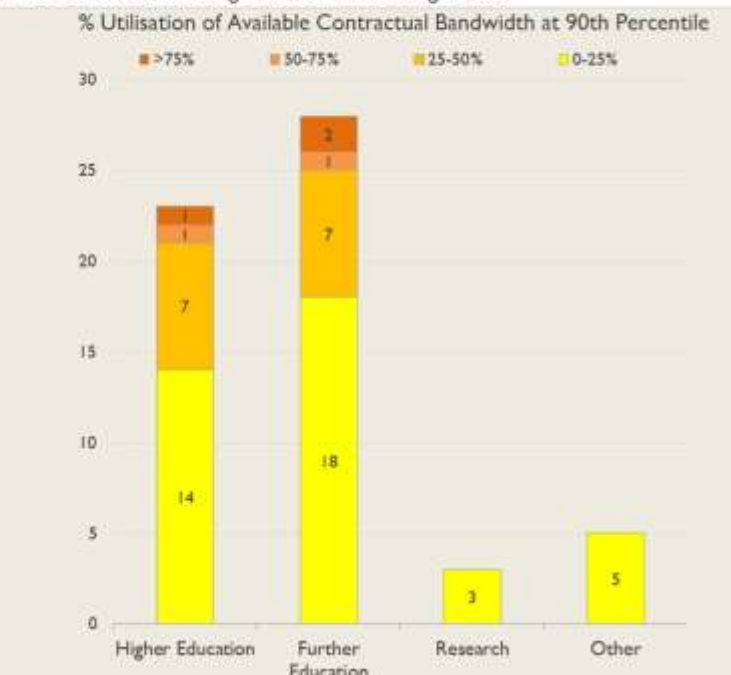

janet

Wales Service Report

October 2018

Average Availability of All Services in Wales				Average Availability of All Services in Janet			
Oct 2018	Equivalent Unavailability in Minutes per Service	12 Months Rolling	Equivalent Unavailability in Minutes per Service	Oct 2018	Equivalent Unavailability in Minutes per Service	12 Months Rolling	Equivalent Unavailability in Minutes per Service
100%	0	99.97%	178	99.98%	11	99.98%	100
Mean Time to Repair		Average Faults per Service per Year		Mean Time to Repair		Average Faults per Service per Year	
10h 40m		0.16		4h 36m		0.35	
Based on 32 faults over the last 24 months				Based on 824 faults over the last 24 months			

NB: Periods of scheduled and emergency maintenance are not included in reliability performance statistics

Service Availability

The SLA target sets a minimum of 99.7% availability for each customer, averaged over a 12 month rolling period