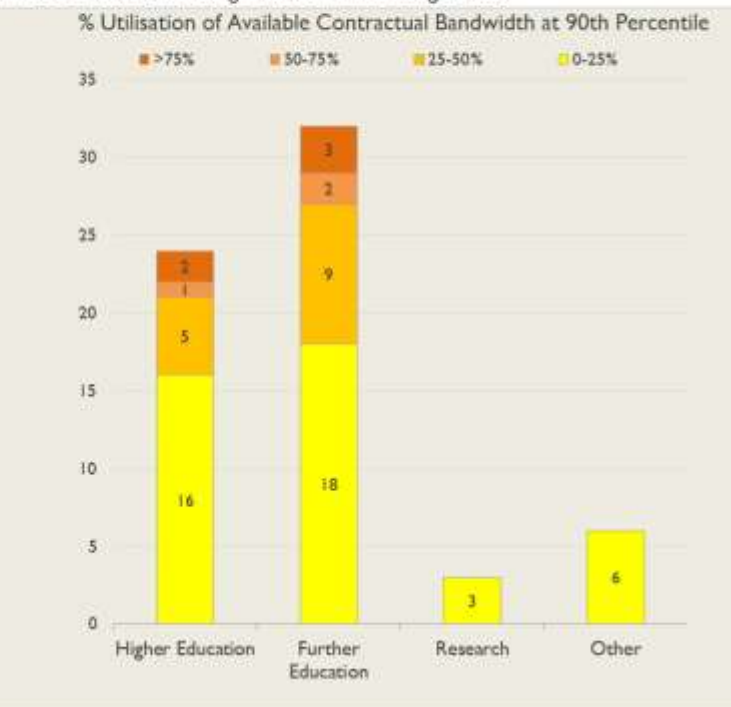

NB: Periods of scheduled and emergency maintenance are not included in reliability performance statistics

Service Availability

The SLA target sets a minimum of 99.7% availability for each customer, averaged over a 12 month rolling period