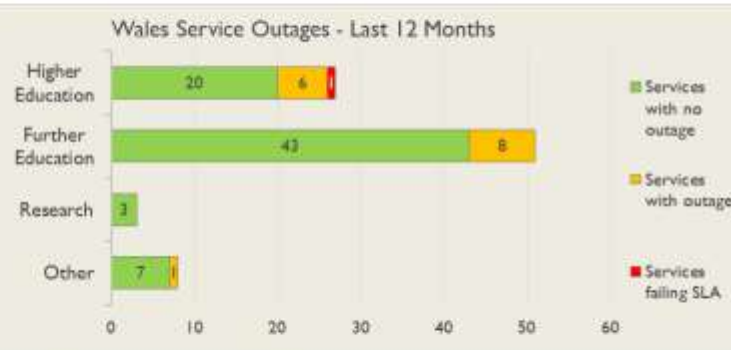

janet

Wales Service Report

March 2019

Average Availability of All Services in Wales				Average Availability of All Services in Janet			
Mar 2019	Equivalent Unavailability in Minutes per Service	12 Months Rolling	Equivalent Unavailability in Minutes per Service	Mar 2019	Equivalent Unavailability in Minutes per Service	12 Months Rolling	Equivalent Unavailability in Minutes per Service
>99.99%	1	99.96%	205	99.98%	11	99.97%	138
Mean Time to Repair		Average Faults per Service per Year		Mean Time to Repair		Average Faults per Service per Year	
1 h 00m		0.19		5 h 05m		0.35	
Based on 37 faults over the last 24 months				Based on 829 faults over the last 24 months			

Periods of scheduled and emergency maintenance are discounted when calculating availability of services

Monthly and annual availabilities falling below 99.7% are highlighted

* Service has resilience - where an organisation retains connectivity during an outage period by means of a second connection, the outage is not counted against its availability figures