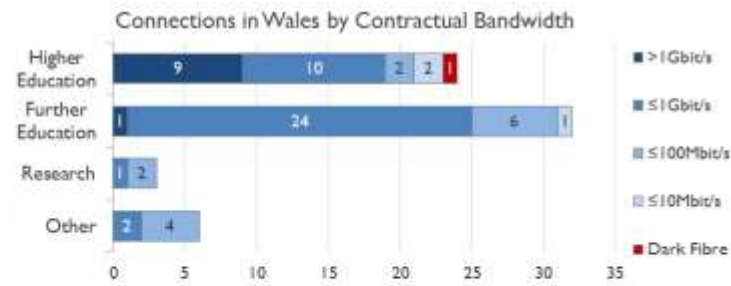

janet

Wales Service Report

March 2019

Average Availability of All Services in Wales				Average Availability of All Services in Janet			
Mar 2019	Equivalent Unavailability in Minutes per Service	12 Months Rolling	Equivalent Unavailability in Minutes per Service	Mar 2019	Equivalent Unavailability in Minutes per Service	12 Months Rolling	Equivalent Unavailability in Minutes per Service
>99.99%	1	99.96%	205	99.98%	11	99.97%	138
Mean Time to Repair		Average Faults per Service per Year		Mean Time to Repair		Average Faults per Service per Year	
1 h 00m		0.19		5 h 05m		0.35	
Based on 37 faults over the last 24 months				Based on 829 faults over the last 24 months			

NB: Periods of scheduled and emergency maintenance are not included in reliability performance statistics

Service Availability

The SLA target sets a minimum of 99.7% availability for each customer, averaged over a 12 month rolling period