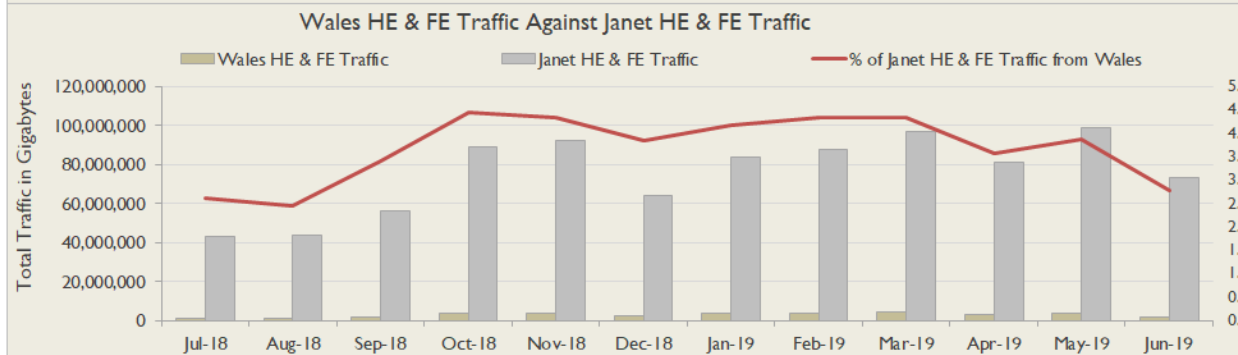

Average Availability of HE & FE Services in Wales				Average Availability of HE & FE Services in Janet			
Jun 2019	Equivalent Unavailability in Minutes per Service	12 Months Rolling	Equivalent Unavailability in Minutes per Service	Jun 2019	Equivalent Unavailability in Minutes per Service	12 Months Rolling	Equivalent Unavailability in Minutes per Service
100%	0	99.96%	222	>99.99%	1	99.97%	141
Mean Time to Repair		Average Faults per Service per Year		Mean Time to Repair		Average Faults per Service per Year	
1h 43m		0.21		5h 45m		0.32	
Based on 35 faults over the last 24 months				Based on 618 faults over the last 24 months			

Wales Service Outages - Last 12 Months

NB: Periods of scheduled and emergency maintenance are not included in reliability performance statistics

Connection Usage

Traffic usage is expressed as the sum, in gigabytes, of the volume of data carried in both directions in the month, for all links being charted

% Utilisation of Available Contractual Bandwidth at 90th Percentile

Service Availability

The SLA target sets a minimum of 99.7% availability for each customer, averaged over a 12 month rolling period

Periods of scheduled and emergency maintenance are discounted when calculating availability of services