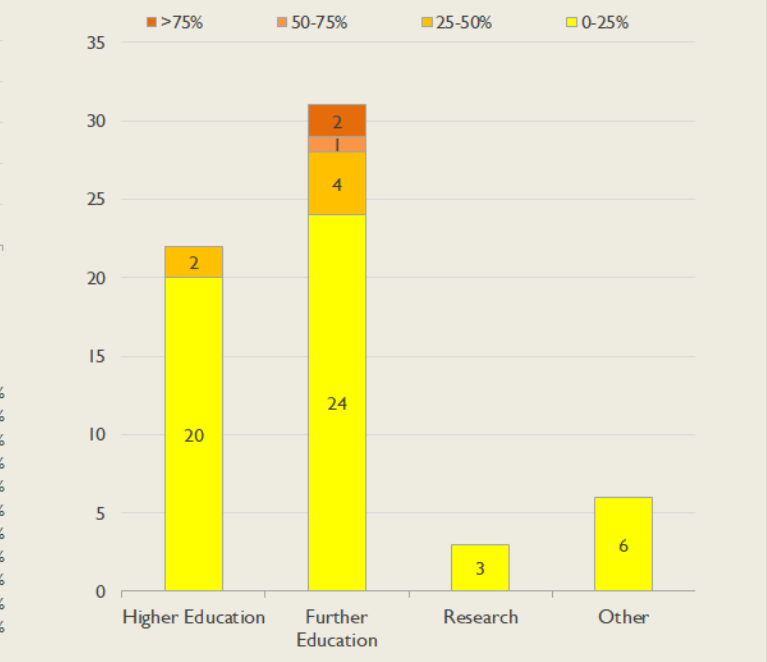

% Utilisation of Available Contractual Bandwidth at 90th Percentile