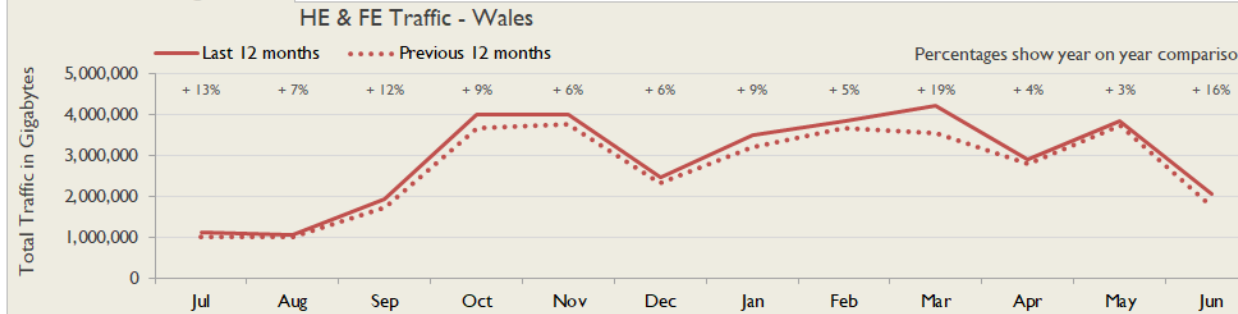

Average Availability of HE & FE Services in Wales				Average Availability of HE & FE Services in Janet			
Jun 2019	Equivalent Unavailability in Minutes per Service	12 Months Rolling	Equivalent Unavailability in Minutes per Service	Jun 2019	Equivalent Unavailability in Minutes per Service	12 Months Rolling	Equivalent Unavailability in Minutes per Service
100%	0	99.96%	222	>99.99%	1	99.97%	141
Mean Time to Repair		Average Faults per Service per Year		Mean Time to Repair		Average Faults per Service per Year	
1h 43m		0.21		5h 45m		0.32	
Based on 35 faults over the last 24 months				Based on 618 faults over the last 24 months			

Wales Service Outages - Last 12 Months

NB: Periods of scheduled and emergency maintenance are not included in reliability performance statistics

Connection Usage

Traffic usage is expressed as the sum, in gigabytes, of the volume of data carried in both directions in the month, for all links being charted

% Utilisation of Available Contractual Bandwidth at 90th Percentile

Service Availability

The SLA target sets a minimum of 99.7% availability for each customer, averaged over a 12 month rolling period

Periods of scheduled and emergency maintenance are discounted when calculating availability of services