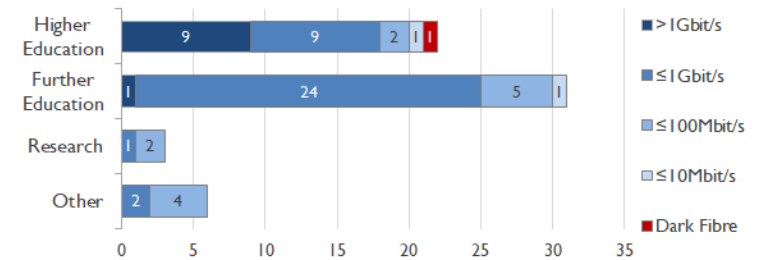

janet

Wales Service Report

June 2019

Service Reliability

The SLA sets a target minimum of 99.7% availability for each service averaged over a 12 month rolling period

Connections in Wales by Contractual Bandwidth

Wales Service Outages - Last 12 Months

NB: Periods of scheduled and emergency maintenance are not included in reliability performance statistics

Connection Usage

Traffic usage is expressed as the sum, in gigabytes, of the volume of data carried in both directions in the month, for all links being charted