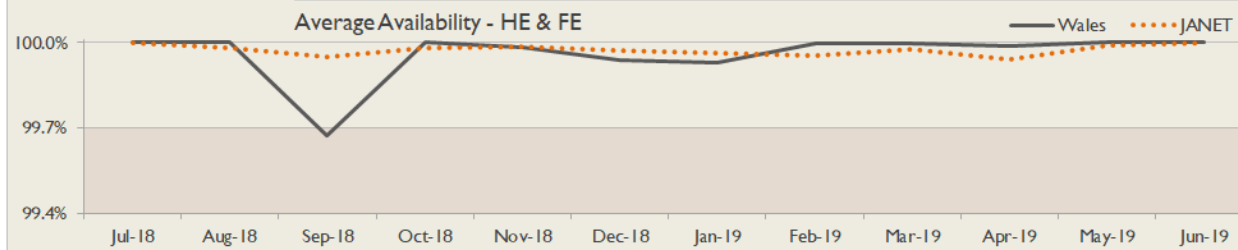

janet

Wales Service Report

June 2019

Service Reliability

The SLA sets a target minimum of 99.7% availability for each service averaged over a 12 month rolling period

Connections in Wales by Contractual Bandwidth

Average Availability of HE & FE Services in Wales				Average Availability of HE & FE Services in Janet			
Jun 2019	Equivalent Unavailability in Minutes per Service	12 Months Rolling	Equivalent Unavailability in Minutes per Service	Jun 2019	Equivalent Unavailability in Minutes per Service	12 Months Rolling	Equivalent Unavailability in Minutes per Service
100%	0	99.96%	222	>99.99%	1	99.97%	141
Mean Time to Repair		Average Faults per Service per Year		Mean Time to Repair		Average Faults per Service per Year	
1h 43m		0.21		5h 45m		0.32	
Based on 35 faults over the last 24 months				Based on 618 faults over the last 24 months			

Wales Service Outages - Last 12 Months

NB: Periods of scheduled and emergency maintenance are not included in reliability performance statistics

Connection Usage

Traffic usage is expressed as the sum, in gigabytes, of the volume of data carried in both directions in the month, for all links being charted

% Utilisation of Available Contractual Bandwidth at 90th Percentile

Service Availability

The SLA target sets a minimum of 99.7% availability for each customer, averaged over a 12 month rolling period

Periods of scheduled and emergency maintenance are discounted when calculating availability of services