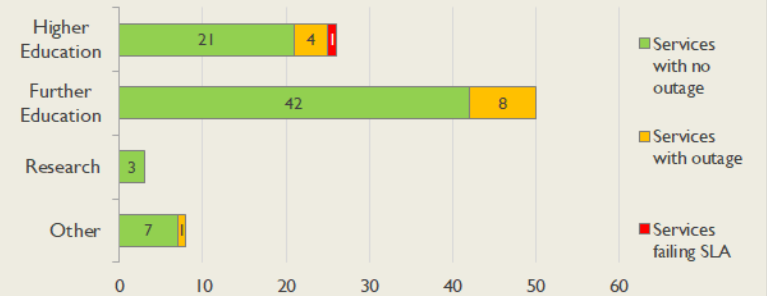

janet

Wales Service Report

June 2019

Service Reliability

The SLA sets a target minimum of 99.7% availability for each service averaged over a 12 month rolling period

Connections in Wales by Contractual Bandwidth

Average Availability of HE & FE Services in Wales				Average Availability of HE & FE Services in Janet			
Jun 2019	Equivalent Unavailability in Minutes per Service	12 Months Rolling	Equivalent Unavailability in Minutes per Service	Jun 2019	Equivalent Unavailability in Minutes per Service	12 Months Rolling	Equivalent Unavailability in Minutes per Service
100%	0	99.96%	222	>99.99%	1	99.97%	141
Mean Time to Repair		Average Faults per Service per Year		Mean Time to Repair		Average Faults per Service per Year	
1h 43m		0.21		5h 45m		0.32	
Based on 35 faults over the last 24 months				Based on 618 faults over the last 24 months			

Wales Service Outages - Last 12 Months

NB: Periods of scheduled and emergency maintenance are not included in reliability performance statistics

Connection Usage

Traffic usage is expressed as the sum, in gigabytes, of the volume of data carried in both directions in the month, for all links being charted