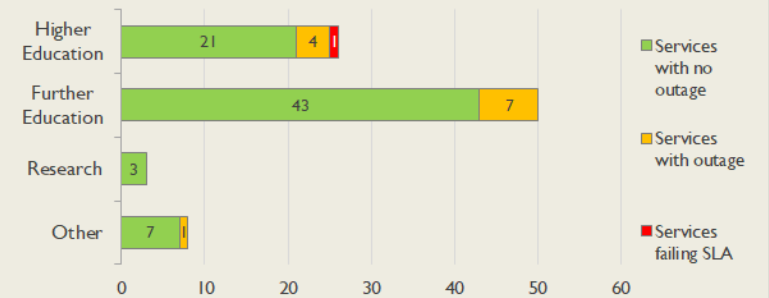

janet

Wales Service Report

July 2019

Service Reliability

The SLA sets a target minimum of 99.7% availability for each service averaged over a 12 month rolling period

Connections in Wales by Contractual Bandwidth

Wales Service Outages - Last 12 Months

NB: Periods of scheduled and emergency maintenance are not included in reliability performance statistics

Connection Usage

Traffic usage is expressed as the sum, in gigabytes, of the volume of data carried in both directions in the month, for all links being charted