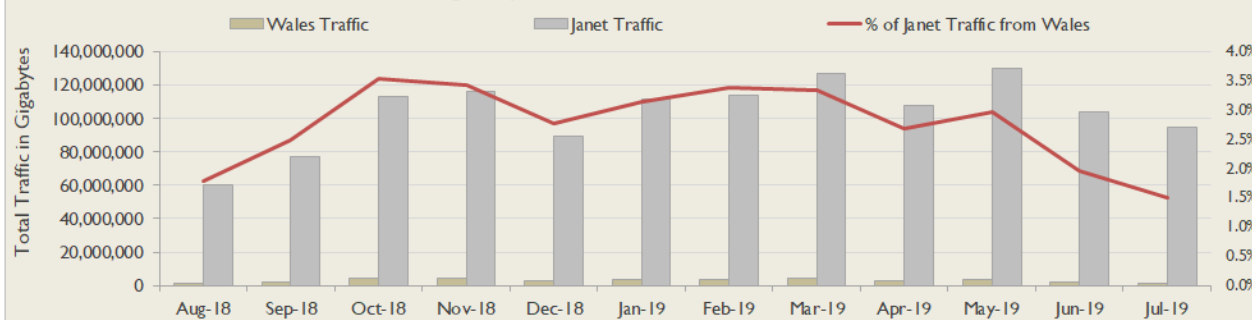

Wales Service Outages - Last 12 Months

NB: Periods of scheduled and emergency maintenance are not included in reliability performance statistics

Connection Usage

Traffic usage is expressed as the sum, in gigabytes, of the volume of data carried in both directions in the month, for all links being charted

% Utilisation of Available Contractual Bandwidth at 90th Percentile

Wales Traffic Against Janet Traffic

Service Availability

The SLA target sets a minimum of 99.7% availability for each customer, averaged over a 12 month rolling period