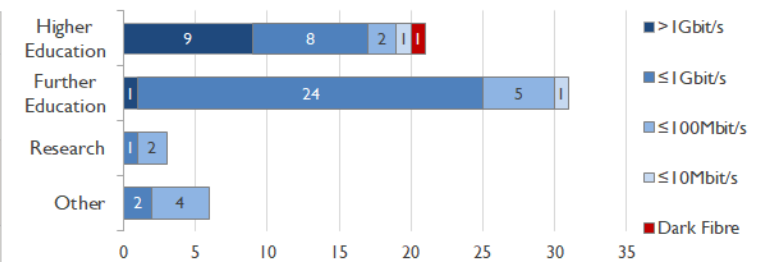

janet

Wales Service Report

July 2019

Service Reliability

The SLA sets a target minimum of 99.7% availability for each service averaged over a 12 month rolling period

Connections in Wales by Contractual Bandwidth

Wales Service Outages - Last 12 Months

NB: Periods of scheduled and emergency maintenance are not included in reliability performance statistics

Connection Usage

Traffic usage is expressed as the sum, in gigabytes, of the volume of data carried in both directions in the month, for all links being charted