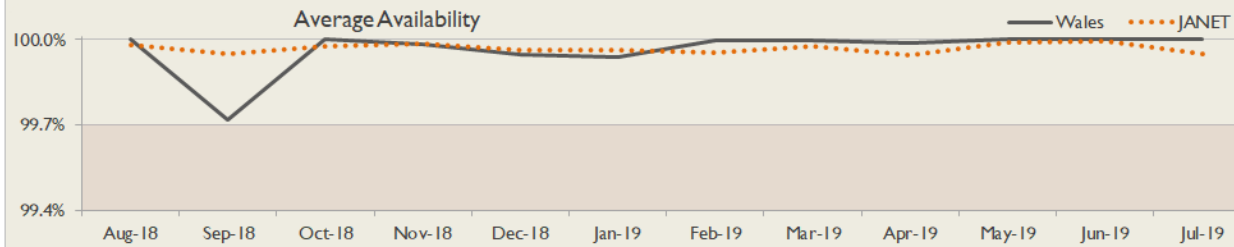

janet

Wales Service Report

July 2019

Service Reliability

The SLA sets a target minimum of 99.7% availability for each service averaged over a 12 month rolling period

Connections in Wales by Contractual Bandwidth

Average Availability of All Services in Wales				Average Availability of All Services in Janet			
Jul 2019	Equivalent Unavailability in Minutes per Service	12 Months Rolling	Equivalent Unavailability in Minutes per Service	Jul 2019	Equivalent Unavailability in Minutes per Service	12 Months Rolling	Equivalent Unavailability in Minutes per Service
>99.99%	1	99.96%	195	99.95%	22	99.97%	168
Mean Time to Repair		Average Faults per Service per Year		Mean Time to Repair		Average Faults per Service per Year	
1 h 05m		0.20		6h 04m		0.33	
Based on 37 faults over the last 24 months				Based on 789 faults over the last 24 months			

Wales Service Outages - Last 12 Months

NB: Periods of scheduled and emergency maintenance are not included in reliability performance statistics

Connection Usage

Traffic usage is expressed as the sum, in gigabytes, of the volume of data carried in both directions in the month, for all links being charted