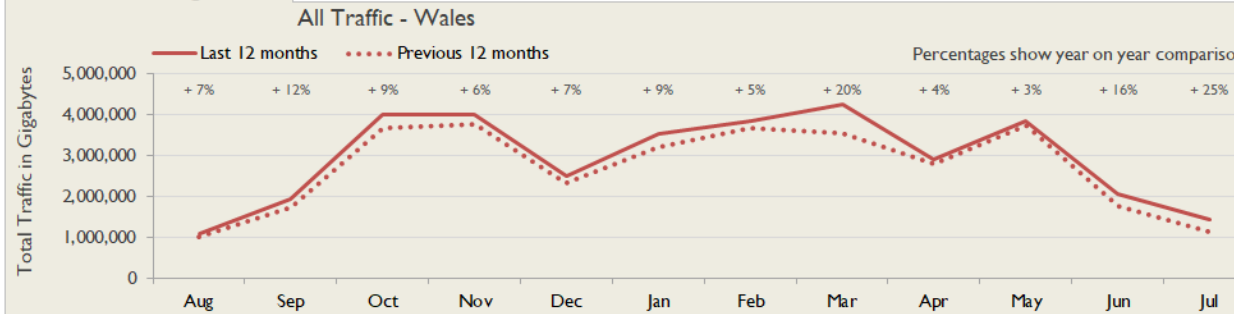

Average Availability of All Services in Wales				Average Availability of All Services in Janet			
Jul 2019	Equivalent Unavailability in Minutes per Service	12 Months Rolling	Equivalent Unavailability in Minutes per Service	Jul 2019	Equivalent Unavailability in Minutes per Service	12 Months Rolling	Equivalent Unavailability in Minutes per Service
>99.99%	1	99.96%	195	99.95%	22	99.97%	168
Mean Time to Repair		Average Faults per Service per Year		Mean Time to Repair		Average Faults per Service per Year	
1 h 05m		0.20		6h 04m		0.33	
Based on 37 faults over the last 24 months				Based on 789 faults over the last 24 months			

Wales Service Outages - Last 12 Months

NB: Periods of scheduled and emergency maintenance are not included in reliability performance statistics

Connection Usage

Traffic usage is expressed as the sum, in gigabytes, of the volume of data carried in both directions in the month, for all links being charted

% Utilisation of Available Contractual Bandwidth at 90th Percentile

Wales Traffic Against Janet Traffic

Service Availability

The SLA target sets a minimum of 99.7% availability for each customer, averaged over a 12 month rolling period