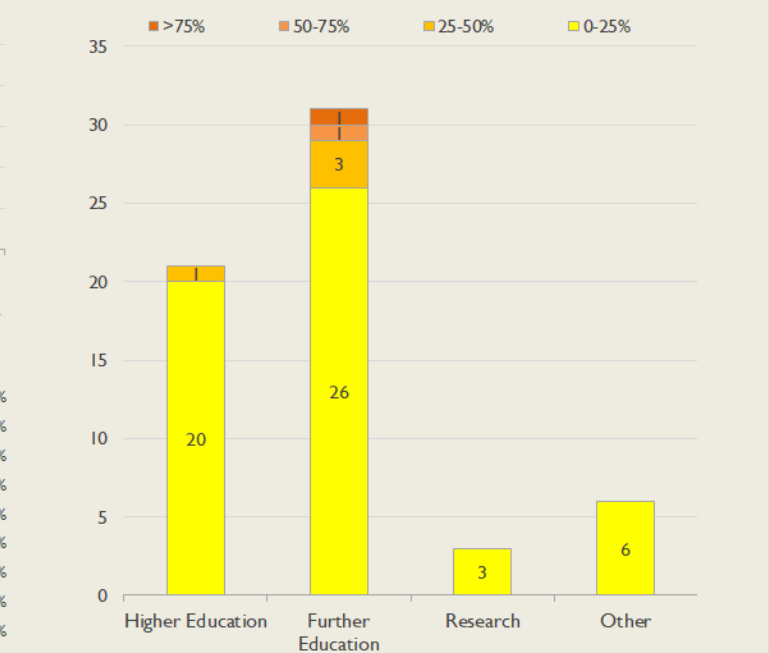

% Utilisation of Available Contractual Bandwidth at 90th Percentile