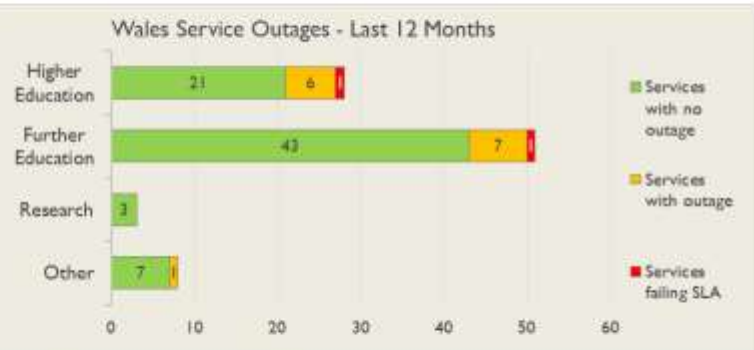

janet

Wales Service Report

February 2019

Average Availability of All Services in Wales				Average Availability of All Services in Janet			
Feb 2019	Equivalent Unavailability in Minutes per Service	12 Months Rolling	Equivalent Unavailability in Minutes per Service	Feb 2019	Equivalent Unavailability in Minutes per Service	12 Months Rolling	Equivalent Unavailability in Minutes per Service
>99.99%	2	99.96%	234	99.95%	19	99.97%	139
Mean Time to Repair		Average Faults per Service per Year		Mean Time to Repair		Average Faults per Service per Year	
1 h 15m		0.18		4 h 58m		0.35	
Based on 36 faults over the last 24 months				Based on 827 faults over the last 24 months			

Periods of scheduled and emergency maintenance are discounted when calculating availability of services

Monthly and annual availabilities falling below 99.7% are highlighted

* Service has resilience - where an organisation retains connectivity during an outage period by means of a second connection, the outage is not counted against its availability figures