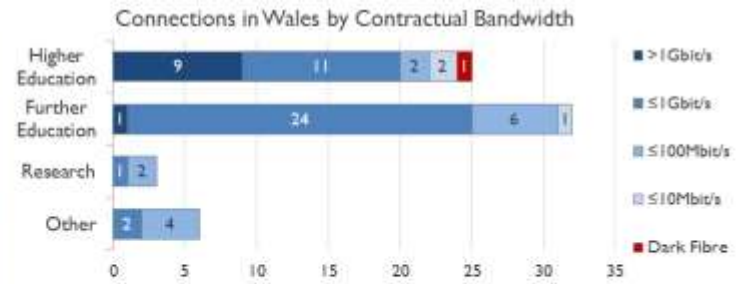

janet

Wales Service Report

February 2019

Average Availability of All Services in Wales				Average Availability of All Services in Janet			
Feb 2019	Equivalent Unavailability in Minutes per Service	12 Months Rolling	Equivalent Unavailability in Minutes per Service	Feb 2019	Equivalent Unavailability in Minutes per Service	12 Months Rolling	Equivalent Unavailability in Minutes per Service
>99.99%	2	99.96%	234	99.95%	19	99.97%	139
Mean Time to Repair		Average Faults per Service per Year		Mean Time to Repair		Average Faults per Service per Year	
1 h 15m		0.18		4 h 58m		0.35	
Based on 36 faults over the last 24 months				Based on 827 faults over the last 24 months			

NB: Periods of scheduled and emergency maintenance are not included in reliability performance statistics

Service Availability

The SLA target sets a minimum of 99.7% availability for each customer, averaged over a 12 month rolling period