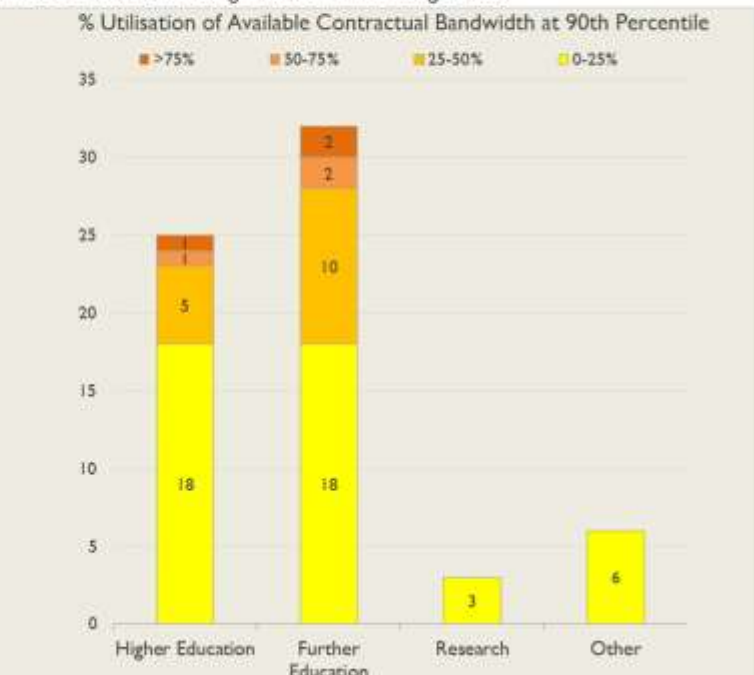

janet

Wales Service Report

February 2019

Average Availability of All Services in Wales				Average Availability of All Services in Janet			
Feb 2019	Equivalent Unavailability in Minutes per Service	12 Months Rolling	Equivalent Unavailability in Minutes per Service	Feb 2019	Equivalent Unavailability in Minutes per Service	12 Months Rolling	Equivalent Unavailability in Minutes per Service
>99.99%	2	99.96%	234	99.95%	19	99.97%	139
Mean Time to Repair		Average Faults per Service per Year		Mean Time to Repair		Average Faults per Service per Year	
1 h 15m		0.18		4 h 58m		0.35	
Based on 36 faults over the last 24 months				Based on 827 faults over the last 24 months			

NB: Periods of scheduled and emergency maintenance are not included in reliability performance statistics

Service Availability

The SLA target sets a minimum of 99.7% availability for each customer, averaged over a 12 month rolling period