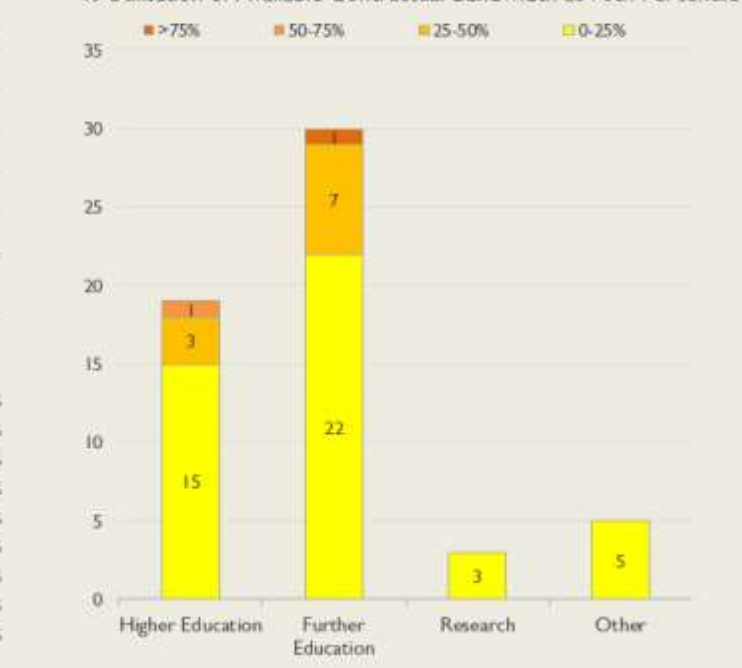

% Utilisation of Available Contractual Bandwidth at 90th Percentile