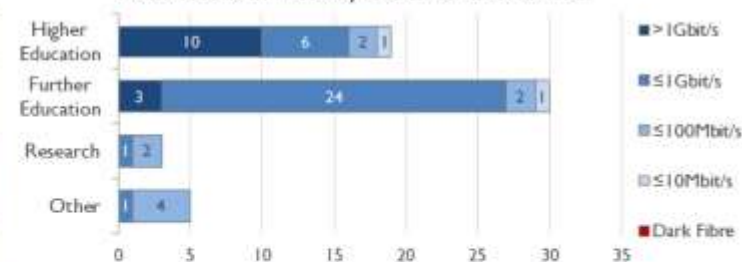

janet

Wales Service Report

December 2019

Service Reliability

The SLA sets a target minimum of 99.7% availability for each service averaged over a 12 month rolling period

Connections in Wales by Contractual Bandwidth

Wales Service Outages - Last 12 Months

NB: Periods of scheduled and emergency maintenance are not included in reliability performance statistics

Connection Usage

Traffic usage is expressed as the sum, in gigabytes, of the volume of data carried in both directions in the month, for all links being charted