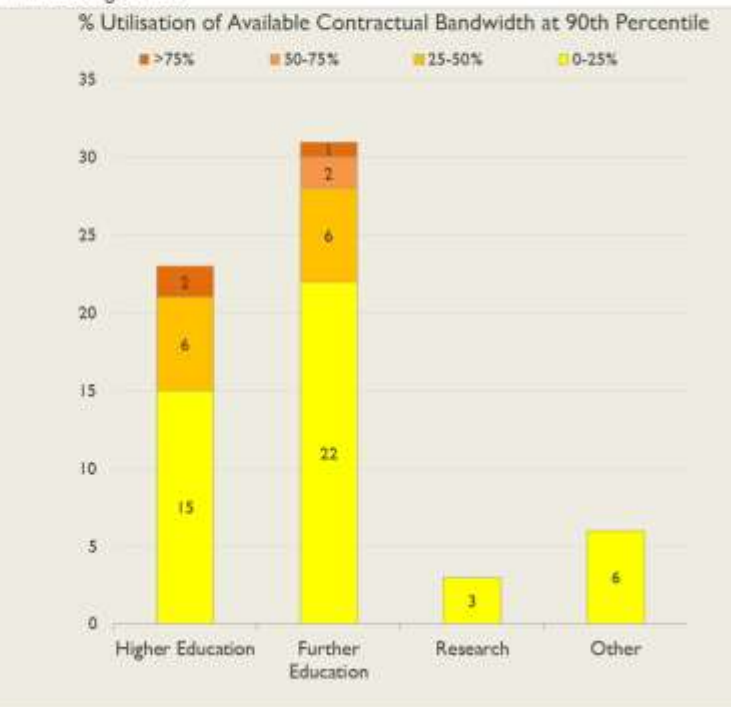

NB: Periods of scheduled and emergency maintenance are not included in reliability performance statistics