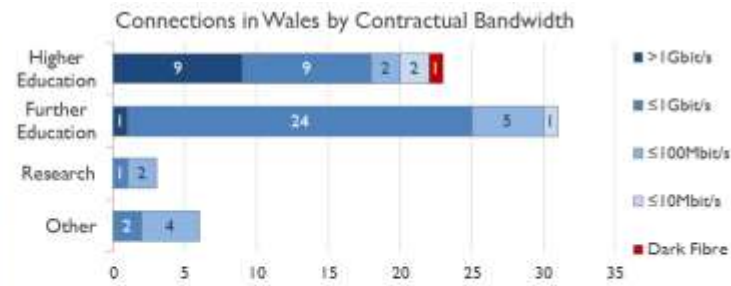

janet

Wales Service Report

April 2019

Average Availability of All Services in Wales				Average Availability of All Services in Janet			
Apr 2019	Equivalent Unavailability in Minutes per Service	12 Months Rolling	Equivalent Unavailability in Minutes per Service	Apr 2019	Equivalent Unavailability in Minutes per Service	12 Months Rolling	Equivalent Unavailability in Minutes per Service
<b>99.99%</b>	<b>5</b>	<b>99.96%</b>	<b>211</b>	<b>99.95%</b>	<b>23</b>	<b>99.97%</b>	<b>151</b>
Mean Time to Repair		Average Faults per Service per Year		Mean Time to Repair		Average Faults per Service per Year	
<b>10h 56m</b>		<b>0.20</b>		<b>5h 30m</b>		<b>0.34</b>	
Based on 38 faults over the last 24 months				Based on 813 faults over the last 24 months			