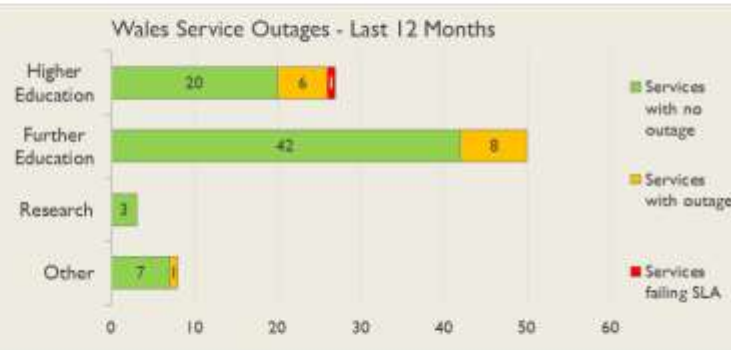

janet

Wales Service Report

April 2019

Average Availability of All Services in Wales				Average Availability of All Services in Janet			
Apr 2019	Equivalent Unavailability in Minutes per Service	12 Months Rolling	Equivalent Unavailability in Minutes per Service	Apr 2019	Equivalent Unavailability in Minutes per Service	12 Months Rolling	Equivalent Unavailability in Minutes per Service
<b>99.99%</b>	<b>5</b>	<b>99.96%</b>	<b>211</b>	<b>99.95%</b>	<b>23</b>	<b>99.97%</b>	<b>151</b>
Mean Time to Repair		Average Faults per Service per Year		Mean Time to Repair		Average Faults per Service per Year	
<b>10h 56m</b>		<b>0.20</b>		<b>5h 30m</b>		<b>0.34</b>	
Based on 38 faults over the last 24 months				Based on 813 faults over the last 24 months			