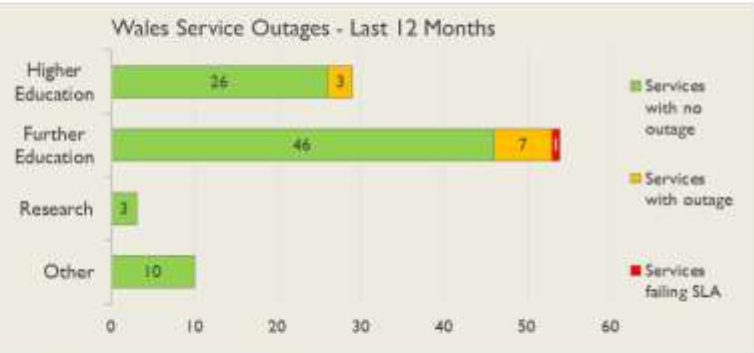

janet

Wales Service Report

April 2018

Average Availability of All Services in Wales				Average Availability of All Services in Janet			
Apr 2018	Equivalent Unavailability in Minutes per Service	12 Months Rolling	Equivalent Unavailability in Minutes per Service	Apr 2018	Equivalent Unavailability in Minutes per Service	12 Months Rolling	Equivalent Unavailability in Minutes per Service
100%	0	>99.99%	43	99.97%	13	99.98%	86
Mean Time to Repair		Average Faults per Service per Year		Mean Time to Repair		Average Faults per Service per Year	
4h 35m		0.13		4h 59m		0.36	
Based on 26 faults over the last 24 months				Based on 835 faults over the last 24 months			