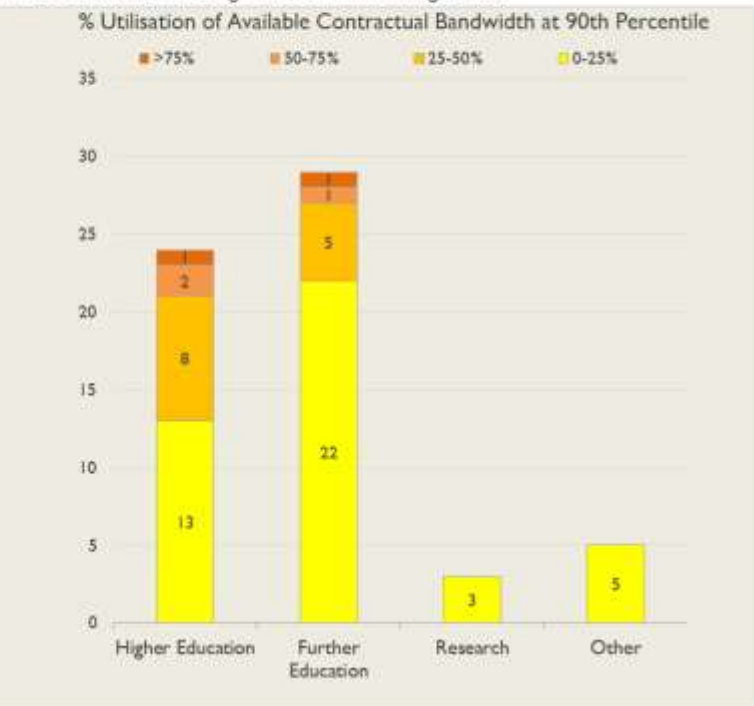

## Service Availability

The SLA target sets a minimum of 99.7% availability for each customer, averaged over a 12 month rolling period

Periods of scheduled and emergency maintenance are discounted when calculating availability of services