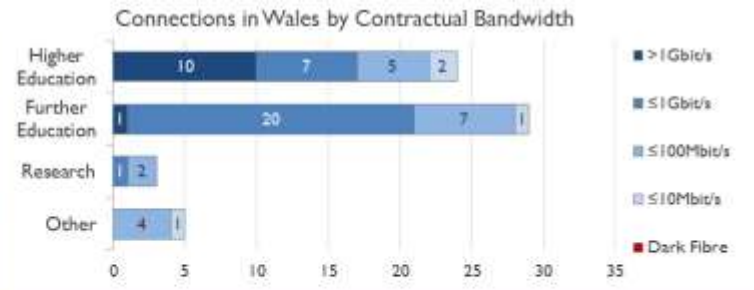

janet

Wales Service Report

April 2018

Average Availability of All Services in Wales				Average Availability of All Services in Janet			
Apr 2018	Equivalent Unavailability in Minutes per Service	12 Months Rolling	Equivalent Unavailability in Minutes per Service	Apr 2018	Equivalent Unavailability in Minutes per Service	12 Months Rolling	Equivalent Unavailability in Minutes per Service
100%	0	>99.99%	43	99.97%	13	99.98%	86
Mean Time to Repair		Average Faults per Service per Year		Mean Time to Repair		Average Faults per Service per Year	
4h 35m		0.13		4h 59m		0.36	
Based on 26 faults over the last 24 months				Based on 835 faults over the last 24 months			