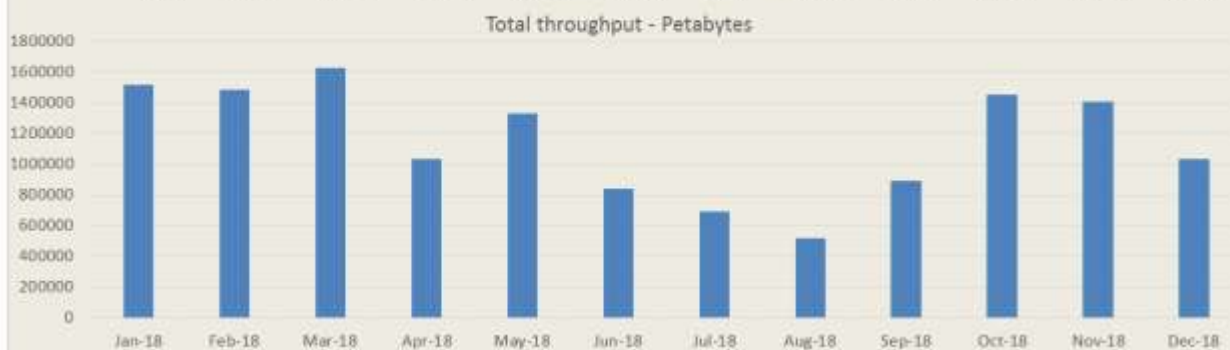

# janet

PSBA Service Report

December 2018

**Service Reliability**

The SLA sets a target minimum of 99.7% availability for each service averaged over a 12 month rolling period

Average Availability of All Services in Wales				Average Availability of All Services in Janet			
Dec 2018	Equivalent Unavailability in Minutes per Service	12 Months Rolling	Equivalent Unavailability in Minutes per Service	Dec 2018	Equivalent Unavailability in Minutes per Service	12 Months Rolling	Equivalent Unavailability in Minutes per Service
99.95%	24	99.96%	210	99.96%	17	99.98%	114
Mean Time to Repair		Average Faults per Service per Year		Mean Time to Repair		Average Faults per Service per Year	
<b>10h 31m</b>		<b>0.19</b>		<b>4h 54m</b>		<b>0.33</b>	
Based on 37 faults over the last 24 months				Based on 766 faults over the last 24 months			

NB: Periods of scheduled and emergency maintenance are not included in reliability performance statistics

**Connections in Wales by Contractual Bandwidth**

**Service Outages in Wales - Last 12 Months**

**Entry points**

**Availability of entry points**

	Outages in minutes				
	Bristol	London	Manchester	Network Isolation	Internet Access
Jan-18	0	0	0	0	0
Feb-18	0	611	0	0	0
Mar-18	0	1120	0	0	0
Apr-18	0	0	0	0	0
May-18	0	0	0	0	0
Jun-18	0	0	505	0	0
Jul-18	0	177	129	0	0
Aug-18	24	0	0	0	0
Sep-18	0	208	778	0	0
Oct-18	2922	0	0	0	0
Nov-18	0	0	0	0	0
Dec-18	0	0	0	0	0
Availability this month	100%	100%	100%	100%	100%
12 months rolling availability	99.44%	99.60%	99.73%	100%	100%

## Service Availability

The SLA target sets a minimum of 99.7% availability for each customer, averaged over a 12 month rolling period

Periods of scheduled and emergency maintenance are discounted when calculating availability of services