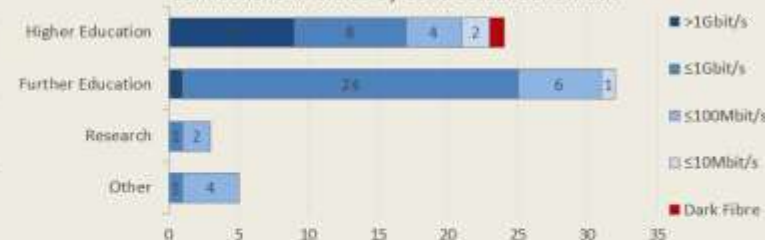

Connections in Wales by Contractual Bandwidth