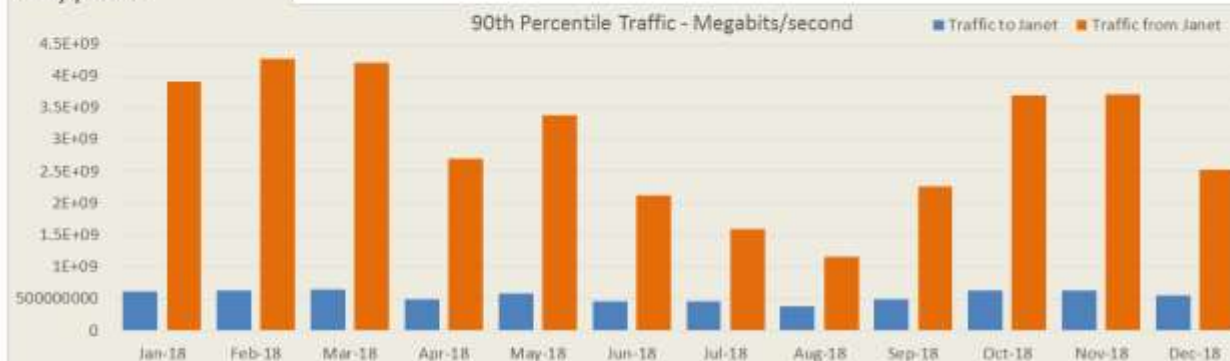

# janet

PSBA Service Report

December 2018

**Service Reliability**

The SLA sets a target minimum of 99.7% availability for each service averaged over a 12 month rolling period

Average Availability of All Services in Wales				Average Availability of All Services in Janet			
Dec 2018	Equivalent Unavailability in Minutes per Service	12 Months Rolling	Equivalent Unavailability in Minutes per Service	Dec 2018	Equivalent Unavailability in Minutes per Service	12 Months Rolling	Equivalent Unavailability in Minutes per Service
99.95%	24	99.96%	210	99.96%	17	99.98%	114
Mean Time to Repair		Average Faults per Service per Year		Mean Time to Repair		Average Faults per Service per Year	
<b>10h 31m</b>		<b>0.19</b>		<b>4h 54m</b>		<b>0.33</b>	
Based on 37 faults over the last 24 months				Based on 766 faults over the last 24 months			

NB: Periods of scheduled and emergency maintenance are not included in reliability performance statistics

**Connections in Wales by Contractual Bandwidth**

**Service Outages in Wales - Last 12 Months**

**Entry points**

**Availability of entry points**

	Outages in minutes				
	Bristol	London	Manchester	Network Isolation	Internet Access
Jan-18	0	0	0	0	0
Feb-18	0	611	0	0	0
Mar-18	0	1120	0	0	0
Apr-18	0	0	0	0	0
May-18	0	0	0	0	0
Jun-18	0	0	505	0	0
Jul-18	0	177	129	0	0
Aug-18	24	0	0	0	0
Sep-18	0	208	778	0	0
Oct-18	2922	0	0	0	0
Nov-18	0	0	0	0	0
Dec-18	0	0	0	0	0
Availability this month	100%	100%	100%	100%	100%
12 months rolling availability	99.44%	99.60%	99.73%	100%	100%

## Service Availability

The SLA target sets a minimum of 99.7% availability for each customer, averaged over a 12 month rolling period

Periods of scheduled and emergency maintenance are discounted when calculating availability of services