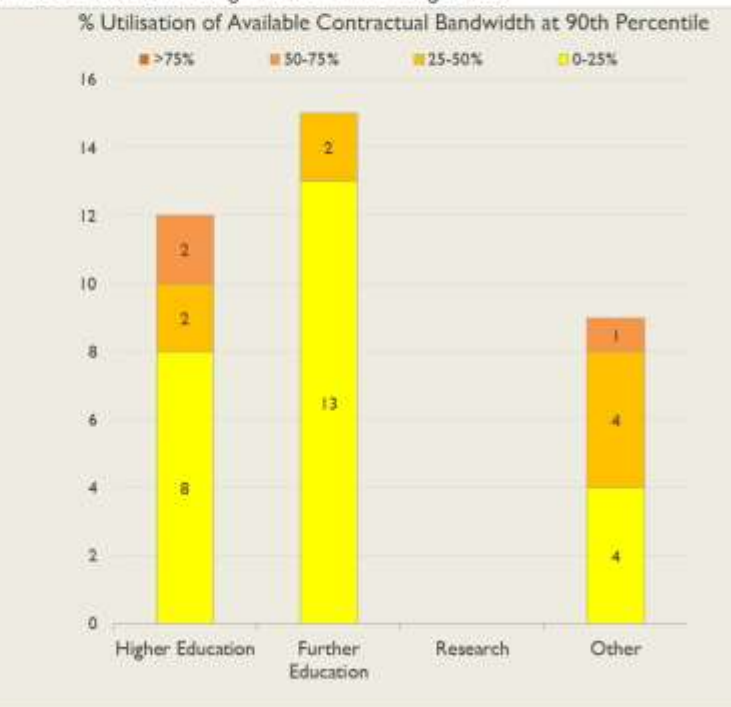

NB: Periods of scheduled and emergency maintenance are not included in reliability performance statistics