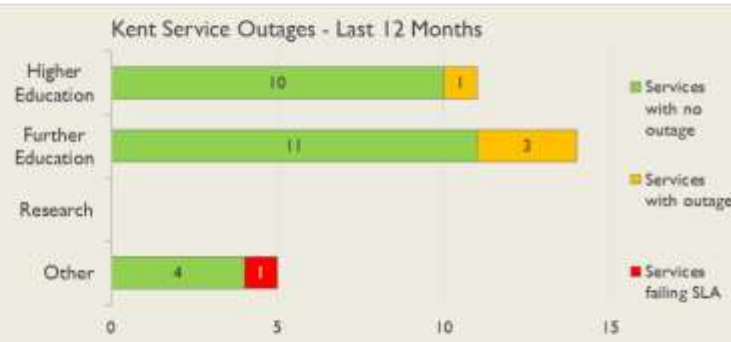

janet

Kent Service Report

November 2018

Average Availability of All Services in Kent				Average Availability of All Services in Janet			
Nov 2018	Equivalent Unavailability in Minutes per Service	12 Months Rolling	Equivalent Unavailability in Minutes per Service	Nov 2018	Equivalent Unavailability in Minutes per Service	12 Months Rolling	Equivalent Unavailability in Minutes per Service
100%	0	99.98%	108	99.99%	6	99.98%	99
Mean Time to Repair		Average Faults per Service per Year		Mean Time to Repair		Average Faults per Service per Year	
5h 43m		0.17		4h 30m		0.34	
Based on 10 faults over the last 24 months				Based on 786 faults over the last 24 months			

## Service Availability

The SLA target sets a minimum of 99.7% availability for each customer, averaged over a 12 month rolling period

Periods of scheduled and emergency maintenance are discounted when calculating availability of services