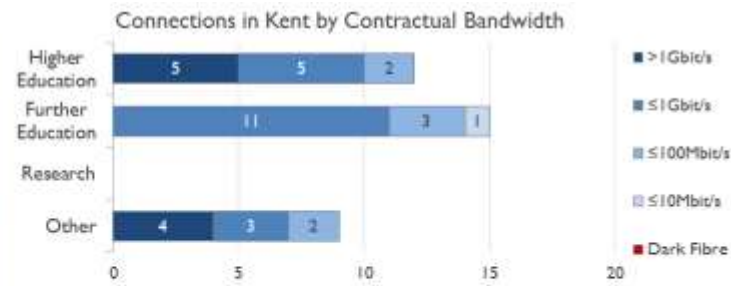

janet

Kent Service Report

November 2018

Average Availability of All Services in Kent				Average Availability of All Services in Janet			
Nov 2018	Equivalent Unavailability in Minutes per Service	12 Months Rolling	Equivalent Unavailability in Minutes per Service	Nov 2018	Equivalent Unavailability in Minutes per Service	12 Months Rolling	Equivalent Unavailability in Minutes per Service
100%	0	99.98%	108	99.99%	6	99.98%	99
Mean Time to Repair		Average Faults per Service per Year		Mean Time to Repair		Average Faults per Service per Year	
5h 43m		0.17		4h 30m		0.34	
Based on 10 faults over the last 24 months				Based on 786 faults over the last 24 months			