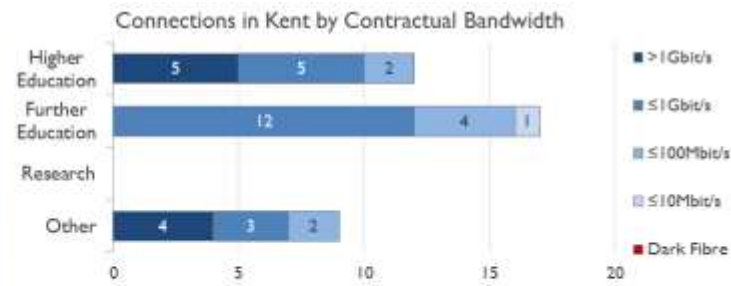

janet

Kent Service Report

May 2018

Average Availability of All Services in Kent				Average Availability of All Services in Janet			
May 2018	Equivalent Unavailability in Minutes per Service	12 Months Rolling	Equivalent Unavailability in Minutes per Service	May 2018	Equivalent Unavailability in Minutes per Service	12 Months Rolling	Equivalent Unavailability in Minutes per Service
100%	0	>99.99%	20	99.98%	9	99.98%	89
Mean Time to Repair		Average Faults per Service per Year		Mean Time to Repair		Average Faults per Service per Year	
1h 45m		0.09		5h 02m		0.35	
Based on 6 faults over the last 24 months				Based on 808 faults over the last 24 months			

NB: Periods of scheduled and emergency maintenance are not included in reliability performance statistics

Service Availability

The SLA target sets a minimum of 99.7% availability for each customer, averaged over a 12 month rolling period