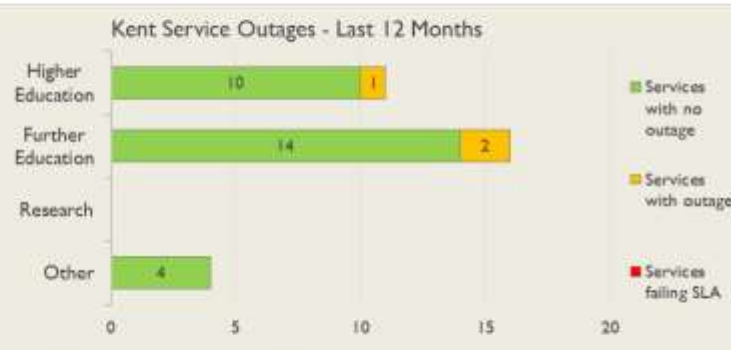

janet

Kent Service Report

May 2018

Average Availability of All Services in Kent				Average Availability of All Services in Janet			
May 2018	Equivalent Unavailability in Minutes per Service	12 Months Rolling	Equivalent Unavailability in Minutes per Service	May 2018	Equivalent Unavailability in Minutes per Service	12 Months Rolling	Equivalent Unavailability in Minutes per Service
100%	0	>99.99%	20	99.98%	9	99.98%	89
Mean Time to Repair		Average Faults per Service per Year		Mean Time to Repair		Average Faults per Service per Year	
1h 45m		0.09		5h 02m		0.35	
Based on 6 faults over the last 24 months				Based on 808 faults over the last 24 months			

NB: Periods of scheduled and emergency maintenance are not included in reliability performance statistics

Service Availability

The SLA target sets a minimum of 99.7% availability for each customer, averaged over a 12 month rolling period

Periods of scheduled and emergency maintenance are discounted when calculating availability of services

Monthly and annual availabilities falling below 99.7% are highlighted

* Service has resilience - where an organisation retains connectivity during an outage period by means of a second connection, the outage is not counted against its availability figures