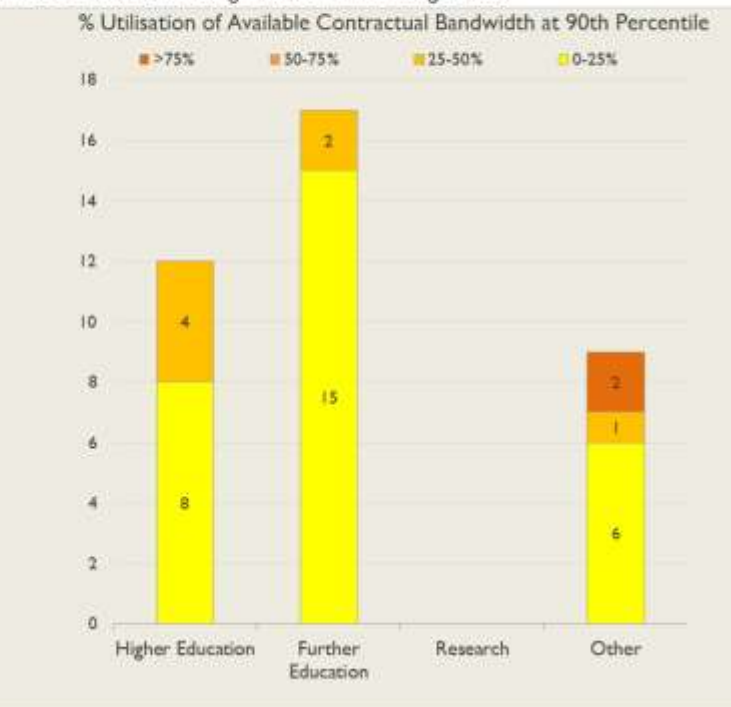

janet

Kent Service Report

May 2018

Average Availability of All Services in Kent				Average Availability of All Services in Janet			
May 2018	Equivalent Unavailability in Minutes per Service	12 Months Rolling	Equivalent Unavailability in Minutes per Service	May 2018	Equivalent Unavailability in Minutes per Service	12 Months Rolling	Equivalent Unavailability in Minutes per Service
100%	0	>99.99%	20	99.98%	9	99.98%	89
Mean Time to Repair		Average Faults per Service per Year		Mean Time to Repair		Average Faults per Service per Year	
1h 45m		0.09		5h 02m		0.35	
Based on 6 faults over the last 24 months				Based on 808 faults over the last 24 months			

NB: Periods of scheduled and emergency maintenance are not included in reliability performance statistics

Service Availability

The SLA target sets a minimum of 99.7% availability for each customer, averaged over a 12 month rolling period