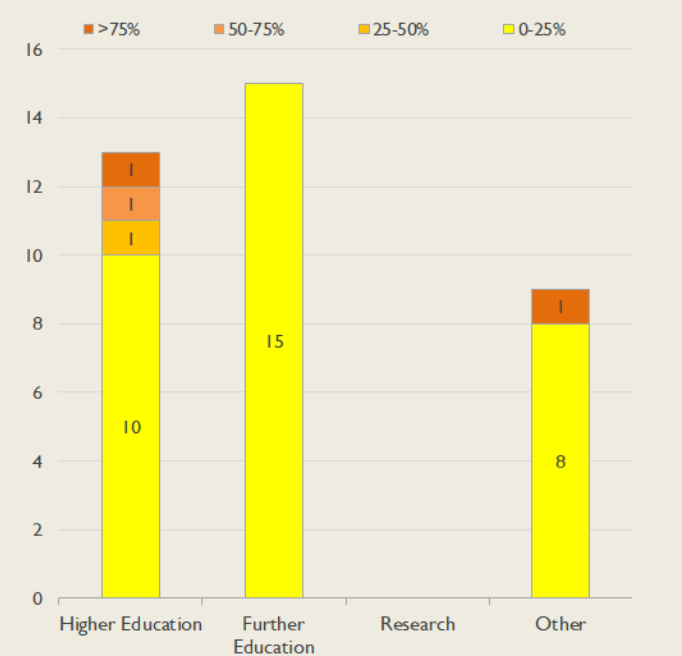

% Utilisation of Available Contractual Bandwidth at 90th Percentile