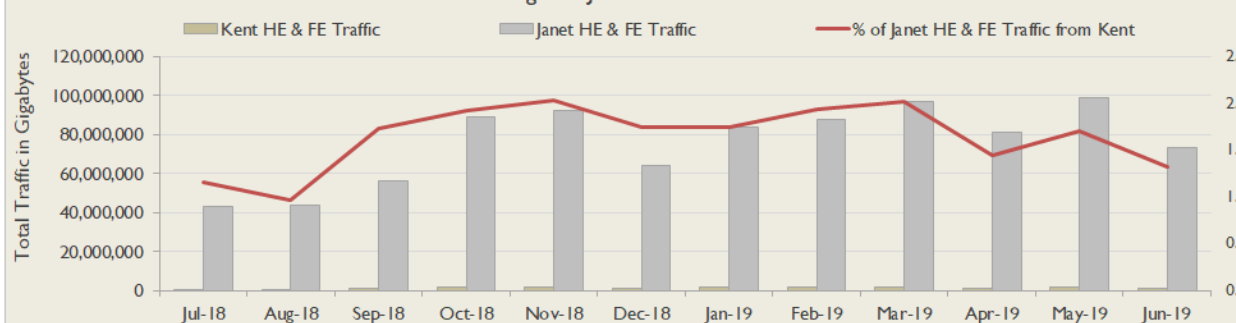

Average Availability of HE & FE Services in Kent				Average Availability of HE & FE Services in Janet			
Jun 2019	Equivalent Unavailability in Minutes per Service	12 Months Rolling	Equivalent Unavailability in Minutes per Service	Jun 2019	Equivalent Unavailability in Minutes per Service	12 Months Rolling	Equivalent Unavailability in Minutes per Service
100%	0	>99.99%	40	>99.99%	1	99.97%	141
Mean Time to Repair		Average Faults per Service per Year		Mean Time to Repair		Average Faults per Service per Year	
3h 29m		0.13		5h 45m		0.32	
Based on 7 faults over the last 24 months				Based on 618 faults over the last 24 months			

Kent Service Outages - Last 12 Months

NB: Periods of scheduled and emergency maintenance are not included in reliability performance statistics

Connection Usage

Traffic usage is expressed as the sum, in gigabytes, of the volume of data carried in both directions in the month, for all links being charted

% Utilisation of Available Contractual Bandwidth at 90th Percentile

Kent HE & FE Traffic Against Janet HE & FE Traffic

## Service Availability

The SLA target sets a minimum of 99.7% availability for each customer, averaged over a 12 month rolling period

Periods of scheduled and emergency maintenance are discounted when calculating availability of services