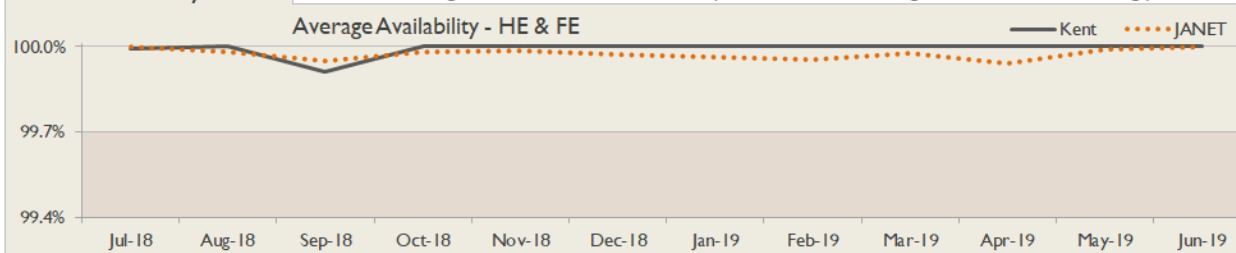

janet

Kent Service Report

June 2019

Service Reliability

The SLA sets a target minimum of 99.7% availability for each service averaged over a 12 month rolling period

Connections in Kent by Contractual Bandwidth

Average Availability of HE & FE Services in Kent				Average Availability of HE & FE Services in Janet			
Jun 2019	Equivalent Unavailability in Minutes per Service	12 Months Rolling	Equivalent Unavailability in Minutes per Service	Jun 2019	Equivalent Unavailability in Minutes per Service	12 Months Rolling	Equivalent Unavailability in Minutes per Service
100%	0	>99.99%	40	>99.99%	1	99.97%	141
Mean Time to Repair		Average Faults per Service per Year		Mean Time to Repair		Average Faults per Service per Year	
3h 29m		0.13		5h 45m		0.32	
Based on 7 faults over the last 24 months				Based on 618 faults over the last 24 months			

Kent Service Outages - Last 12 Months

NB: Periods of scheduled and emergency maintenance are not included in reliability performance statistics

Connection Usage

Traffic usage is expressed as the sum, in gigabytes, of the volume of data carried in both directions in the month, for all links being charted