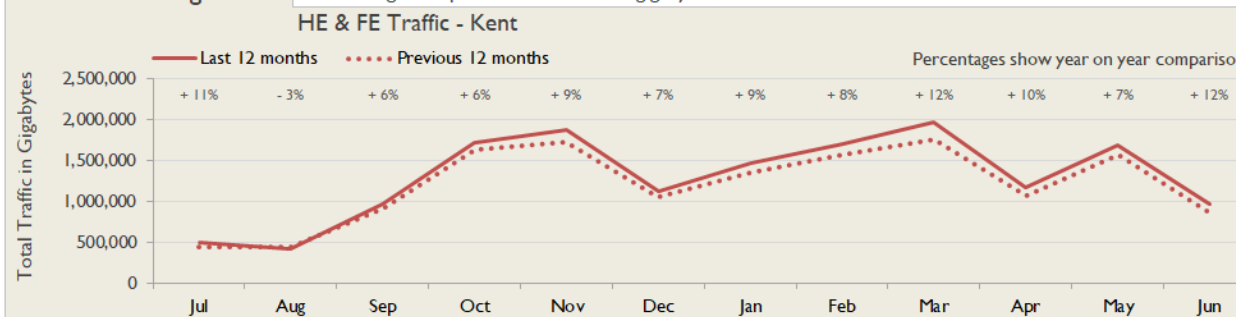

janet

Kent Service Report

June 2019

Service Reliability

The SLA sets a target minimum of 99.7% availability for each service averaged over a 12 month rolling period

Connections in Kent by Contractual Bandwidth

Average Availability of HE & FE Services in Kent				Average Availability of HE & FE Services in Janet			
Jun 2019	Equivalent Unavailability in Minutes per Service	12 Months Rolling	Equivalent Unavailability in Minutes per Service	Jun 2019	Equivalent Unavailability in Minutes per Service	12 Months Rolling	Equivalent Unavailability in Minutes per Service
100%	0	>99.99%	40	>99.99%	1	99.97%	141
Mean Time to Repair		Average Faults per Service per Year		Mean Time to Repair		Average Faults per Service per Year	
3h 29m		0.13		5h 45m		0.32	
Based on 7 faults over the last 24 months				Based on 618 faults over the last 24 months			

Kent Service Outages - Last 12 Months

NB: Periods of scheduled and emergency maintenance are not included in reliability performance statistics

Connection Usage

Traffic usage is expressed as the sum, in gigabytes, of the volume of data carried in both directions in the month, for all links being charted

## Service Availability

The SLA target sets a minimum of 99.7% availability for each customer, averaged over a 12 month rolling period

Periods of scheduled and emergency maintenance are discounted when calculating availability of services