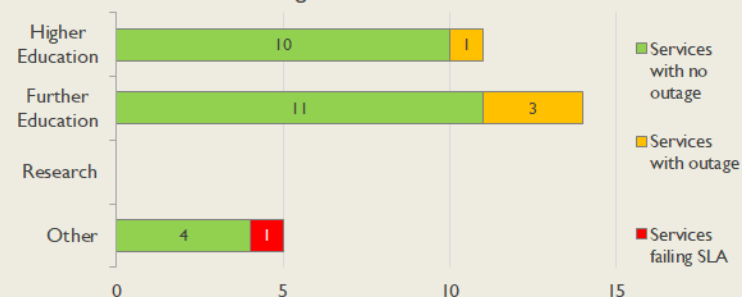

janet

Kent Service Report

June 2019

Service Reliability

The SLA sets a target minimum of 99.7% availability for each service averaged over a 12 month rolling period

Connections in Kent by Contractual Bandwidth

Kent Service Outages - Last 12 Months

NB: Periods of scheduled and emergency maintenance are not included in reliability performance statistics

Connection Usage

Traffic usage is expressed as the sum, in gigabytes, of the volume of data carried in both directions in the month, for all links being charted