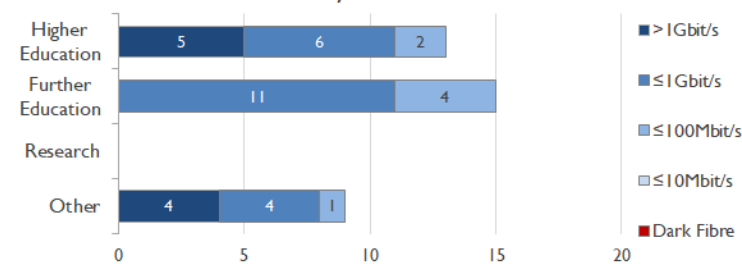

janet

Kent Service Report

June 2019

Service Reliability

The SLA sets a target minimum of 99.7% availability for each service averaged over a 12 month rolling period

Connections in Kent by Contractual Bandwidth

Average Availability of HE & FE Services in Kent				Average Availability of HE & FE Services in Janet			
Jun 2019	Equivalent Unavailability in Minutes per Service	12 Months Rolling	Equivalent Unavailability in Minutes per Service	Jun 2019	Equivalent Unavailability in Minutes per Service	12 Months Rolling	Equivalent Unavailability in Minutes per Service
100%	0	>99.99%	40	>99.99%	1	99.97%	141
Mean Time to Repair		Average Faults per Service per Year		Mean Time to Repair		Average Faults per Service per Year	
3h 29m		0.13		5h 45m		0.32	
Based on 7 faults over the last 24 months				Based on 618 faults over the last 24 months			

Kent Service Outages - Last 12 Months

NB: Periods of scheduled and emergency maintenance are not included in reliability performance statistics

Connection Usage

Traffic usage is expressed as the sum, in gigabytes, of the volume of data carried in both directions in the month, for all links being charted