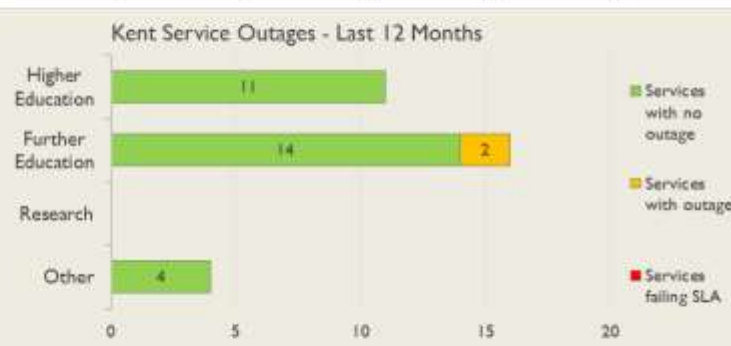

janet

Kent Service Report

June 2018

Average Availability of All Services in Kent				Average Availability of All Services in Janet			
Jun 2018	Equivalent Unavailability in Minutes per Service	12 Months Rolling	Equivalent Unavailability in Minutes per Service	Jun 2018	Equivalent Unavailability in Minutes per Service	12 Months Rolling	Equivalent Unavailability in Minutes per Service
100%	0	>99.99%	14	>99.99%	4	99.98%	88
Mean Time to Repair		Average Faults per Service per Year		Mean Time to Repair		Average Faults per Service per Year	
1h 45m		0.09		5h 00m		0.34	
Based on 6 faults over the last 24 months				Based on 782 faults over the last 24 months			

NB: Periods of scheduled and emergency maintenance are not included in reliability performance statistics

Service Availability

The SLA target sets a minimum of 99.7% availability for each customer, averaged over a 12 month rolling period

Periods of scheduled and emergency maintenance are discounted when calculating availability of services

Monthly and annual availabilities falling below 99.7% are highlighted

* Service has resilience - where an organisation retains connectivity during an outage period by means of a second connection, the outage is not counted against its availability figures