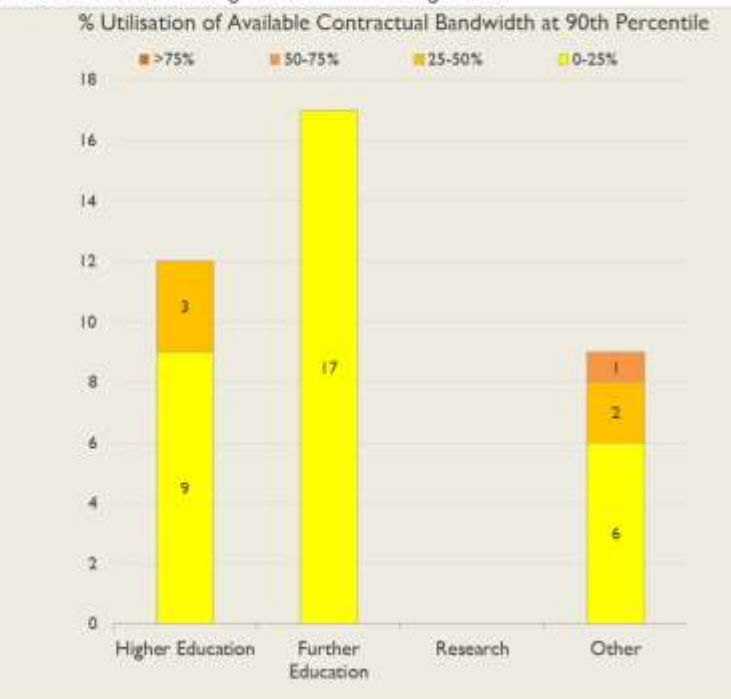

janet

Kent Service Report

June 2018

Average Availability of All Services in Kent				Average Availability of All Services in Janet			
Jun 2018	Equivalent Unavailability in Minutes per Service	12 Months Rolling	Equivalent Unavailability in Minutes per Service	Jun 2018	Equivalent Unavailability in Minutes per Service	12 Months Rolling	Equivalent Unavailability in Minutes per Service
100%	0	>99.99%	14	>99.99%	4	99.98%	88
Mean Time to Repair		Average Faults per Service per Year		Mean Time to Repair		Average Faults per Service per Year	
1h 45m		0.09		5h 00m		0.34	
Based on 6 faults over the last 24 months				Based on 782 faults over the last 24 months			

NB: Periods of scheduled and emergency maintenance are not included in reliability performance statistics

Service Availability

The SLA target sets a minimum of 99.7% availability for each customer, averaged over a 12 month rolling period