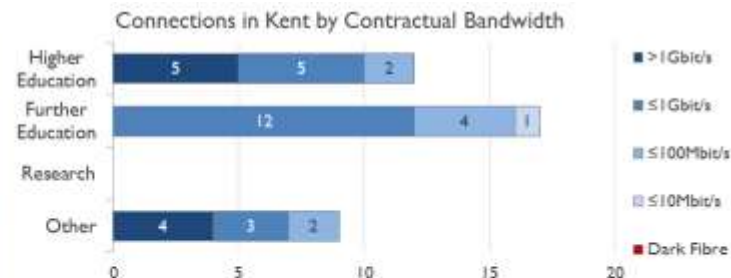

janet

Kent Service Report

June 2018

Average Availability of All Services in Kent				Average Availability of All Services in Janet			
Jun 2018	Equivalent Unavailability in Minutes per Service	12 Months Rolling	Equivalent Unavailability in Minutes per Service	Jun 2018	Equivalent Unavailability in Minutes per Service	12 Months Rolling	Equivalent Unavailability in Minutes per Service
100%	0	>99.99%	14	>99.99%	4	99.98%	88
Mean Time to Repair		Average Faults per Service per Year		Mean Time to Repair		Average Faults per Service per Year	
1h 45m		0.09		5h 00m		0.34	
Based on 6 faults over the last 24 months				Based on 782 faults over the last 24 months			

NB: Periods of scheduled and emergency maintenance are not included in reliability performance statistics

Service Availability

The SLA target sets a minimum of 99.7% availability for each customer, averaged over a 12 month rolling period