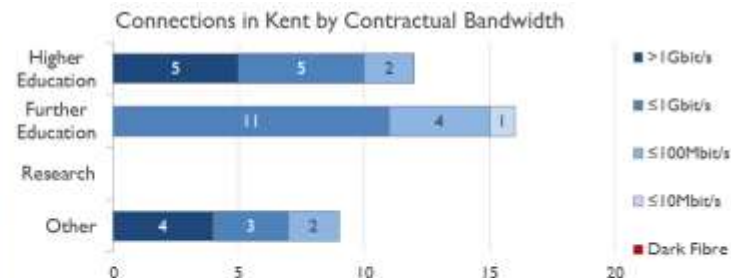

janet

Kent Service Report

January 2019

Average Availability of All Services in Kent				Average Availability of All Services in Janet			
Jan 2019	Equivalent Unavailability in Minutes per Service	12 Months Rolling	Equivalent Unavailability in Minutes per Service	Jan 2019	Equivalent Unavailability in Minutes per Service	12 Months Rolling	Equivalent Unavailability in Minutes per Service
100%	0	99.98%	106	99.96%	17	99.98%	127
Mean Time to Repair		Average Faults per Service per Year		Mean Time to Repair		Average Faults per Service per Year	
5h 43m		0.16		5h 10m		0.33	
Based on 10 faults over the last 24 months				Based on 774 faults over the last 24 months			

NB: Periods of scheduled and emergency maintenance are not included in reliability performance statistics

Service Availability

The SLA target sets a minimum of 99.7% availability for each customer, averaged over a 12 month rolling period