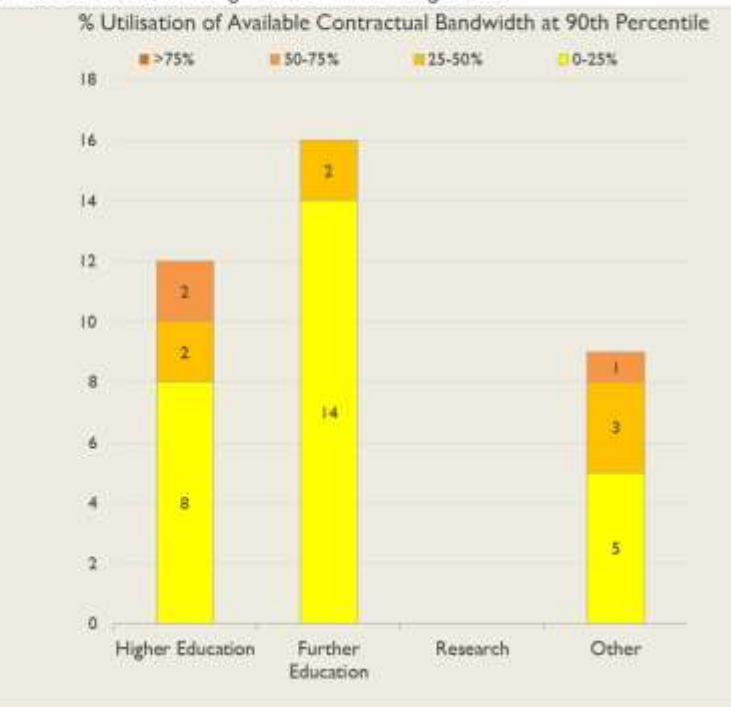

janet

Kent Service Report

January 2019

Average Availability of All Services in Kent				Average Availability of All Services in Janet			
Jan 2019	Equivalent Unavailability in Minutes per Service	12 Months Rolling	Equivalent Unavailability in Minutes per Service	Jan 2019	Equivalent Unavailability in Minutes per Service	12 Months Rolling	Equivalent Unavailability in Minutes per Service
100%	0	99.98%	106	99.96%	17	99.98%	127
Mean Time to Repair		Average Faults per Service per Year		Mean Time to Repair		Average Faults per Service per Year	
5h 43m		0.16		5h 10m		0.33	
Based on 10 faults over the last 24 months				Based on 774 faults over the last 24 months			

NB: Periods of scheduled and emergency maintenance are not included in reliability performance statistics

Service Availability

The SLA target sets a minimum of 99.7% availability for each customer, averaged over a 12 month rolling period