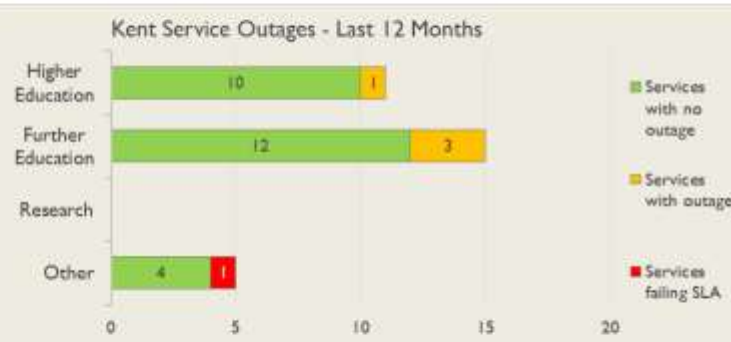

janet

Kent Service Report

January 2019

Average Availability of All Services in Kent				Average Availability of All Services in Janet			
Jan 2019	Equivalent Unavailability in Minutes per Service	12 Months Rolling	Equivalent Unavailability in Minutes per Service	Jan 2019	Equivalent Unavailability in Minutes per Service	12 Months Rolling	Equivalent Unavailability in Minutes per Service
100%	0	99.98%	106	99.96%	17	99.98%	127
Mean Time to Repair		Average Faults per Service per Year		Mean Time to Repair		Average Faults per Service per Year	
5h 43m		0.16		5h 10m		0.33	
Based on 10 faults over the last 24 months				Based on 774 faults over the last 24 months			

NB: Periods of scheduled and emergency maintenance are not included in reliability performance statistics

Service Availability

The SLA target sets a minimum of 99.7% availability for each customer, averaged over a 12 month rolling period

Periods of scheduled and emergency maintenance are discounted when calculating availability of services

Monthly and annual availabilities falling below 99.7% are highlighted

* Service has resilience - where an organisation retains connectivity during an outage period by means of a second connection, the outage is not counted against its availability figures