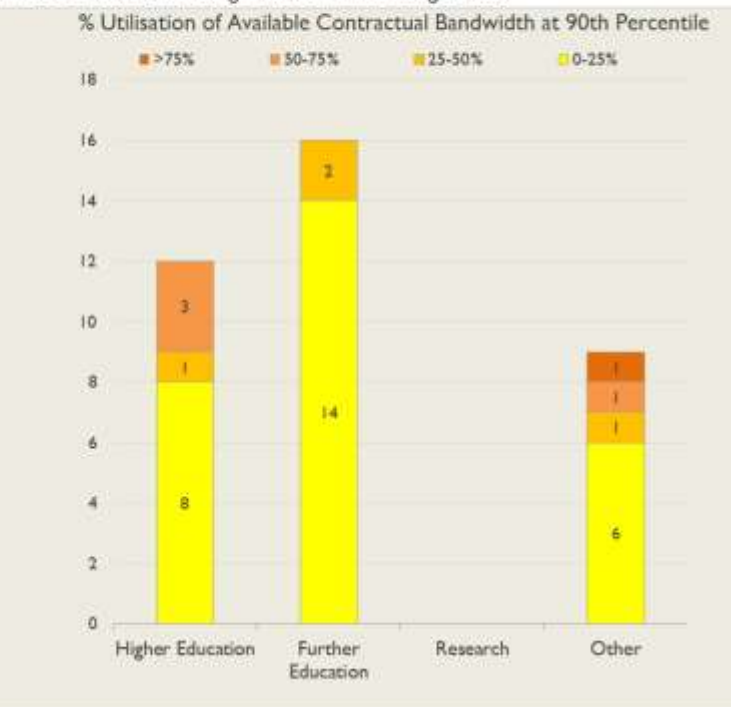

janet

Kent Service Report

February 2019

Average Availability of All Services in Kent				Average Availability of All Services in Janet			
Feb 2019	Equivalent Unavailability in Minutes per Service	12 Months Rolling	Equivalent Unavailability in Minutes per Service	Feb 2019	Equivalent Unavailability in Minutes per Service	12 Months Rolling	Equivalent Unavailability in Minutes per Service
100%	0	99.98%	104	99.95%	19	99.97%	139
Mean Time to Repair		Average Faults per Service per Year		Mean Time to Repair		Average Faults per Service per Year	
6h 20m		0.15		4h 58m		0.35	
Based on 9 faults over the last 24 months				Based on 827 faults over the last 24 months			

NB: Periods of scheduled and emergency maintenance are not included in reliability performance statistics

Service Availability

The SLA target sets a minimum of 99.7% availability for each customer, averaged over a 12 month rolling period