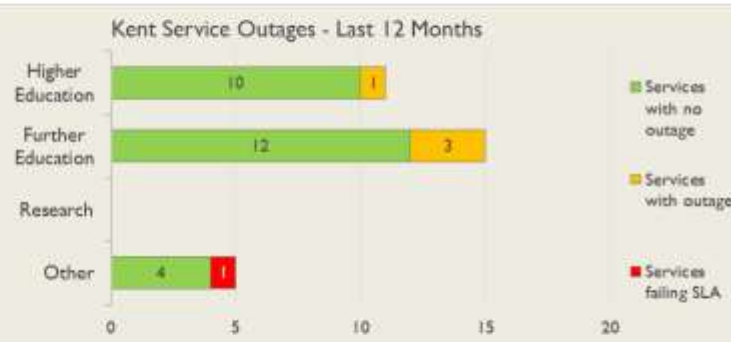

janet

Kent Service Report

February 2019

Average Availability of All Services in Kent				Average Availability of All Services in Janet			
Feb 2019	Equivalent Unavailability in Minutes per Service	12 Months Rolling	Equivalent Unavailability in Minutes per Service	Feb 2019	Equivalent Unavailability in Minutes per Service	12 Months Rolling	Equivalent Unavailability in Minutes per Service
100%	0	99.98%	104	99.95%	19	99.97%	139
Mean Time to Repair		Average Faults per Service per Year		Mean Time to Repair		Average Faults per Service per Year	
6h 20m		0.15		4h 58m		0.35	
Based on 9 faults over the last 24 months				Based on 827 faults over the last 24 months			

NB: Periods of scheduled and emergency maintenance are not included in reliability performance statistics

Service Availability

The SLA target sets a minimum of 99.7% availability for each customer, averaged over a 12 month rolling period

Periods of scheduled and emergency maintenance are discounted when calculating availability of services

Monthly and annual availabilities falling below 99.7% are highlighted

* Service has resilience - where an organisation retains connectivity during an outage period by means of a second connection, the outage is not counted against its availability figures