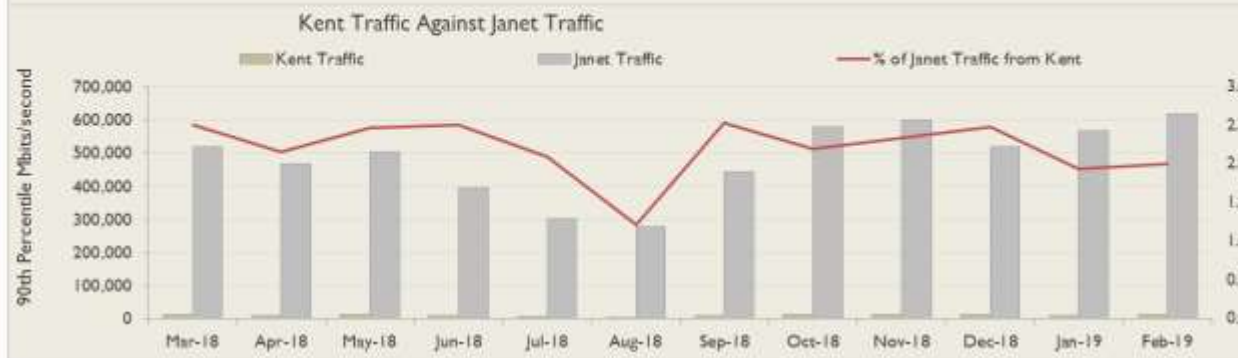

janet

Kent Service Report

February 2019

Average Availability of All Services in Kent				Average Availability of All Services in Janet			
Feb 2019	Equivalent Unavailability in Minutes per Service	12 Months Rolling	Equivalent Unavailability in Minutes per Service	Feb 2019	Equivalent Unavailability in Minutes per Service	12 Months Rolling	Equivalent Unavailability in Minutes per Service
100%	0	99.98%	104	99.95%	19	99.97%	139
Mean Time to Repair		Average Faults per Service per Year		Mean Time to Repair		Average Faults per Service per Year	
6h 20m		0.15		4h 58m		0.35	
Based on 9 faults over the last 24 months				Based on 827 faults over the last 24 months			

NB: Periods of scheduled and emergency maintenance are not included in reliability performance statistics

Service Availability

The SLA target sets a minimum of 99.7% availability for each customer, averaged over a 12 month rolling period