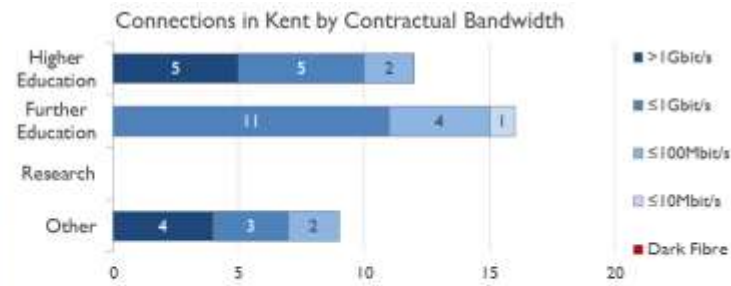

janet

Kent Service Report

February 2019

Average Availability of All Services in Kent				Average Availability of All Services in Janet			
Feb 2019	Equivalent Unavailability in Minutes per Service	12 Months Rolling	Equivalent Unavailability in Minutes per Service	Feb 2019	Equivalent Unavailability in Minutes per Service	12 Months Rolling	Equivalent Unavailability in Minutes per Service
100%	0	99.98%	104	99.95%	19	99.97%	139
Mean Time to Repair		Average Faults per Service per Year		Mean Time to Repair		Average Faults per Service per Year	
6h 20m		0.15		4h 58m		0.35	
Based on 9 faults over the last 24 months				Based on 827 faults over the last 24 months			

NB: Periods of scheduled and emergency maintenance are not included in reliability performance statistics

Service Availability

The SLA target sets a minimum of 99.7% availability for each customer, averaged over a 12 month rolling period