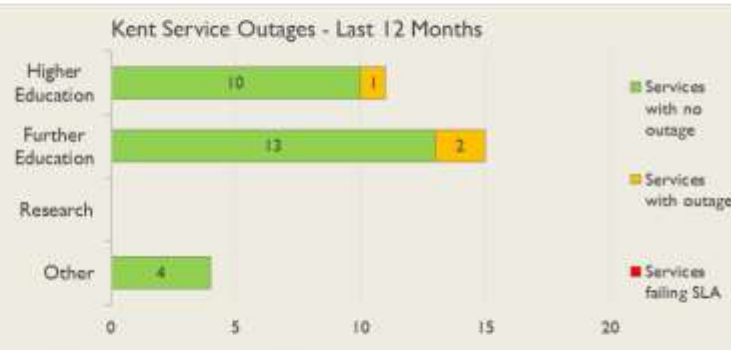

janet

Kent Service Report

August 2018

Average Availability of All Services in Kent				Average Availability of All Services in Janet			
Aug 2018	Equivalent Unavailability in Minutes per Service	12 Months Rolling	Equivalent Unavailability in Minutes per Service	Aug 2018	Equivalent Unavailability in Minutes per Service	12 Months Rolling	Equivalent Unavailability in Minutes per Service
100%	0	>99.99%	16	99.98%	9	99.98%	87
Mean Time to Repair		Average Faults per Service per Year		Mean Time to Repair		Average Faults per Service per Year	
1h 41m		0.11		4h 44m		0.34	
Based on 7 faults over the last 24 months				Based on 787 faults over the last 24 months			

NB: Periods of scheduled and emergency maintenance are not included in reliability performance statistics

Service Availability

The SLA target sets a minimum of 99.7% availability for each customer, averaged over a 12 month rolling period

Periods of scheduled and emergency maintenance are discounted when calculating availability of services

Monthly and annual availabilities falling below 99.7% are highlighted

* Service has resilience - where an organisation retains connectivity during an outage period by means of a second connection, the outage is not counted against its availability figures