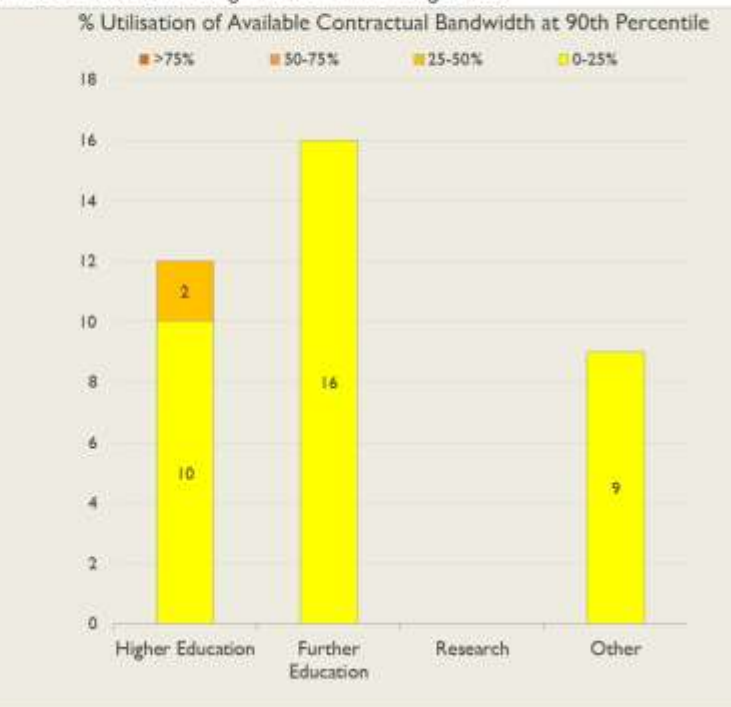

janet

Kent Service Report

August 2018

Average Availability of All Services in Kent				Average Availability of All Services in Janet			
Aug 2018	Equivalent Unavailability in Minutes per Service	12 Months Rolling	Equivalent Unavailability in Minutes per Service	Aug 2018	Equivalent Unavailability in Minutes per Service	12 Months Rolling	Equivalent Unavailability in Minutes per Service
100%	0	>99.99%	16	99.98%	9	99.98%	87
Mean Time to Repair		Average Faults per Service per Year		Mean Time to Repair		Average Faults per Service per Year	
1h 41m		0.11		4h 44m		0.34	
Based on 7 faults over the last 24 months				Based on 787 faults over the last 24 months			

NB: Periods of scheduled and emergency maintenance are not included in reliability performance statistics

Service Availability

The SLA target sets a minimum of 99.7% availability for each customer, averaged over a 12 month rolling period