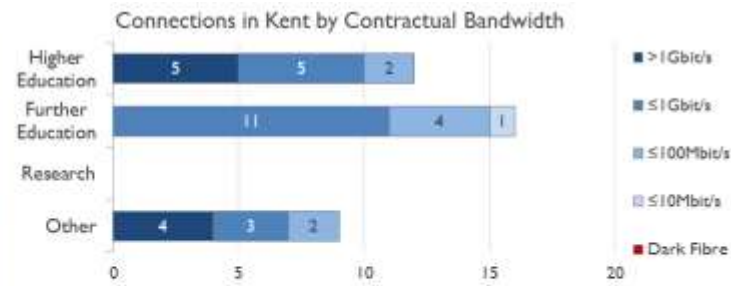

janet

Kent Service Report

August 2018

Average Availability of All Services in Kent				Average Availability of All Services in Janet			
Aug 2018	Equivalent Unavailability in Minutes per Service	12 Months Rolling	Equivalent Unavailability in Minutes per Service	Aug 2018	Equivalent Unavailability in Minutes per Service	12 Months Rolling	Equivalent Unavailability in Minutes per Service
100%	0	>99.99%	16	99.98%	9	99.98%	87
Mean Time to Repair		Average Faults per Service per Year		Mean Time to Repair		Average Faults per Service per Year	
1h 41m		0.11		4h 44m		0.34	
Based on 7 faults over the last 24 months				Based on 787 faults over the last 24 months			

NB: Periods of scheduled and emergency maintenance are not included in reliability performance statistics

Service Availability

The SLA target sets a minimum of 99.7% availability for each customer, averaged over a 12 month rolling period