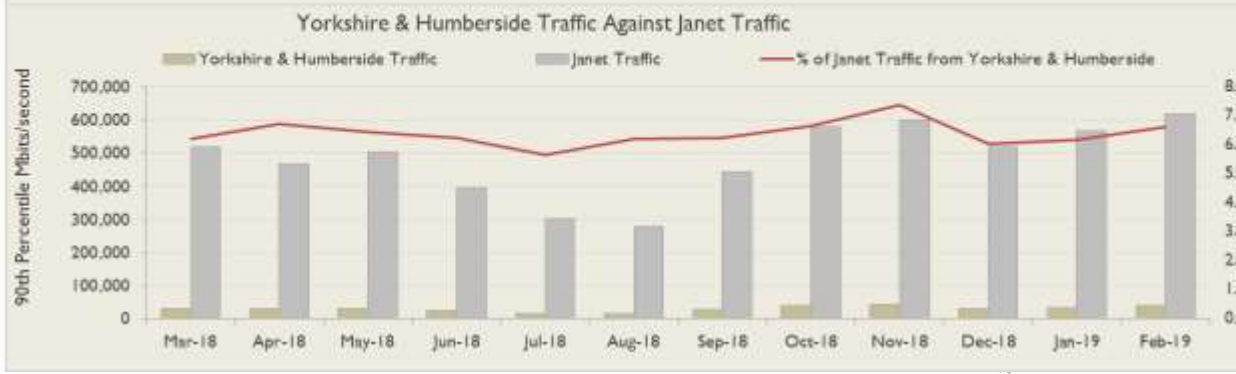

janet

Yorkshire & Humberside Service
Report

February 2019

Average Availability of All Services in Yorkshire & Humberside				Average Availability of All Services in Janet			
Feb 2019	Equivalent Unavailability in Minutes per Service	12 Months Rolling	Equivalent Unavailability in Minutes per Service	Feb 2019	Equivalent Unavailability in Minutes per Service	12 Months Rolling	Equivalent Unavailability in Minutes per Service
100%	0	>99.99%	36	99.95%	19	99.97%	139
Mean Time to Repair		Average Faults per Service per Year		Mean Time to Repair		Average Faults per Service per Year	
3h 55m		0.51		4h 58m		0.35	
Based on 88 faults over the last 24 months				Based on 827 faults over the last 24 months			

NB: Periods of scheduled and emergency maintenance are not included in reliability performance statistics

Service Availability

The SLA target sets a minimum of 99.7% availability for each customer, averaged over a 12 month rolling period