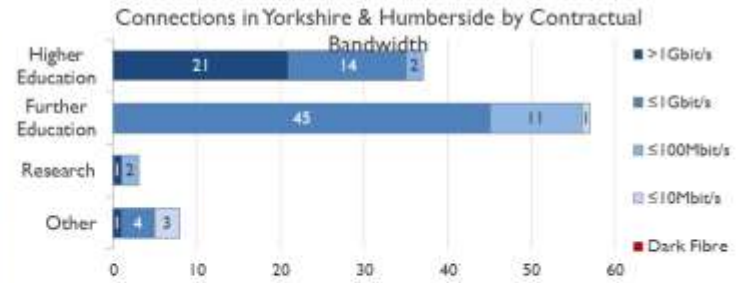

janet

Yorkshire & Humberside Service
Report

February 2019

Average Availability of All Services in Yorkshire & Humberside				Average Availability of All Services in Janet			
Feb 2019	Equivalent Unavailability in Minutes per Service	12 Months Rolling	Equivalent Unavailability in Minutes per Service	Feb 2019	Equivalent Unavailability in Minutes per Service	12 Months Rolling	Equivalent Unavailability in Minutes per Service
100%	0	>99.99%	36	99.95%	19	99.97%	139
Mean Time to Repair		Average Faults per Service per Year		Mean Time to Repair		Average Faults per Service per Year	
3h 55m		0.51		4h 58m		0.35	
Based on 88 faults over the last 24 months				Based on 827 faults over the last 24 months			

NB: Periods of scheduled and emergency maintenance are not included in reliability performance statistics

Service Availability

The SLA target sets a minimum of 99.7% availability for each customer, averaged over a 12 month rolling period