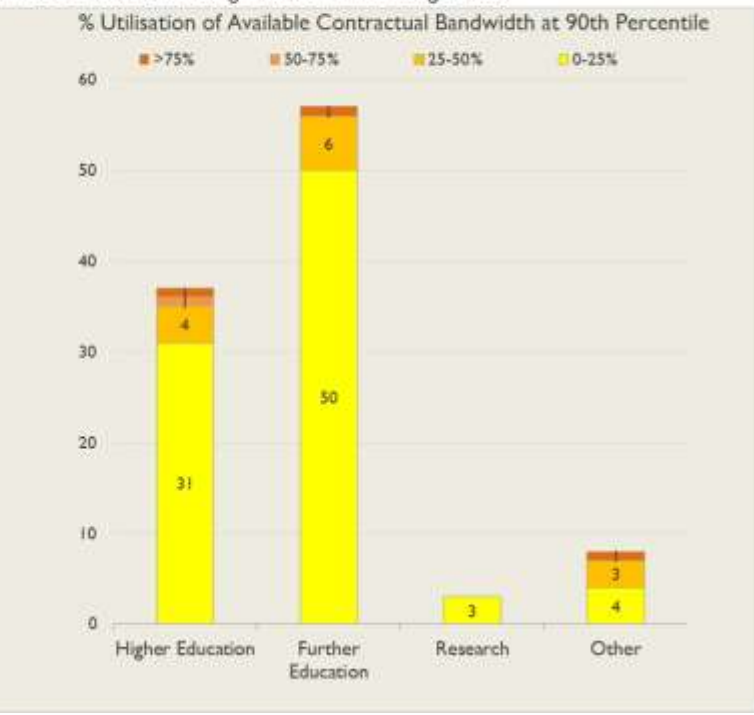

NB: Periods of scheduled and emergency maintenance are not included in reliability performance statistics