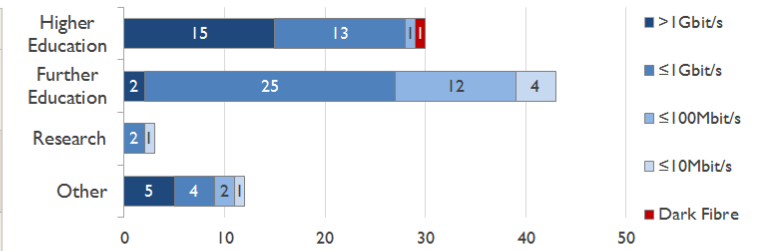

janet

South West Service Report

September 2018

Service Reliability

The SLA sets a target minimum of 99.7% availability for each service averaged over a 12 month rolling period

Connections in South West by Contractual Bandwidth

Average Availability of All Services in South West				Average Availability of All Services in Janet			
Sep 2018	Equivalent Unavailability in Minutes per Service	12 Months Rolling	Equivalent Unavailability in Minutes per Service	Sep 2018	Equivalent Unavailability in Minutes per Service	12 Months Rolling	Equivalent Unavailability in Minutes per Service
100%	0	99.97%	134	99.95%	21	99.98%	97
Mean Time to Repair		Average Faults per Service per Year		Mean Time to Repair		Average Faults per Service per Year	
6h 32m		0.36		5h 00m		0.33	
Based on 52 faults over the last 24 months				Based on 761 faults over the last 24 months			

South West Service Outages - Last 12 Months

NB: Periods of scheduled and emergency maintenance are not included in reliability performance statistics

Connection Usage

Traffic usage is expressed as the sum, in megabits per second, of 90th percentile readings taken during the month, in whichever direction is the greater, for all links being charted