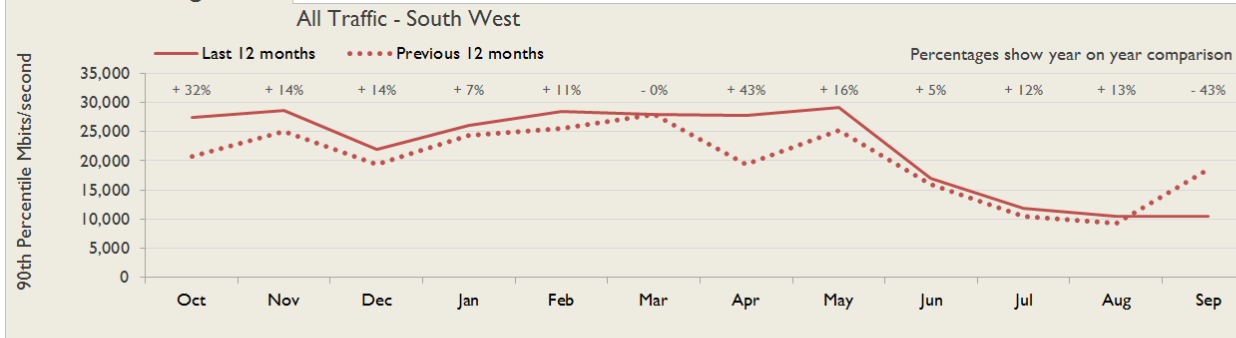

janet

South West Service Report

September 2018

Service Reliability

The SLA sets a target minimum of 99.7% availability for each service averaged over a 12 month rolling period

Connections in South West by Contractual Bandwidth

Average Availability of All Services in South West				Average Availability of All Services in Janet			
Sep 2018	Equivalent Unavailability in Minutes per Service	12 Months Rolling	Equivalent Unavailability in Minutes per Service	Sep 2018	Equivalent Unavailability in Minutes per Service	12 Months Rolling	Equivalent Unavailability in Minutes per Service
100%	0	99.97%	134	99.95%	21	99.98%	97
Mean Time to Repair		Average Faults per Service per Year		Mean Time to Repair		Average Faults per Service per Year	
6h 32m		0.36		5h 00m		0.33	
Based on 52 faults over the last 24 months				Based on 761 faults over the last 24 months			

South West Service Outages - Last 12 Months

NB: Periods of scheduled and emergency maintenance are not included in reliability performance statistics

Connection Usage

Traffic usage is expressed as the sum, in megabits per second, of 90th percentile readings taken during the month, in whichever direction is the greater, for all links being charted

% Utilisation of Available Contractual Bandwidth at 90th Percentile

South West Traffic Against Janet Traffic

Service Availability

The SLA target sets a minimum of 99.7% availability for each customer, averaged over a 12 month rolling period