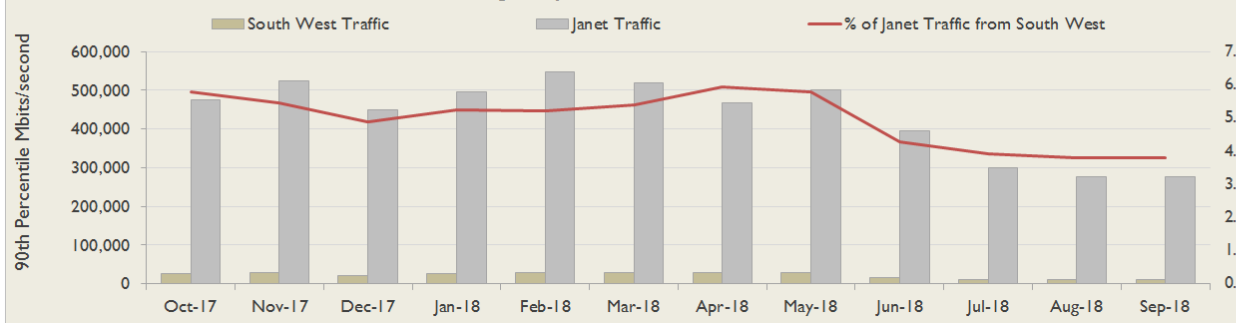

Average Availability of All Services in South West				Average Availability of All Services in Janet			
Sep 2018	Equivalent Unavailability in Minutes per Service	12 Months Rolling	Equivalent Unavailability in Minutes per Service	Sep 2018	Equivalent Unavailability in Minutes per Service	12 Months Rolling	Equivalent Unavailability in Minutes per Service
100%	0	99.97%	134	99.95%	21	99.98%	97
Mean Time to Repair		Average Faults per Service per Year		Mean Time to Repair		Average Faults per Service per Year	
6h 32m		0.36		5h 00m		0.33	
Based on 52 faults over the last 24 months				Based on 761 faults over the last 24 months			

South West Service Outages - Last 12 Months

NB: Periods of scheduled and emergency maintenance are not included in reliability performance statistics

Connection Usage

Traffic usage is expressed as the sum, in megabits per second, of 90th percentile readings taken during the month, in whichever direction is the greater, for all links being charted

% Utilisation of Available Contractual Bandwidth at 90th Percentile

South West Traffic Against Janet Traffic

Service Availability

The SLA target sets a minimum of 99.7% availability for each customer, averaged over a 12 month rolling period