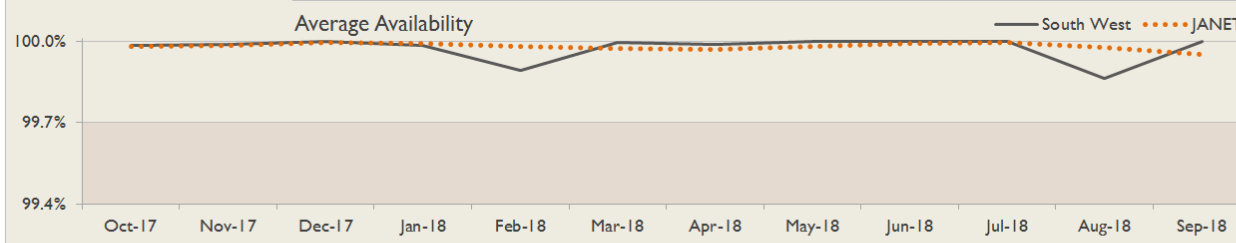

janet

South West Service Report

September 2018

Service Reliability

The SLA sets a target minimum of 99.7% availability for each service averaged over a 12 month rolling period

Connections in South West by Contractual Bandwidth

Average Availability of All Services in South West				Average Availability of All Services in Janet			
Sep 2018	Equivalent Unavailability in Minutes per Service	12 Months Rolling	Equivalent Unavailability in Minutes per Service	Sep 2018	Equivalent Unavailability in Minutes per Service	12 Months Rolling	Equivalent Unavailability in Minutes per Service
100%	0	99.97%	134	99.95%	21	99.98%	97
Mean Time to Repair		Average Faults per Service per Year		Mean Time to Repair		Average Faults per Service per Year	
6h 32m		0.36		5h 00m		0.33	
Based on 52 faults over the last 24 months				Based on 761 faults over the last 24 months			

South West Service Outages - Last 12 Months

NB: Periods of scheduled and emergency maintenance are not included in reliability performance statistics

Connection Usage

Traffic usage is expressed as the sum, in megabits per second, of 90th percentile readings taken during the month, in whichever direction is the greater, for all links being charted

% Utilisation of Available Contractual Bandwidth at 90th Percentile

South West Traffic Against Janet Traffic

Service Availability

The SLA target sets a minimum of 99.7% availability for each customer, averaged over a 12 month rolling period