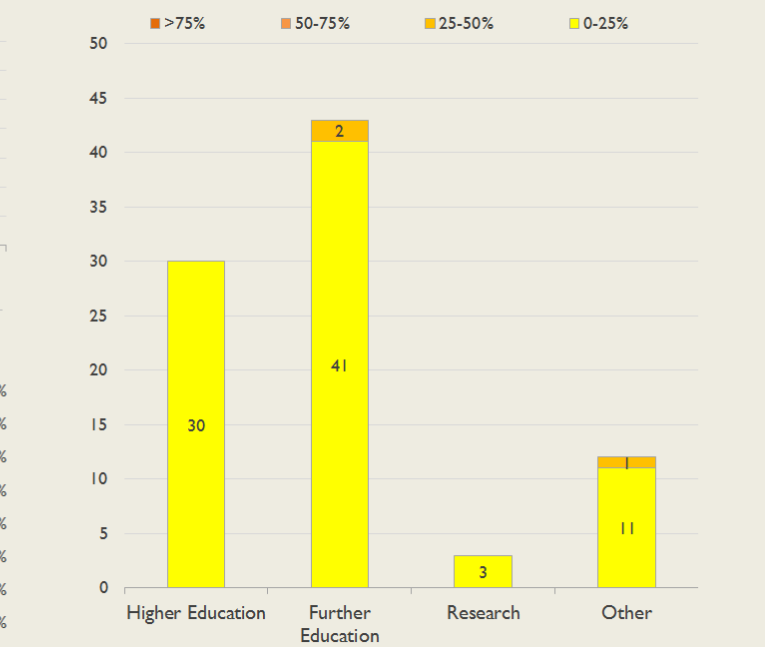

South West Service Outages - Last 12 Months

NB: Periods of scheduled and emergency maintenance are not included in reliability performance statistics

Connection Usage

Traffic usage is expressed as the sum, in megabits per second, of 90th percentile readings taken during the month, in whichever direction is the greater, for all links being charted

% Utilisation of Available Contractual Bandwidth at 90th Percentile

South West Traffic Against Janet Traffic

Service Availability

The SLA target sets a minimum of 99.7% availability for each customer, averaged over a 12 month rolling period