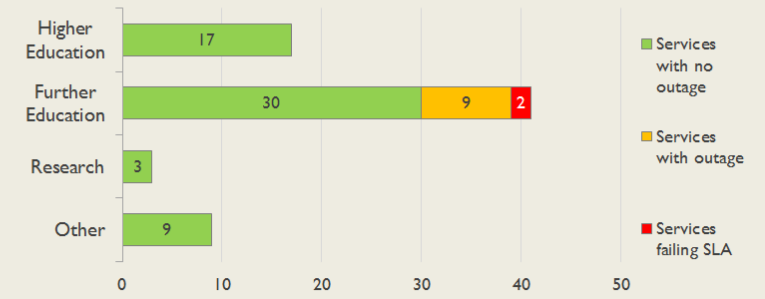

janet

South West Service Report

September 2018

Service Reliability

The SLA sets a target minimum of 99.7% availability for each service averaged over a 12 month rolling period

Connections in South West by Contractual Bandwidth

Average Availability of All Services in South West				Average Availability of All Services in Janet			
Sep 2018	Equivalent Unavailability in Minutes per Service	12 Months Rolling	Equivalent Unavailability in Minutes per Service	Sep 2018	Equivalent Unavailability in Minutes per Service	12 Months Rolling	Equivalent Unavailability in Minutes per Service
100%	0	99.97%	134	99.95%	21	99.98%	97
Mean Time to Repair		Average Faults per Service per Year		Mean Time to Repair		Average Faults per Service per Year	
6h 32m		0.36		5h 00m		0.33	
Based on 52 faults over the last 24 months				Based on 761 faults over the last 24 months			

South West Service Outages - Last 12 Months

NB: Periods of scheduled and emergency maintenance are not included in reliability performance statistics

Connection Usage

Traffic usage is expressed as the sum, in megabits per second, of 90th percentile readings taken during the month, in whichever direction is the greater, for all links being charted

% Utilisation of Available Contractual Bandwidth at 90th Percentile

South West Traffic Against Janet Traffic

Service Availability

The SLA target sets a minimum of 99.7% availability for each customer, averaged over a 12 month rolling period