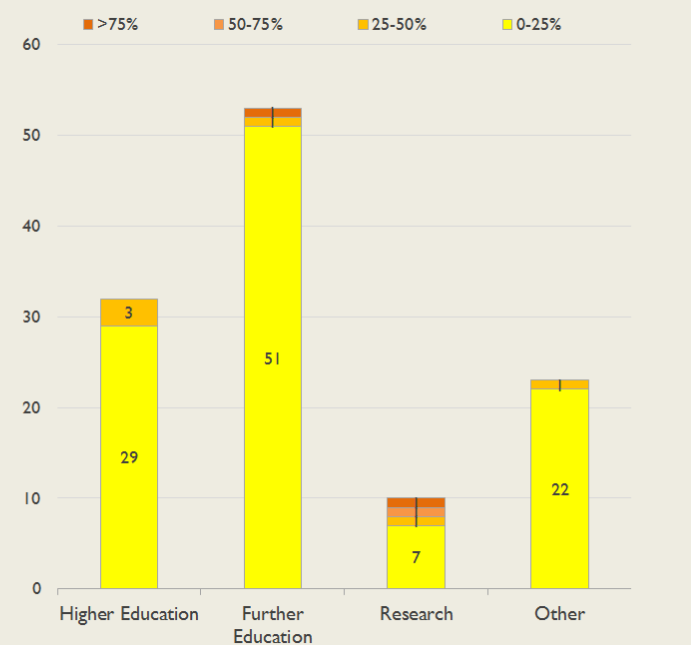

% Utilisation of Available Contractual Bandwidth at 90th Percentile