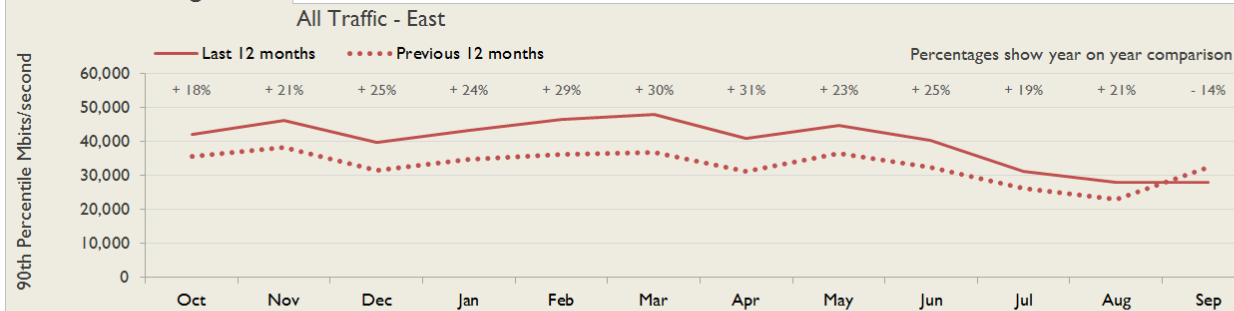

Connections in East by Contractual Bandwidth

Average Availability of All Services in East				Average Availability of All Services in Janet			
Sep 2018	Equivalent Unavailability in Minutes per Service	12 Months Rolling	Equivalent Unavailability in Minutes per Service	Sep 2018	Equivalent Unavailability in Minutes per Service	12 Months Rolling	Equivalent Unavailability in Minutes per Service
100%	0	>99.99%	33	99.95%	21	99.98%	97
Mean Time to Repair		Average Faults per Service per Year		Mean Time to Repair		Average Faults per Service per Year	
3h 21m		0.21		5h 00m		0.33	
Based on 42 faults over the last 24 months				Based on 761 faults over the last 24 months			

East Service Outages - Last 12 Months

NB: Periods of scheduled and emergency maintenance are not included in reliability performance statistics

Connection Usage

Traffic usage is expressed as the sum, in megabits per second, of 90th percentile readings taken during the month, in whichever direction is the greater, for all links being charted