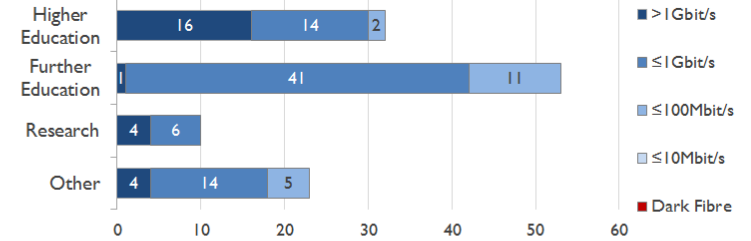

# janet

East Service Report

September 2018

The Jisc logo consists of the word "Jisc" in a white, sans-serif font, centered within a solid orange square.

Jisc

Service Reliability

The SLA sets a target minimum of 99.7% availability for each service averaged over a 12 month rolling period

Connections in East by Contractual Bandwidth

Average Availability of All Services in East				Average Availability of All Services in Janet			
Sep 2018	Equivalent Unavailability in Minutes per Service	12 Months Rolling	Equivalent Unavailability in Minutes per Service	Sep 2018	Equivalent Unavailability in Minutes per Service	12 Months Rolling	Equivalent Unavailability in Minutes per Service
100%	0	>99.99%	33	99.95%	21	99.98%	97
Mean Time to Repair		Average Faults per Service per Year		Mean Time to Repair		Average Faults per Service per Year	
3h 21m		0.21		5h 00m		0.33	
Based on 42 faults over the last 24 months				Based on 761 faults over the last 24 months			

East Service Outages - Last 12 Months

NB: Periods of scheduled and emergency maintenance are not included in reliability performance statistics

Connection Usage

Traffic usage is expressed as the sum, in megabits per second, of 90th percentile readings taken during the month, in whichever direction is the greater, for all links being charted