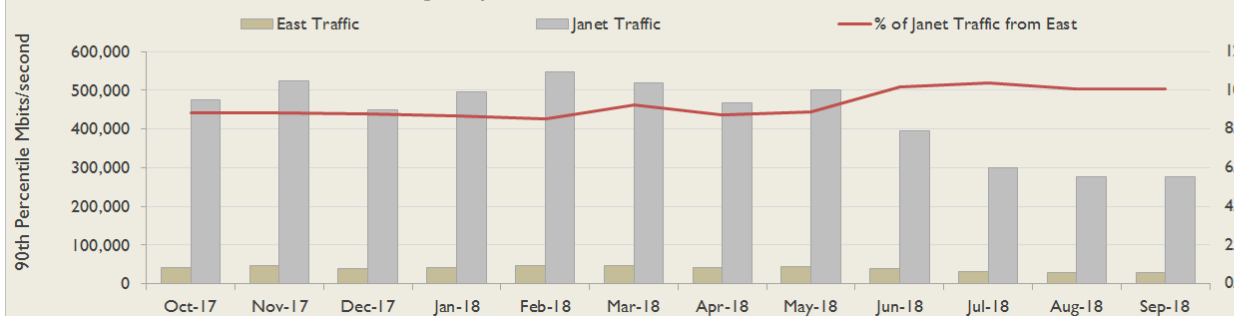

Connections in East by Contractual Bandwidth

Average Availability of All Services in East				Average Availability of All Services in Janet			
Sep 2018	Equivalent Unavailability in Minutes per Service	12 Months Rolling	Equivalent Unavailability in Minutes per Service	Sep 2018	Equivalent Unavailability in Minutes per Service	12 Months Rolling	Equivalent Unavailability in Minutes per Service
100%	0	>99.99%	33	99.95%	21	99.98%	97
Mean Time to Repair		Average Faults per Service per Year		Mean Time to Repair		Average Faults per Service per Year	
3h 21m		0.21		5h 00m		0.33	
Based on 42 faults over the last 24 months				Based on 761 faults over the last 24 months			

East Service Outages - Last 12 Months

NB: Periods of scheduled and emergency maintenance are not included in reliability performance statistics

Connection Usage

Traffic usage is expressed as the sum, in megabits per second, of 90th percentile readings taken during the month, in whichever direction is the greater, for all links being charted

% Utilisation of Available Contractual Bandwidth at 90th Percentile

East Traffic Against Janet Traffic

## Service Availability

The SLA target sets a minimum of 99.7% availability for each customer, averaged over a 12 month rolling period

Periods of scheduled and emergency maintenance are discounted when calculating availability of services