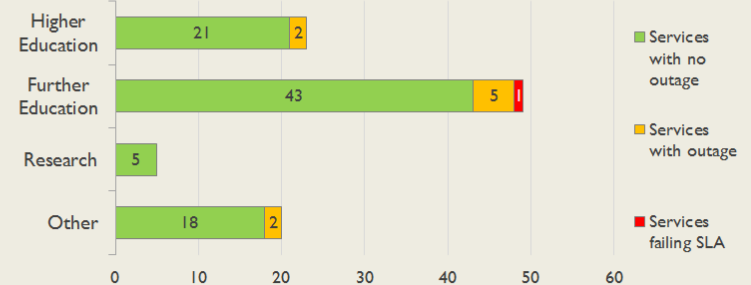

# janet

East Service Report

September 2018

The Jisc logo consists of the word "Jisc" in a white, sans-serif font, centered within a solid orange square.

Jisc

Service Reliability

The SLA sets a target minimum of 99.7% availability for each service averaged over a 12 month rolling period

Connections in East by Contractual Bandwidth

Average Availability of All Services in East				Average Availability of All Services in Janet			
Sep 2018	Equivalent Unavailability in Minutes per Service	12 Months Rolling	Equivalent Unavailability in Minutes per Service	Sep 2018	Equivalent Unavailability in Minutes per Service	12 Months Rolling	Equivalent Unavailability in Minutes per Service
100%	0	>99.99%	33	99.95%	21	99.98%	97
Mean Time to Repair		Average Faults per Service per Year		Mean Time to Repair		Average Faults per Service per Year	
3h 21m		0.21		5h 00m		0.33	
Based on 42 faults over the last 24 months				Based on 761 faults over the last 24 months			

East Service Outages - Last 12 Months

NB: Periods of scheduled and emergency maintenance are not included in reliability performance statistics

Connection Usage

Traffic usage is expressed as the sum, in megabits per second, of 90th percentile readings taken during the month, in whichever direction is the greater, for all links being charted