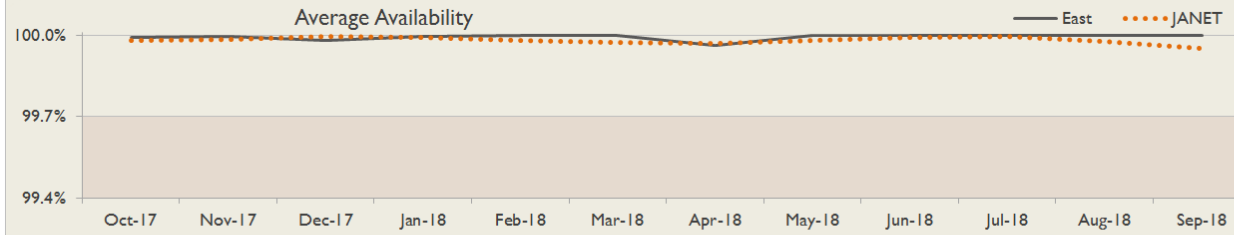

# janet

East Service Report

September 2018

The Jisc logo consists of the word "Jisc" in a white, sans-serif font, centered within a solid orange square.

Jisc

Service Reliability

The SLA sets a target minimum of 99.7% availability for each service averaged over a 12 month rolling period

Connections in East by Contractual Bandwidth

Average Availability of All Services in East				Average Availability of All Services in Janet			
Sep 2018	Equivalent Unavailability in Minutes per Service	12 Months Rolling	Equivalent Unavailability in Minutes per Service	Sep 2018	Equivalent Unavailability in Minutes per Service	12 Months Rolling	Equivalent Unavailability in Minutes per Service
100%	0	>99.99%	33	99.95%	21	99.98%	97
Mean Time to Repair		Average Faults per Service per Year		Mean Time to Repair		Average Faults per Service per Year	
3h 21m		0.21		5h 00m		0.33	
Based on 42 faults over the last 24 months				Based on 761 faults over the last 24 months			

East Service Outages - Last 12 Months

NB: Periods of scheduled and emergency maintenance are not included in reliability performance statistics

Connection Usage

Traffic usage is expressed as the sum, in megabits per second, of 90th percentile readings taken during the month, in whichever direction is the greater, for all links being charted