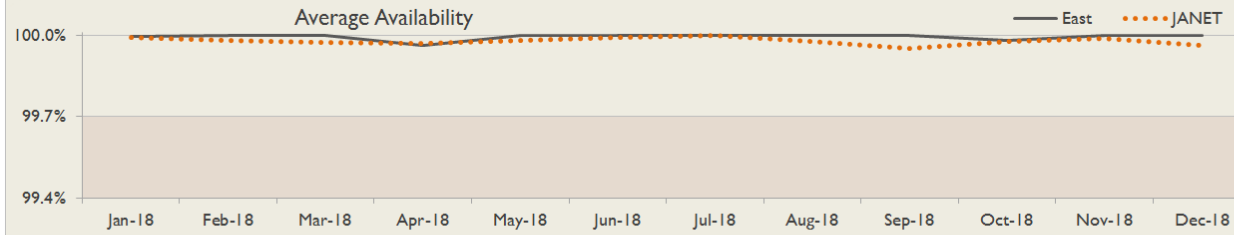

janet

East Service Report

December 2018

The Jisc logo consists of the word "Jisc" in a white, sans-serif font, centered within a solid orange square.

Jisc

Service Reliability

The SLA sets a target minimum of 99.7% availability for each service averaged over a 12 month rolling period

Connections in East by Contractual Bandwidth

Average Availability of All Services in East				Average Availability of All Services in Janet			
Dec 2018	Equivalent Unavailability in Minutes per Service	12 Months Rolling	Equivalent Unavailability in Minutes per Service	Dec 2018	Equivalent Unavailability in Minutes per Service	12 Months Rolling	Equivalent Unavailability in Minutes per Service
100%	0	>99.99%	26	99.96%	17	99.98%	114
Mean Time to Repair		Average Faults per Service per Year		Mean Time to Repair		Average Faults per Service per Year	
2h 41m		0.22		4h 54m		0.33	
Based on 43 faults over the last 24 months				Based on 766 faults over the last 24 months			

East Service Outages - Last 12 Months

NB: Periods of scheduled and emergency maintenance are not included in reliability performance statistics

Connection Usage

Traffic usage is expressed as the sum, in megabits per second, of 90th percentile readings taken during the month, in whichever direction is the greater, for all links being charted

% Utilisation of Available Contractual Bandwidth at 90th Percentile

East Traffic Against Janet Traffic

Service Availability

The SLA target sets a minimum of 99.7% availability for each customer, averaged over a 12 month rolling period