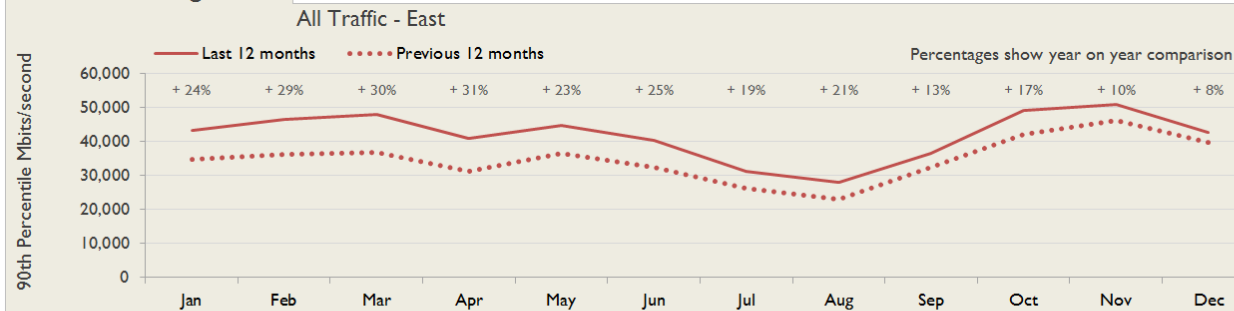

Connections in East by Contractual Bandwidth

Average Availability of All Services in East				Average Availability of All Services in Janet			
Dec 2018	Equivalent Unavailability in Minutes per Service	12 Months Rolling	Equivalent Unavailability in Minutes per Service	Dec 2018	Equivalent Unavailability in Minutes per Service	12 Months Rolling	Equivalent Unavailability in Minutes per Service
100%	0	>99.99%	26	99.96%	17	99.98%	114
Mean Time to Repair		Average Faults per Service per Year		Mean Time to Repair		Average Faults per Service per Year	
2h 41m		0.22		4h 54m		0.33	
Based on 43 faults over the last 24 months				Based on 766 faults over the last 24 months			

East Service Outages - Last 12 Months

NB: Periods of scheduled and emergency maintenance are not included in reliability performance statistics

Connection Usage

Traffic usage is expressed as the sum, in megabits per second, of 90th percentile readings taken during the month, in whichever direction is the greater, for all links being charted

% Utilisation of Available Contractual Bandwidth at 90th Percentile

East Traffic Against Janet Traffic

Service Availability

The SLA target sets a minimum of 99.7% availability for each customer, averaged over a 12 month rolling period