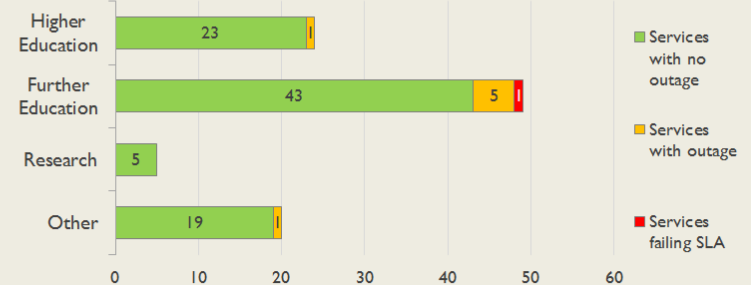

janet

East Service Report

December 2018

The Jisc logo consists of the word "Jisc" in a white, sans-serif font, centered within a solid orange square.

Jisc

Service Reliability

The SLA sets a target minimum of 99.7% availability for each service averaged over a 12 month rolling period

Connections in East by Contractual Bandwidth

Average Availability of All Services in East				Average Availability of All Services in Janet			
Dec 2018	Equivalent Unavailability in Minutes per Service	12 Months Rolling	Equivalent Unavailability in Minutes per Service	Dec 2018	Equivalent Unavailability in Minutes per Service	12 Months Rolling	Equivalent Unavailability in Minutes per Service
100%	0	>99.99%	26	99.96%	17	99.98%	114
Mean Time to Repair		Average Faults per Service per Year		Mean Time to Repair		Average Faults per Service per Year	
2h 41m		0.22		4h 54m		0.33	
Based on 43 faults over the last 24 months				Based on 766 faults over the last 24 months			

East Service Outages - Last 12 Months

NB: Periods of scheduled and emergency maintenance are not included in reliability performance statistics

Connection Usage

Traffic usage is expressed as the sum, in megabits per second, of 90th percentile readings taken during the month, in whichever direction is the greater, for all links being charted