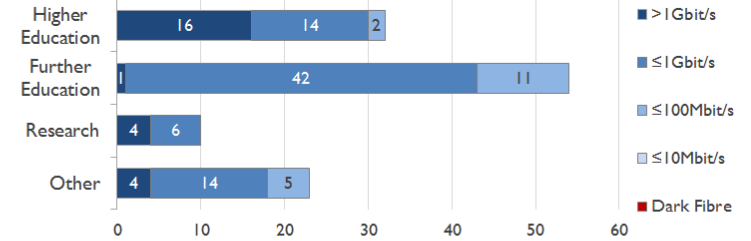

janet

East Service Report

December 2018

The Jisc logo consists of the word "Jisc" in a white, sans-serif font, centered within a solid orange square.

Jisc

Service Reliability

The SLA sets a target minimum of 99.7% availability for each service averaged over a 12 month rolling period

Connections in East by Contractual Bandwidth

Average Availability of All Services in East				Average Availability of All Services in Janet			
Dec 2018	Equivalent Unavailability in Minutes per Service	12 Months Rolling	Equivalent Unavailability in Minutes per Service	Dec 2018	Equivalent Unavailability in Minutes per Service	12 Months Rolling	Equivalent Unavailability in Minutes per Service
100%	0	>99.99%	26	99.96%	17	99.98%	114
Mean Time to Repair		Average Faults per Service per Year		Mean Time to Repair		Average Faults per Service per Year	
2h 41m		0.22		4h 54m		0.33	
Based on 43 faults over the last 24 months				Based on 766 faults over the last 24 months			

East Service Outages - Last 12 Months

NB: Periods of scheduled and emergency maintenance are not included in reliability performance statistics

Connection Usage

Traffic usage is expressed as the sum, in megabits per second, of 90th percentile readings taken during the month, in whichever direction is the greater, for all links being charted