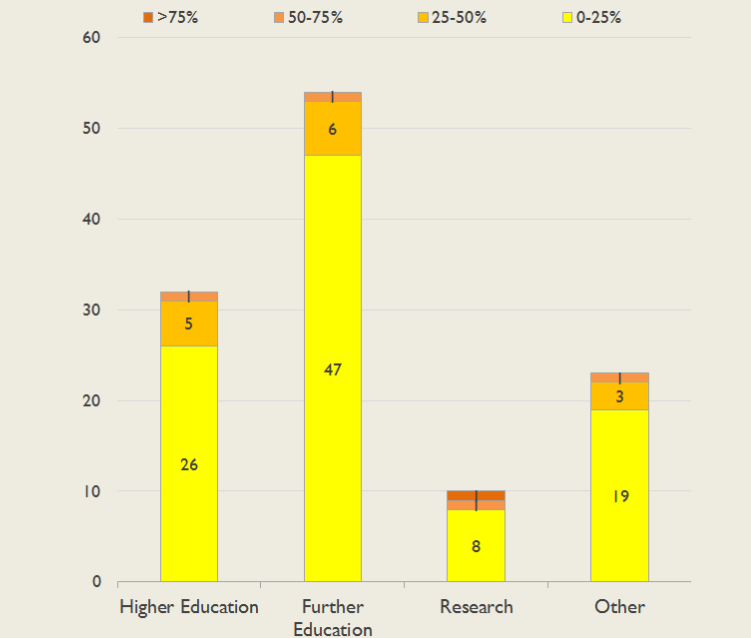

East Service Outages - Last 12 Months

NB: Periods of scheduled and emergency maintenance are not included in reliability performance statistics

Connection Usage

Traffic usage is expressed as the sum, in megabits per second, of 90th percentile readings taken during the month, in whichever direction is the greater, for all links being charted

% Utilisation of Available Contractual Bandwidth at 90th Percentile

East Traffic Against Janet Traffic

Service Availability

The SLA target sets a minimum of 99.7% availability for each customer, averaged over a 12 month rolling period