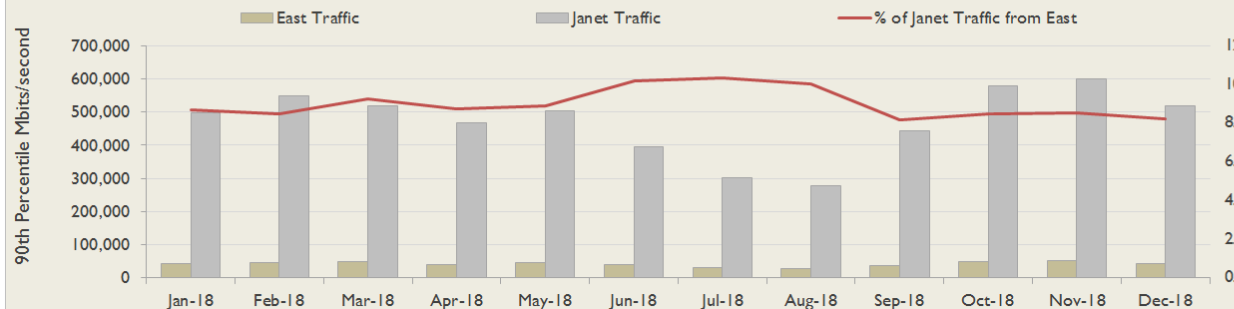

Connections in East by Contractual Bandwidth

Average Availability of All Services in East				Average Availability of All Services in Janet			
Dec 2018	Equivalent Unavailability in Minutes per Service	12 Months Rolling	Equivalent Unavailability in Minutes per Service	Dec 2018	Equivalent Unavailability in Minutes per Service	12 Months Rolling	Equivalent Unavailability in Minutes per Service
100%	0	>99.99%	26	99.96%	17	99.98%	114
Mean Time to Repair		Average Faults per Service per Year		Mean Time to Repair		Average Faults per Service per Year	
2h 41m		0.22		4h 54m		0.33	
Based on 43 faults over the last 24 months				Based on 766 faults over the last 24 months			

East Service Outages - Last 12 Months

NB: Periods of scheduled and emergency maintenance are not included in reliability performance statistics

Connection Usage

Traffic usage is expressed as the sum, in megabits per second, of 90th percentile readings taken during the month, in whichever direction is the greater, for all links being charted

% Utilisation of Available Contractual Bandwidth at 90th Percentile

East Traffic Against Janet Traffic

Service Availability

The SLA target sets a minimum of 99.7% availability for each customer, averaged over a 12 month rolling period