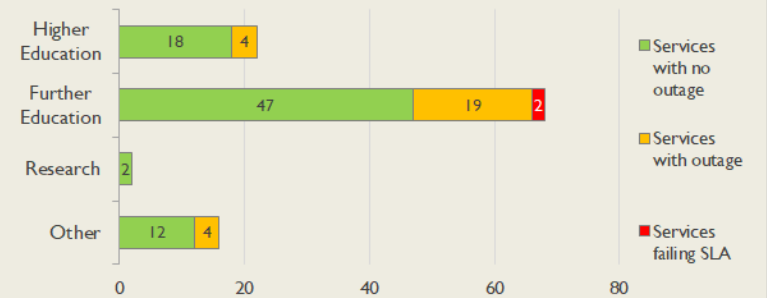

janet

North West Service Report

September 2018

Service Reliability

The SLA sets a target minimum of 99.7% availability for each service averaged over a 12 month rolling period

Connections in North West by Contractual Bandwidth

Average Availability of All Services in North West				Average Availability of All Services in Janet			
Sep 2018	Equivalent Unavailability in Minutes per Service	12 Months Rolling	Equivalent Unavailability in Minutes per Service	Sep 2018	Equivalent Unavailability in Minutes per Service	12 Months Rolling	Equivalent Unavailability in Minutes per Service
100%	0	99.98%	122	99.95%	21	99.98%	97
Mean Time to Repair		Average Faults per Service per Year		Mean Time to Repair		Average Faults per Service per Year	
4h 19m		0.60		5h 00m		0.33	
Based on 132 faults over the last 24 months				Based on 761 faults over the last 24 months			

North West Service Outages - Last 12 Months

NB: Periods of scheduled and emergency maintenance are not included in reliability performance statistics

Connection Usage

Traffic usage is expressed as the sum, in megabits per second, of 90th percentile readings taken during the month, in whichever direction is the greater, for all links being charted