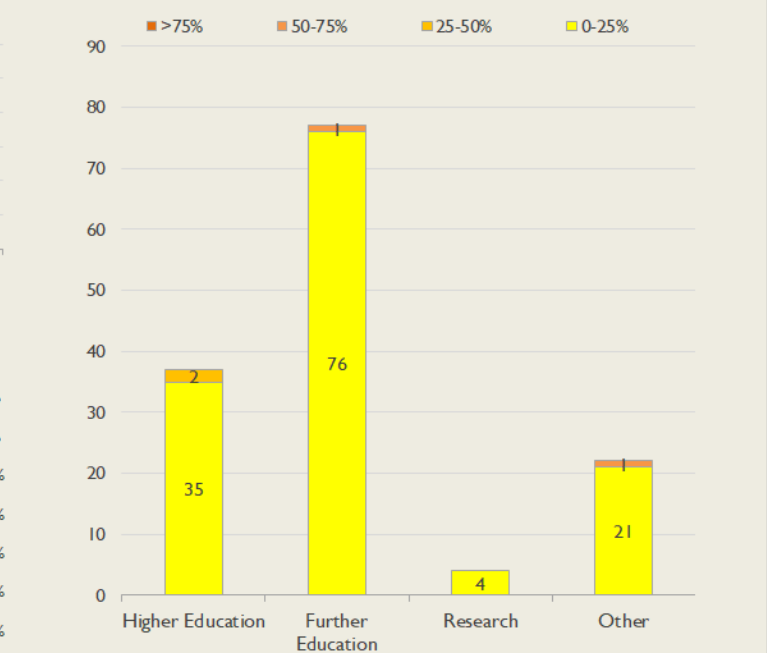

North West Service Outages - Last 12 Months

NB: Periods of scheduled and emergency maintenance are not included in reliability performance statistics

Connection Usage

Traffic usage is expressed as the sum, in megabits per second, of 90th percentile readings taken during the month, in whichever direction is the greater, for all links being charted

% Utilisation of Available Contractual Bandwidth at 90th Percentile

North West Traffic Against Janet Traffic

Service Availability

The SLA target sets a minimum of 99.7% availability for each customer, averaged over a 12 month rolling period