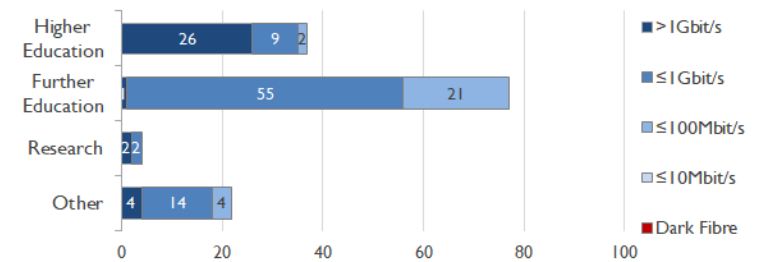

janet

North West Service Report

September 2018

Service Reliability

The SLA sets a target minimum of 99.7% availability for each service averaged over a 12 month rolling period

Connections in North West by Contractual Bandwidth

Average Availability of All Services in North West				Average Availability of All Services in Janet			
Sep 2018	Equivalent Unavailability in Minutes per Service	12 Months Rolling	Equivalent Unavailability in Minutes per Service	Sep 2018	Equivalent Unavailability in Minutes per Service	12 Months Rolling	Equivalent Unavailability in Minutes per Service
100%	0	99.98%	122	99.95%	21	99.98%	97
Mean Time to Repair		Average Faults per Service per Year		Mean Time to Repair		Average Faults per Service per Year	
4h 19m		0.60		5h 00m		0.33	
Based on 132 faults over the last 24 months				Based on 761 faults over the last 24 months			

North West Service Outages - Last 12 Months

NB: Periods of scheduled and emergency maintenance are not included in reliability performance statistics

Connection Usage

Traffic usage is expressed as the sum, in megabits per second, of 90th percentile readings taken during the month, in whichever direction is the greater, for all links being charted