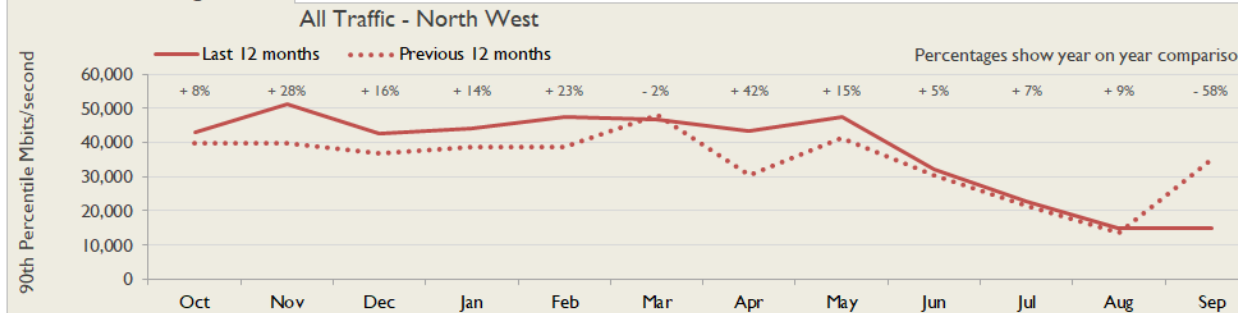

janet

North West Service Report

September 2018

Service Reliability

The SLA sets a target minimum of 99.7% availability for each service averaged over a 12 month rolling period

Connections in North West by Contractual Bandwidth

Average Availability of All Services in North West				Average Availability of All Services in Janet			
Sep 2018	Equivalent Unavailability in Minutes per Service	12 Months Rolling	Equivalent Unavailability in Minutes per Service	Sep 2018	Equivalent Unavailability in Minutes per Service	12 Months Rolling	Equivalent Unavailability in Minutes per Service
100%	0	99.98%	122	99.95%	21	99.98%	97
Mean Time to Repair		Average Faults per Service per Year		Mean Time to Repair		Average Faults per Service per Year	
4h 19m		0.60		5h 00m		0.33	
Based on 132 faults over the last 24 months				Based on 761 faults over the last 24 months			

North West Service Outages - Last 12 Months

NB: Periods of scheduled and emergency maintenance are not included in reliability performance statistics

Connection Usage

Traffic usage is expressed as the sum, in megabits per second, of 90th percentile readings taken during the month, in whichever direction is the greater, for all links being charted

% Utilisation of Available Contractual Bandwidth at 90th Percentile

North West Traffic Against Janet Traffic

Service Availability

The SLA target sets a minimum of 99.7% availability for each customer, averaged over a 12 month rolling period