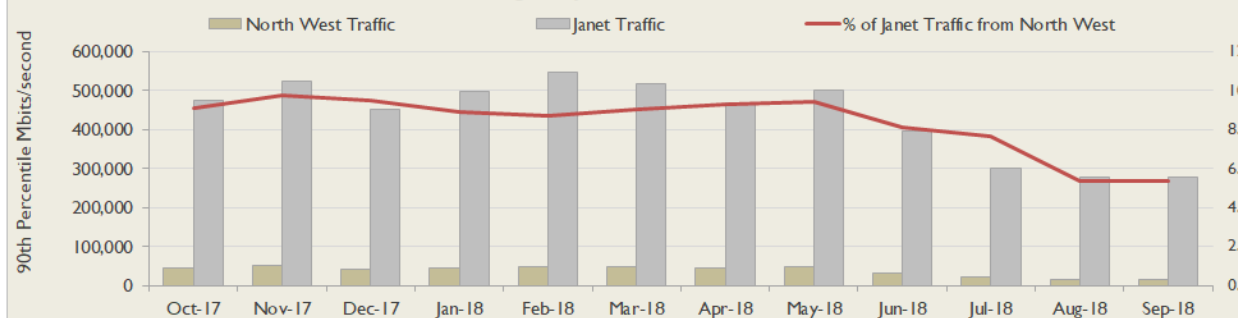

Average Availability of All Services in North West				Average Availability of All Services in Janet			
Sep 2018	Equivalent Unavailability in Minutes per Service	12 Months Rolling	Equivalent Unavailability in Minutes per Service	Sep 2018	Equivalent Unavailability in Minutes per Service	12 Months Rolling	Equivalent Unavailability in Minutes per Service
100%	0	99.98%	122	99.95%	21	99.98%	97
Mean Time to Repair		Average Faults per Service per Year		Mean Time to Repair		Average Faults per Service per Year	
4h 19m		0.60		5h 00m		0.33	
Based on 132 faults over the last 24 months				Based on 761 faults over the last 24 months			

North West Service Outages - Last 12 Months

NB: Periods of scheduled and emergency maintenance are not included in reliability performance statistics

Connection Usage

Traffic usage is expressed as the sum, in megabits per second, of 90th percentile readings taken during the month, in whichever direction is the greater, for all links being charted

% Utilisation of Available Contractual Bandwidth at 90th Percentile

North West Traffic Against Janet Traffic

Service Availability

The SLA target sets a minimum of 99.7% availability for each customer, averaged over a 12 month rolling period