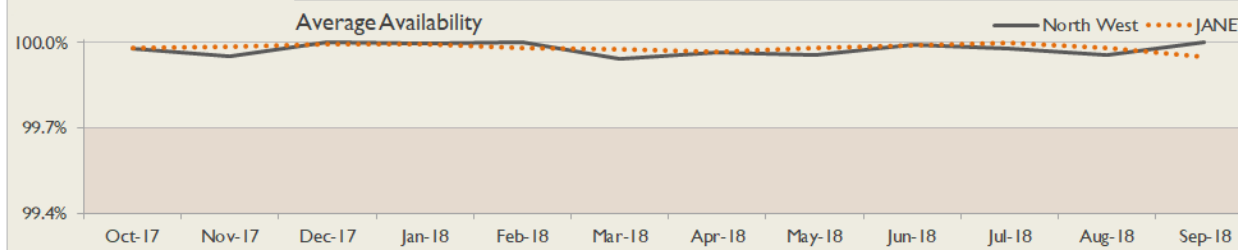

janet

North West Service Report

September 2018

Service Reliability

The SLA sets a target minimum of 99.7% availability for each service averaged over a 12 month rolling period

Connections in North West by Contractual Bandwidth

Average Availability of All Services in North West				Average Availability of All Services in Janet			
Sep 2018	Equivalent Unavailability in Minutes per Service	12 Months Rolling	Equivalent Unavailability in Minutes per Service	Sep 2018	Equivalent Unavailability in Minutes per Service	12 Months Rolling	Equivalent Unavailability in Minutes per Service
100%	0	99.98%	122	99.95%	21	99.98%	97
Mean Time to Repair		Average Faults per Service per Year		Mean Time to Repair		Average Faults per Service per Year	
4h 19m		0.60		5h 00m		0.33	
Based on 132 faults over the last 24 months				Based on 761 faults over the last 24 months			

North West Service Outages - Last 12 Months

NB: Periods of scheduled and emergency maintenance are not included in reliability performance statistics

Connection Usage

Traffic usage is expressed as the sum, in megabits per second, of 90th percentile readings taken during the month, in whichever direction is the greater, for all links being charted

% Utilisation of Available Contractual Bandwidth at 90th Percentile

North West Traffic Against Janet Traffic

Service Availability

The SLA target sets a minimum of 99.7% availability for each customer, averaged over a 12 month rolling period