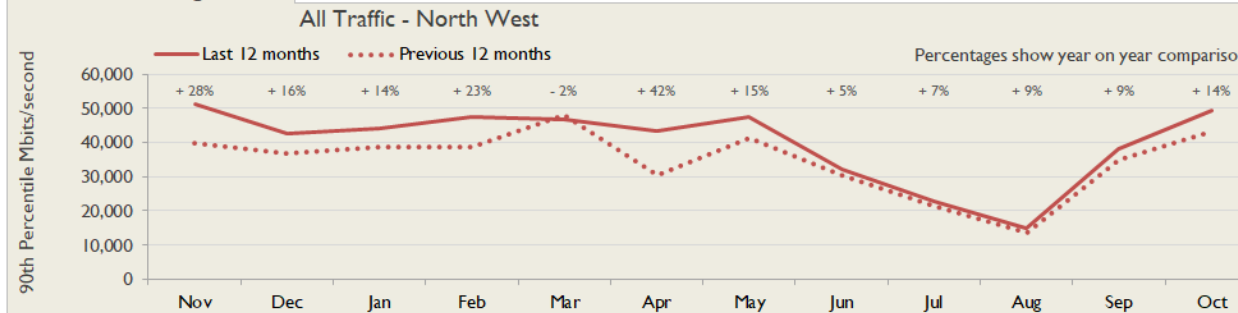

janet

North West Service Report

October 2018

Service Reliability

The SLA sets a target minimum of 99.7% availability for each service averaged over a 12 month rolling period

Connections in North West by Contractual Bandwidth

Average Availability of All Services in North West				Average Availability of All Services in Janet			
Oct 2018	Equivalent Unavailability in Minutes per Service	12 Months Rolling	Equivalent Unavailability in Minutes per Service	Oct 2018	Equivalent Unavailability in Minutes per Service	12 Months Rolling	Equivalent Unavailability in Minutes per Service
99.97%	12	99.98%	124	99.98%	11	99.98%	100
Mean Time to Repair		Average Faults per Service per Year		Mean Time to Repair		Average Faults per Service per Year	
3h 58m		0.64		4h 36m		0.35	
Based on 140 faults over the last 24 months				Based on 824 faults over the last 24 months			

North West Service Outages - Last 12 Months

NB: Periods of scheduled and emergency maintenance are not included in reliability performance statistics

Connection Usage

Traffic usage is expressed as the sum, in megabits per second, of 90th percentile readings taken during the month, in whichever direction is the greater, for all links being charted

% Utilisation of Available Contractual Bandwidth at 90th Percentile

North West Traffic Against Janet Traffic

Service Availability

The SLA target sets a minimum of 99.7% availability for each customer, averaged over a 12 month rolling period