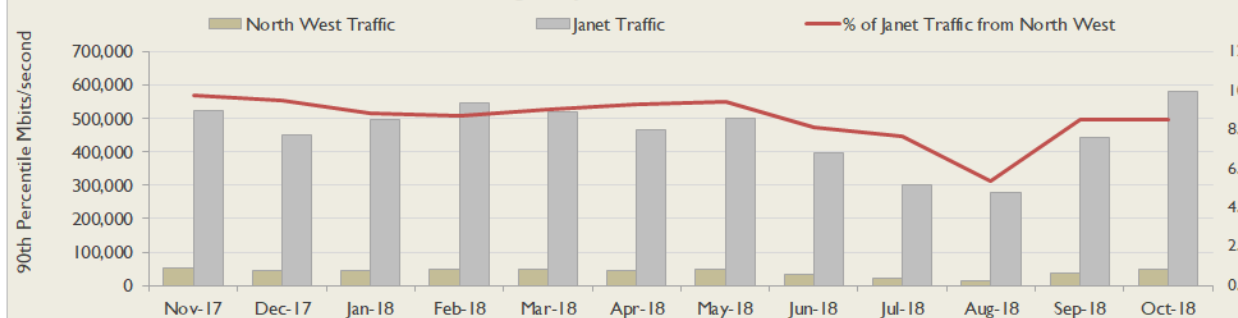

Average Availability of All Services in North West				Average Availability of All Services in Janet			
Oct 2018	Equivalent Unavailability in Minutes per Service	12 Months Rolling	Equivalent Unavailability in Minutes per Service	Oct 2018	Equivalent Unavailability in Minutes per Service	12 Months Rolling	Equivalent Unavailability in Minutes per Service
99.97%	12	99.98%	124	99.98%	11	99.98%	100
Mean Time to Repair		Average Faults per Service per Year		Mean Time to Repair		Average Faults per Service per Year	
3h 58m		0.64		4h 36m		0.35	
Based on 140 faults over the last 24 months				Based on 824 faults over the last 24 months			

North West Service Outages - Last 12 Months

NB: Periods of scheduled and emergency maintenance are not included in reliability performance statistics

Connection Usage

Traffic usage is expressed as the sum, in megabits per second, of 90th percentile readings taken during the month, in whichever direction is the greater, for all links being charted

% Utilisation of Available Contractual Bandwidth at 90th Percentile

North West Traffic Against Janet Traffic

Service Availability

The SLA target sets a minimum of 99.7% availability for each customer, averaged over a 12 month rolling period