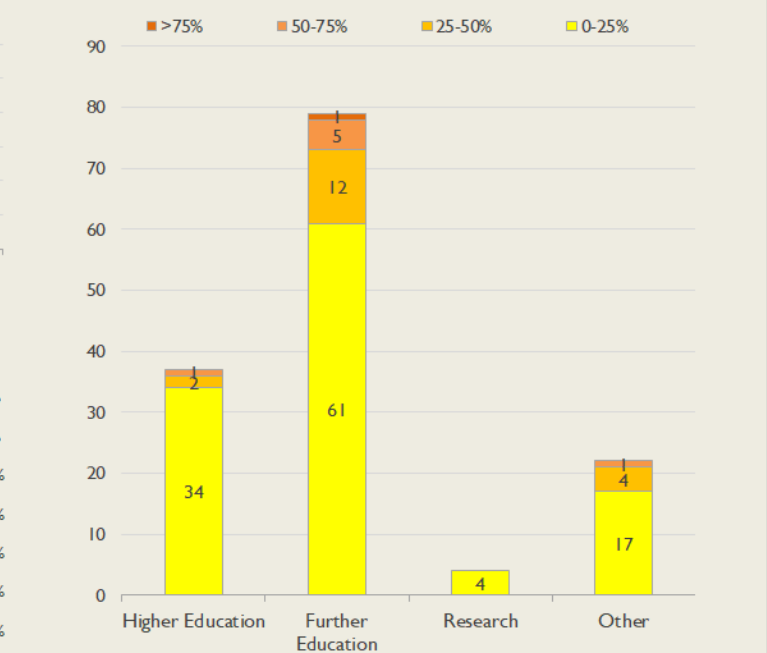

North West Service Outages - Last 12 Months

NB: Periods of scheduled and emergency maintenance are not included in reliability performance statistics

Connection Usage

Traffic usage is expressed as the sum, in megabits per second, of 90th percentile readings taken during the month, in whichever direction is the greater, for all links being charted

% Utilisation of Available Contractual Bandwidth at 90th Percentile

North West Traffic Against Janet Traffic

Service Availability

The SLA target sets a minimum of 99.7% availability for each customer, averaged over a 12 month rolling period