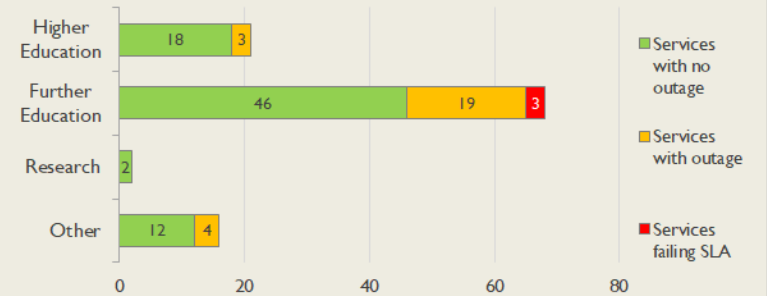

janet

North West Service Report

October 2018

Service Reliability

The SLA sets a target minimum of 99.7% availability for each service averaged over a 12 month rolling period

Connections in North West by Contractual Bandwidth

Average Availability of All Services in North West				Average Availability of All Services in Janet			
Oct 2018	Equivalent Unavailability in Minutes per Service	12 Months Rolling	Equivalent Unavailability in Minutes per Service	Oct 2018	Equivalent Unavailability in Minutes per Service	12 Months Rolling	Equivalent Unavailability in Minutes per Service
99.97%	12	99.98%	124	99.98%	11	99.98%	100
Mean Time to Repair		Average Faults per Service per Year		Mean Time to Repair		Average Faults per Service per Year	
3h 58m		0.64		4h 36m		0.35	
Based on 140 faults over the last 24 months				Based on 824 faults over the last 24 months			

North West Service Outages - Last 12 Months

NB: Periods of scheduled and emergency maintenance are not included in reliability performance statistics

Connection Usage

Traffic usage is expressed as the sum, in megabits per second, of 90th percentile readings taken during the month, in whichever direction is the greater, for all links being charted