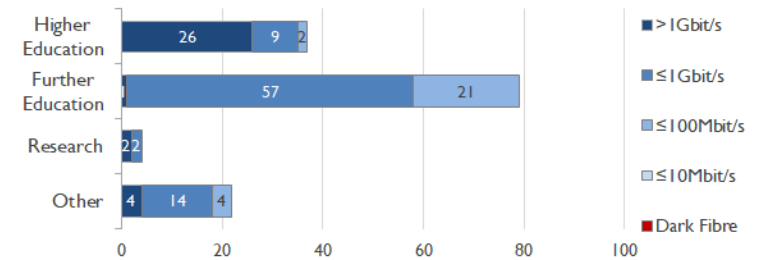

janet

North West Service Report

October 2018

Service Reliability

The SLA sets a target minimum of 99.7% availability for each service averaged over a 12 month rolling period

Connections in North West by Contractual Bandwidth

Average Availability of All Services in North West				Average Availability of All Services in Janet			
Oct 2018	Equivalent Unavailability in Minutes per Service	12 Months Rolling	Equivalent Unavailability in Minutes per Service	Oct 2018	Equivalent Unavailability in Minutes per Service	12 Months Rolling	Equivalent Unavailability in Minutes per Service
99.97%	12	99.98%	124	99.98%	11	99.98%	100
Mean Time to Repair		Average Faults per Service per Year		Mean Time to Repair		Average Faults per Service per Year	
3h 58m		0.64		4h 36m		0.35	
Based on 140 faults over the last 24 months				Based on 824 faults over the last 24 months			

North West Service Outages - Last 12 Months

NB: Periods of scheduled and emergency maintenance are not included in reliability performance statistics

Connection Usage

Traffic usage is expressed as the sum, in megabits per second, of 90th percentile readings taken during the month, in whichever direction is the greater, for all links being charted