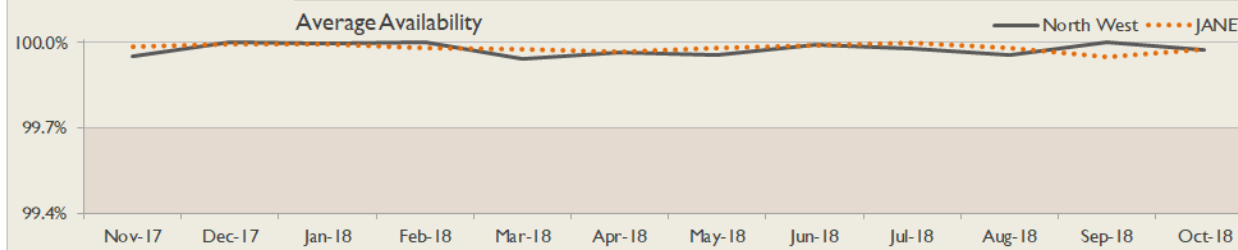

janet

North West Service Report

October 2018

Service Reliability

The SLA sets a target minimum of 99.7% availability for each service averaged over a 12 month rolling period

Connections in North West by Contractual Bandwidth

Average Availability of All Services in North West				Average Availability of All Services in Janet			
Oct 2018	Equivalent Unavailability in Minutes per Service	12 Months Rolling	Equivalent Unavailability in Minutes per Service	Oct 2018	Equivalent Unavailability in Minutes per Service	12 Months Rolling	Equivalent Unavailability in Minutes per Service
99.97%	12	99.98%	124	99.98%	11	99.98%	100
Mean Time to Repair		Average Faults per Service per Year		Mean Time to Repair		Average Faults per Service per Year	
3h 58m		0.64		4h 36m		0.35	
Based on 140 faults over the last 24 months				Based on 824 faults over the last 24 months			

North West Service Outages - Last 12 Months

NB: Periods of scheduled and emergency maintenance are not included in reliability performance statistics

Connection Usage

Traffic usage is expressed as the sum, in megabits per second, of 90th percentile readings taken during the month, in whichever direction is the greater, for all links being charted

% Utilisation of Available Contractual Bandwidth at 90th Percentile

North West Traffic Against Janet Traffic

Service Availability

The SLA target sets a minimum of 99.7% availability for each customer, averaged over a 12 month rolling period