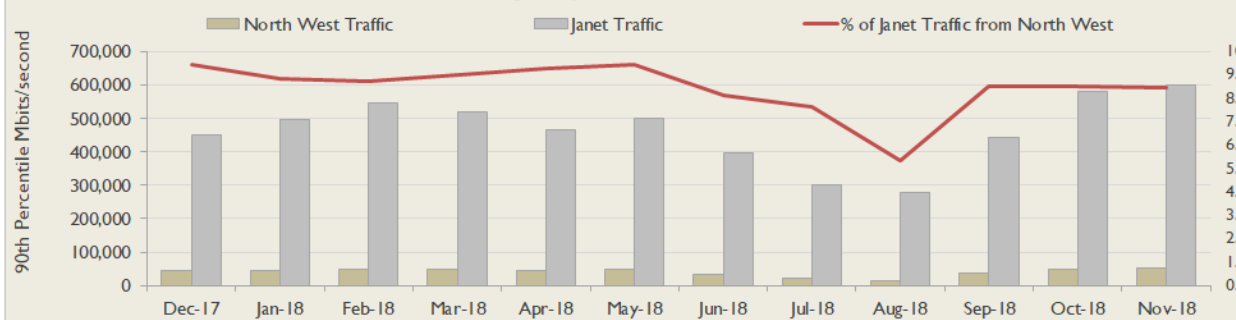

Average Availability of All Services in North West				Average Availability of All Services in Janet			
Nov 2018	Equivalent Unavailability in Minutes per Service	12 Months Rolling	Equivalent Unavailability in Minutes per Service	Nov 2018	Equivalent Unavailability in Minutes per Service	12 Months Rolling	Equivalent Unavailability in Minutes per Service
99.95%	22	99.98%	126	99.99%	6	99.98%	99
Mean Time to Repair		Average Faults per Service per Year		Mean Time to Repair		Average Faults per Service per Year	
4h 08m		0.60		4h 30m		0.34	
Based on 131 faults over the last 24 months				Based on 786 faults over the last 24 months			

North West Service Outages - Last 12 Months

NB: Periods of scheduled and emergency maintenance are not included in reliability performance statistics

Connection Usage

Traffic usage is expressed as the sum, in megabits per second, of 90th percentile readings taken during the month, in whichever direction is the greater, for all links being charted

## Service Availability

The SLA target sets a minimum of 99.7% availability for each customer, averaged over a 12 month rolling period

Periods of scheduled and emergency maintenance are discounted when calculating availability of services