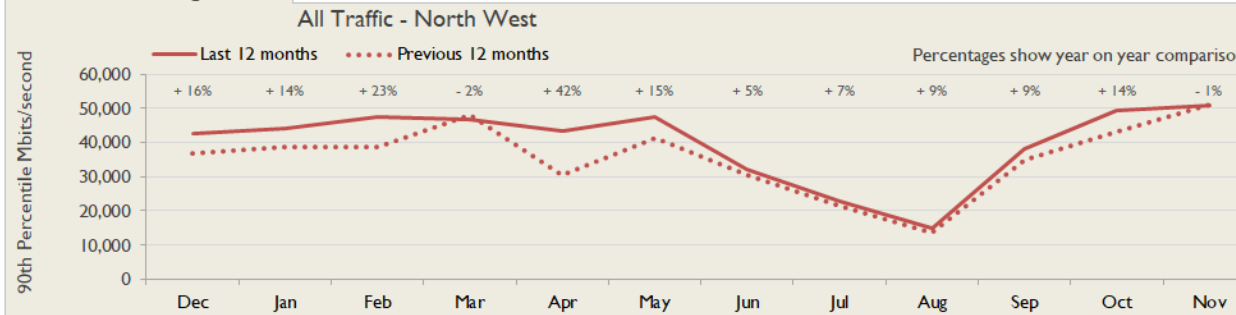

janet

North West Service Report

November 2018

Service Reliability

The SLA sets a target minimum of 99.7% availability for each service averaged over a 12 month rolling period

Connections in North West by Contractual Bandwidth

Average Availability of All Services in North West				Average Availability of All Services in Janet			
Nov 2018	Equivalent Unavailability in Minutes per Service	12 Months Rolling	Equivalent Unavailability in Minutes per Service	Nov 2018	Equivalent Unavailability in Minutes per Service	12 Months Rolling	Equivalent Unavailability in Minutes per Service
99.95%	22	99.98%	126	99.99%	6	99.98%	99
Mean Time to Repair		Average Faults per Service per Year		Mean Time to Repair		Average Faults per Service per Year	
4h 08m		0.60		4h 30m		0.34	
Based on 131 faults over the last 24 months				Based on 786 faults over the last 24 months			

North West Service Outages - Last 12 Months

NB: Periods of scheduled and emergency maintenance are not included in reliability performance statistics

Connection Usage

Traffic usage is expressed as the sum, in megabits per second, of 90th percentile readings taken during the month, in whichever direction is the greater, for all links being charted

## Service Availability

The SLA target sets a minimum of 99.7% availability for each customer, averaged over a 12 month rolling period

Periods of scheduled and emergency maintenance are discounted when calculating availability of services