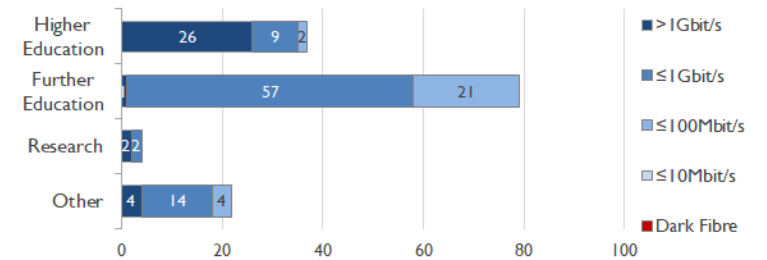

janet

North West Service Report

November 2018

Service Reliability

The SLA sets a target minimum of 99.7% availability for each service averaged over a 12 month rolling period

Connections in North West by Contractual Bandwidth

Average Availability of All Services in North West				Average Availability of All Services in Janet			
Nov 2018	Equivalent Unavailability in Minutes per Service	12 Months Rolling	Equivalent Unavailability in Minutes per Service	Nov 2018	Equivalent Unavailability in Minutes per Service	12 Months Rolling	Equivalent Unavailability in Minutes per Service
99.95%	22	99.98%	126	99.99%	6	99.98%	99
Mean Time to Repair		Average Faults per Service per Year		Mean Time to Repair		Average Faults per Service per Year	
4h 08m		0.60		4h 30m		0.34	
Based on 131 faults over the last 24 months				Based on 786 faults over the last 24 months			

North West Service Outages - Last 12 Months

NB: Periods of scheduled and emergency maintenance are not included in reliability performance statistics

Connection Usage

Traffic usage is expressed as the sum, in megabits per second, of 90th percentile readings taken during the month, in whichever direction is the greater, for all links being charted