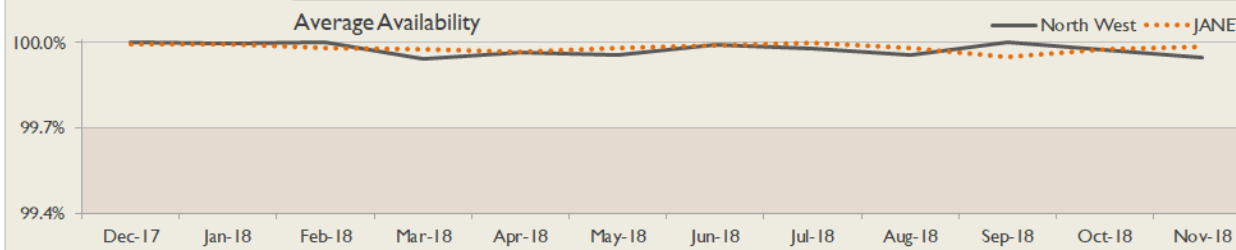

janet

North West Service Report

November 2018

Service Reliability

The SLA sets a target minimum of 99.7% availability for each service averaged over a 12 month rolling period

Connections in North West by Contractual Bandwidth

Average Availability of All Services in North West				Average Availability of All Services in Janet			
Nov 2018	Equivalent Unavailability in Minutes per Service	12 Months Rolling	Equivalent Unavailability in Minutes per Service	Nov 2018	Equivalent Unavailability in Minutes per Service	12 Months Rolling	Equivalent Unavailability in Minutes per Service
99.95%	22	99.98%	126	99.99%	6	99.98%	99
Mean Time to Repair		Average Faults per Service per Year		Mean Time to Repair		Average Faults per Service per Year	
4h 08m		0.60		4h 30m		0.34	
Based on 131 faults over the last 24 months				Based on 786 faults over the last 24 months			

North West Service Outages - Last 12 Months

NB: Periods of scheduled and emergency maintenance are not included in reliability performance statistics

Connection Usage

Traffic usage is expressed as the sum, in megabits per second, of 90th percentile readings taken during the month, in whichever direction is the greater, for all links being charted