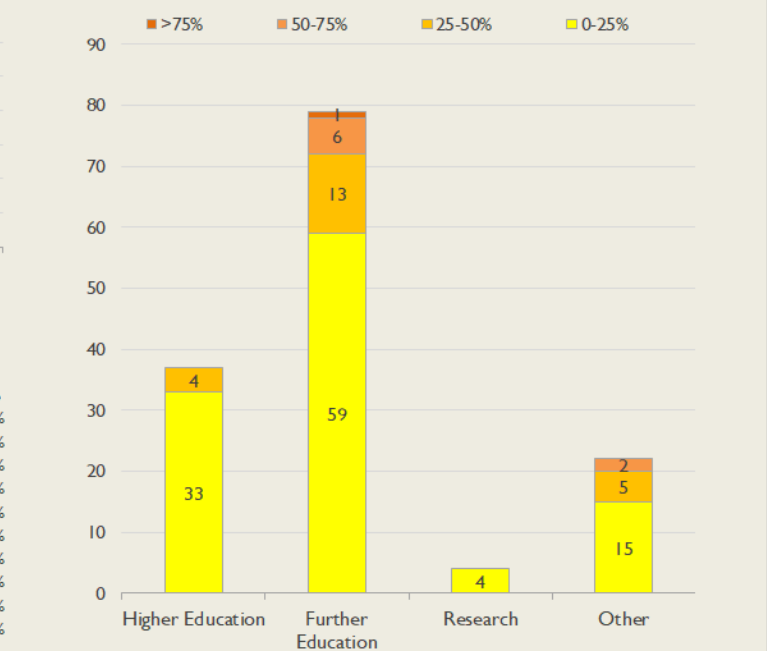

% Utilisation of Available Contractual Bandwidth at 90th Percentile