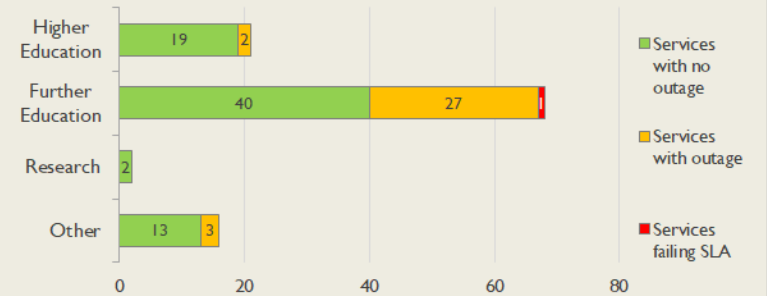

janet

North West Service Report

November 2018

Service Reliability

The SLA sets a target minimum of 99.7% availability for each service averaged over a 12 month rolling period

Connections in North West by Contractual Bandwidth

Average Availability of All Services in North West				Average Availability of All Services in Janet			
Nov 2018	Equivalent Unavailability in Minutes per Service	12 Months Rolling	Equivalent Unavailability in Minutes per Service	Nov 2018	Equivalent Unavailability in Minutes per Service	12 Months Rolling	Equivalent Unavailability in Minutes per Service
99.95%	22	99.98%	126	99.99%	6	99.98%	99
Mean Time to Repair		Average Faults per Service per Year		Mean Time to Repair		Average Faults per Service per Year	
4h 08m		0.60		4h 30m		0.34	
Based on 131 faults over the last 24 months				Based on 786 faults over the last 24 months			

North West Service Outages - Last 12 Months

NB: Periods of scheduled and emergency maintenance are not included in reliability performance statistics

Connection Usage

Traffic usage is expressed as the sum, in megabits per second, of 90th percentile readings taken during the month, in whichever direction is the greater, for all links being charted