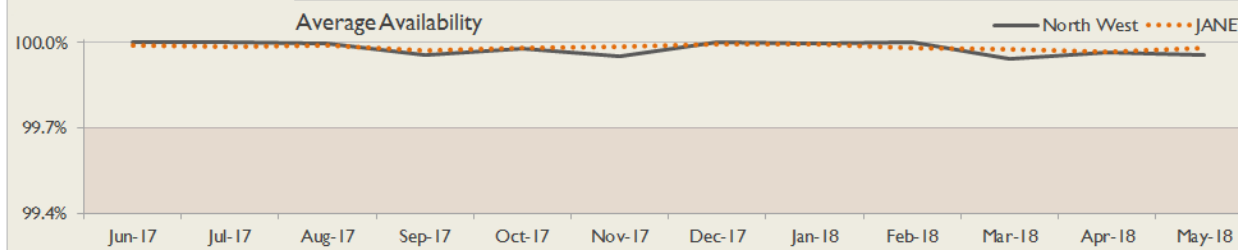

janet

North West Service Report

May 2018

Service Reliability

The SLA sets a target minimum of 99.7% availability for each service averaged over a 12 month rolling period

Connections in North West by Contractual Bandwidth

Average Availability of All Services in North West				Average Availability of All Services in Janet			
May 2018	Equivalent Unavailability in Minutes per Service	12 Months Rolling	Equivalent Unavailability in Minutes per Service	May 2018	Equivalent Unavailability in Minutes per Service	12 Months Rolling	Equivalent Unavailability in Minutes per Service
99.96%	19	99.98%	112	99.98%	9	99.98%	89
Mean Time to Repair		Average Faults per Service per Year		Mean Time to Repair		Average Faults per Service per Year	
4h 26m		0.77		5h 02m		0.35	
Based on 171 faults over the last 24 months				Based on 808 faults over the last 24 months			

North West Service Outages - Last 12 Months

NB: Periods of scheduled and emergency maintenance are not included in reliability performance statistics

Connection Usage

Traffic usage is expressed as the sum, in megabits per second, of 90th percentile readings taken during the month, in whichever direction is the greater, for all links being charted