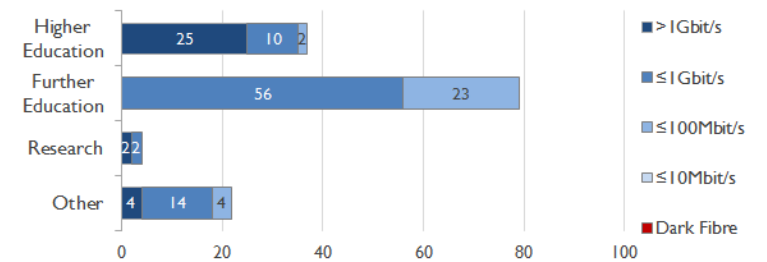

janet

North West Service Report

May 2018

Service Reliability

The SLA sets a target minimum of 99.7% availability for each service averaged over a 12 month rolling period

Connections in North West by Contractual Bandwidth

Average Availability of All Services in North West				Average Availability of All Services in Janet			
May 2018	Equivalent Unavailability in Minutes per Service	12 Months Rolling	Equivalent Unavailability in Minutes per Service	May 2018	Equivalent Unavailability in Minutes per Service	12 Months Rolling	Equivalent Unavailability in Minutes per Service
99.96%	19	99.98%	112	99.98%	9	99.98%	89
Mean Time to Repair		Average Faults per Service per Year		Mean Time to Repair		Average Faults per Service per Year	
4h 26m		0.77		5h 02m		0.35	
Based on 171 faults over the last 24 months				Based on 808 faults over the last 24 months			

North West Service Outages - Last 12 Months

NB: Periods of scheduled and emergency maintenance are not included in reliability performance statistics

Connection Usage

Traffic usage is expressed as the sum, in megabits per second, of 90th percentile readings taken during the month, in whichever direction is the greater, for all links being charted