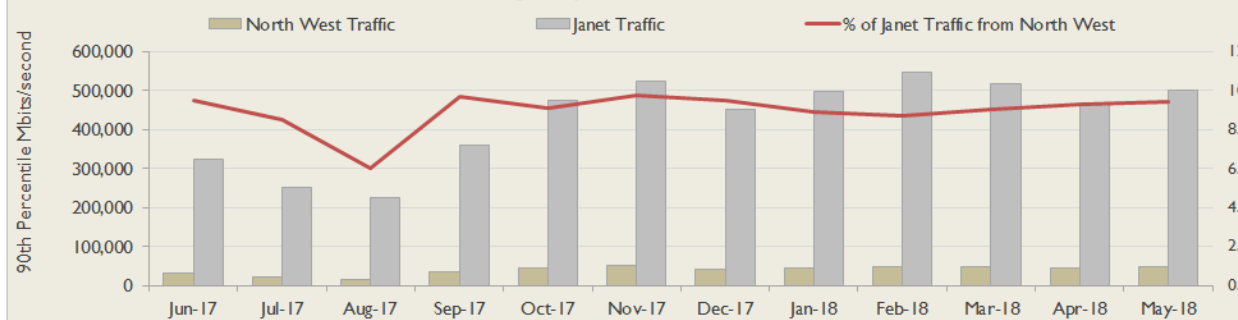

Average Availability of All Services in North West				Average Availability of All Services in Janet			
May 2018	Equivalent Unavailability in Minutes per Service	12 Months Rolling	Equivalent Unavailability in Minutes per Service	May 2018	Equivalent Unavailability in Minutes per Service	12 Months Rolling	Equivalent Unavailability in Minutes per Service
99.96%	19	99.98%	112	99.98%	9	99.98%	89
Mean Time to Repair		Average Faults per Service per Year		Mean Time to Repair		Average Faults per Service per Year	
4h 26m		0.77		5h 02m		0.35	
Based on 171 faults over the last 24 months				Based on 808 faults over the last 24 months			

North West Service Outages - Last 12 Months

NB: Periods of scheduled and emergency maintenance are not included in reliability performance statistics

Connection Usage

Traffic usage is expressed as the sum, in megabits per second, of 90th percentile readings taken during the month, in whichever direction is the greater, for all links being charted

% Utilisation of Available Contractual Bandwidth at 90th Percentile

North West Traffic Against Janet Traffic

## Service Availability

The SLA target sets a minimum of 99.7% availability for each customer, averaged over a 12 month rolling period

Periods of scheduled and emergency maintenance are discounted when calculating availability of services