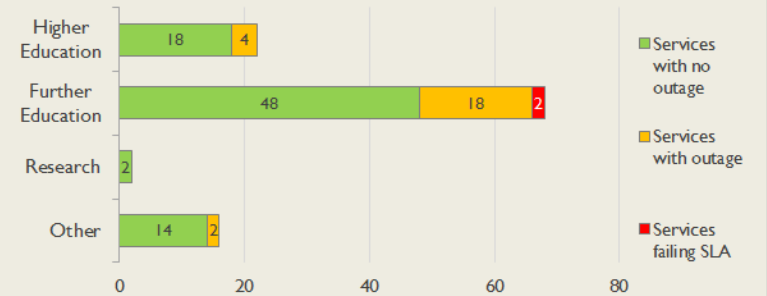

janet

North West Service Report

May 2018

Service Reliability

The SLA sets a target minimum of 99.7% availability for each service averaged over a 12 month rolling period

Connections in North West by Contractual Bandwidth

Average Availability of All Services in North West				Average Availability of All Services in Janet			
May 2018	Equivalent Unavailability in Minutes per Service	12 Months Rolling	Equivalent Unavailability in Minutes per Service	May 2018	Equivalent Unavailability in Minutes per Service	12 Months Rolling	Equivalent Unavailability in Minutes per Service
99.96%	19	99.98%	112	99.98%	9	99.98%	89
Mean Time to Repair		Average Faults per Service per Year		Mean Time to Repair		Average Faults per Service per Year	
4h 26m		0.77		5h 02m		0.35	
Based on 171 faults over the last 24 months				Based on 808 faults over the last 24 months			

North West Service Outages - Last 12 Months

NB: Periods of scheduled and emergency maintenance are not included in reliability performance statistics

Connection Usage

Traffic usage is expressed as the sum, in megabits per second, of 90th percentile readings taken during the month, in whichever direction is the greater, for all links being charted