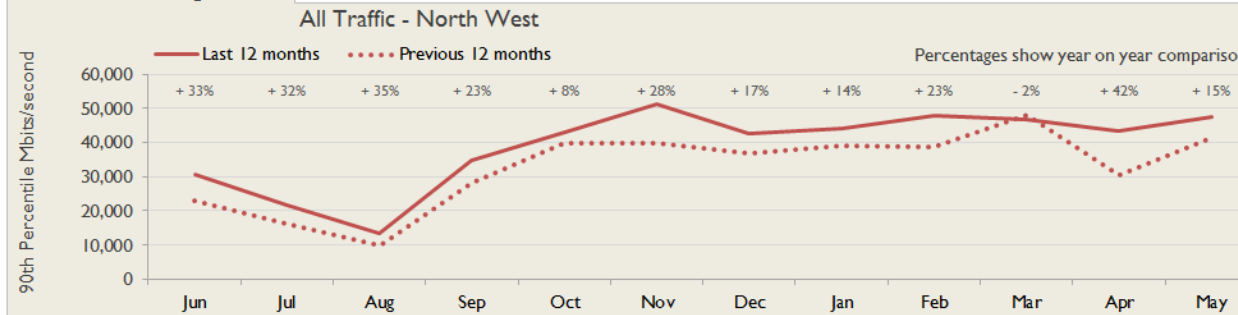

janet

North West Service Report

May 2018

Service Reliability

The SLA sets a target minimum of 99.7% availability for each service averaged over a 12 month rolling period

Connections in North West by Contractual Bandwidth

Average Availability of All Services in North West				Average Availability of All Services in Janet			
May 2018	Equivalent Unavailability in Minutes per Service	12 Months Rolling	Equivalent Unavailability in Minutes per Service	May 2018	Equivalent Unavailability in Minutes per Service	12 Months Rolling	Equivalent Unavailability in Minutes per Service
99.96%	19	99.98%	112	99.98%	9	99.98%	89
Mean Time to Repair		Average Faults per Service per Year		Mean Time to Repair		Average Faults per Service per Year	
4h 26m		0.77		5h 02m		0.35	
Based on 171 faults over the last 24 months				Based on 808 faults over the last 24 months			

North West Service Outages - Last 12 Months

NB: Periods of scheduled and emergency maintenance are not included in reliability performance statistics

Connection Usage

Traffic usage is expressed as the sum, in megabits per second, of 90th percentile readings taken during the month, in whichever direction is the greater, for all links being charted