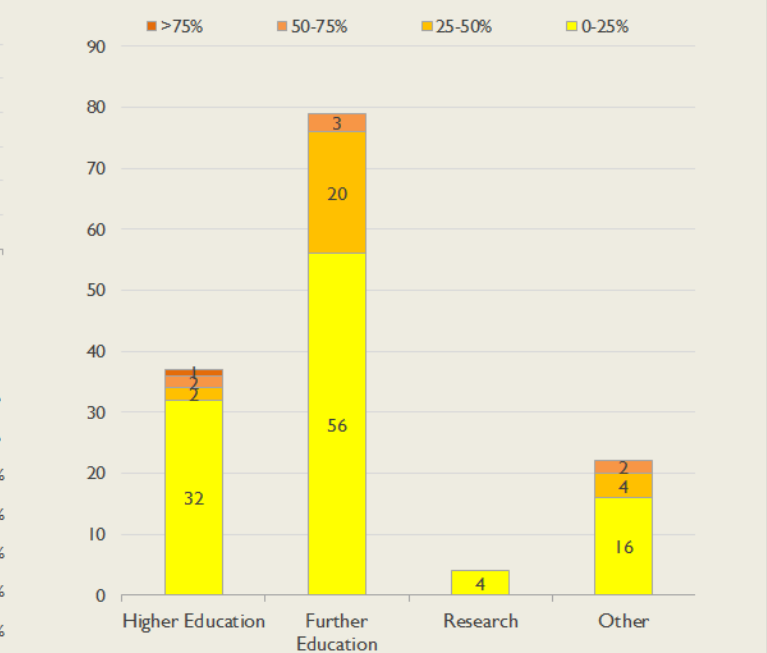

% Utilisation of Available Contractual Bandwidth at 90th Percentile