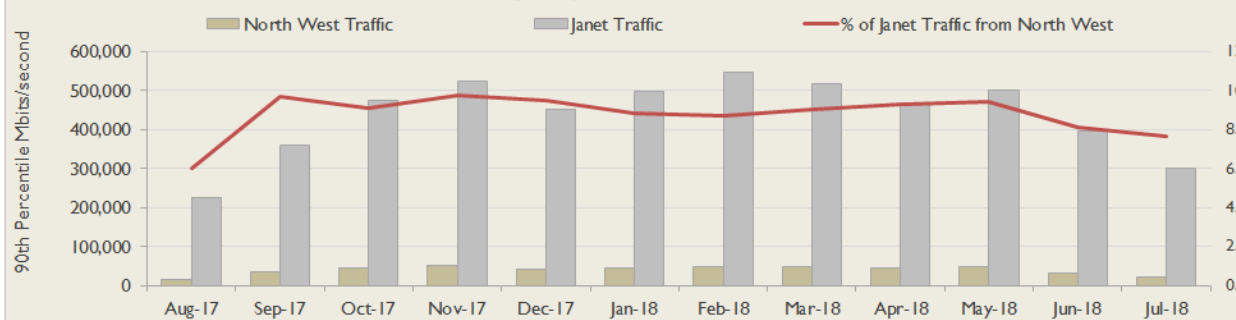

Average Availability of All Services in North West				Average Availability of All Services in Janet			
Jul 2018	Equivalent Unavailability in Minutes per Service	12 Months Rolling	Equivalent Unavailability in Minutes per Service	Jul 2018	Equivalent Unavailability in Minutes per Service	12 Months Rolling	Equivalent Unavailability in Minutes per Service
99.98%	9	99.98%	125	>99.99%	1	99.98%	82
Mean Time to Repair		Average Faults per Service per Year		Mean Time to Repair		Average Faults per Service per Year	
4h 47m		0.72		4h 50m		0.34	
Based on 159 faults over the last 24 months				Based on 787 faults over the last 24 months			

North West Service Outages - Last 12 Months

NB: Periods of scheduled and emergency maintenance are not included in reliability performance statistics

Connection Usage

Traffic usage is expressed as the sum, in megabits per second, of 90th percentile readings taken during the month, in whichever direction is the greater, for all links being charted

% Utilisation of Available Contractual Bandwidth at 90th Percentile

North West Traffic Against Janet Traffic

Service Availability

The SLA target sets a minimum of 99.7% availability for each customer, averaged over a 12 month rolling period