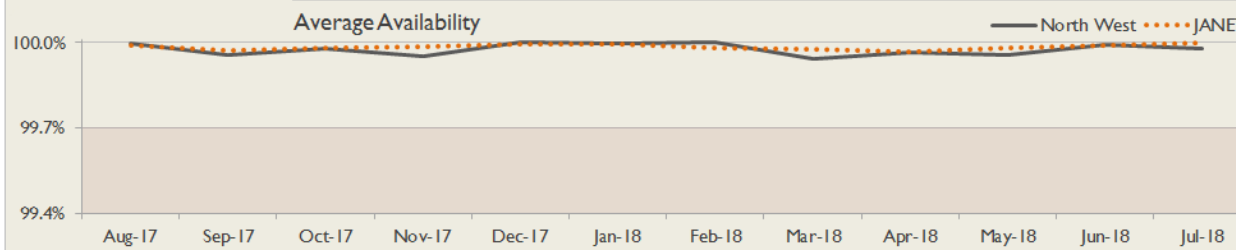

janet

North West Service Report

July 2018

Service Reliability

The SLA sets a target minimum of 99.7% availability for each service averaged over a 12 month rolling period

Connections in North West by Contractual Bandwidth

Average Availability of All Services in North West				Average Availability of All Services in Janet			
Jul 2018	Equivalent Unavailability in Minutes per Service	12 Months Rolling	Equivalent Unavailability in Minutes per Service	Jul 2018	Equivalent Unavailability in Minutes per Service	12 Months Rolling	Equivalent Unavailability in Minutes per Service
99.98%	9	99.98%	125	>99.99%	1	99.98%	82
Mean Time to Repair		Average Faults per Service per Year		Mean Time to Repair		Average Faults per Service per Year	
4h 47m		0.72		4h 50m		0.34	
Based on 159 faults over the last 24 months				Based on 787 faults over the last 24 months			

North West Service Outages - Last 12 Months

NB: Periods of scheduled and emergency maintenance are not included in reliability performance statistics

Connection Usage

Traffic usage is expressed as the sum, in megabits per second, of 90th percentile readings taken during the month, in whichever direction is the greater, for all links being charted

% Utilisation of Available Contractual Bandwidth at 90th Percentile

North West Traffic Against Janet Traffic

Service Availability

The SLA target sets a minimum of 99.7% availability for each customer, averaged over a 12 month rolling period