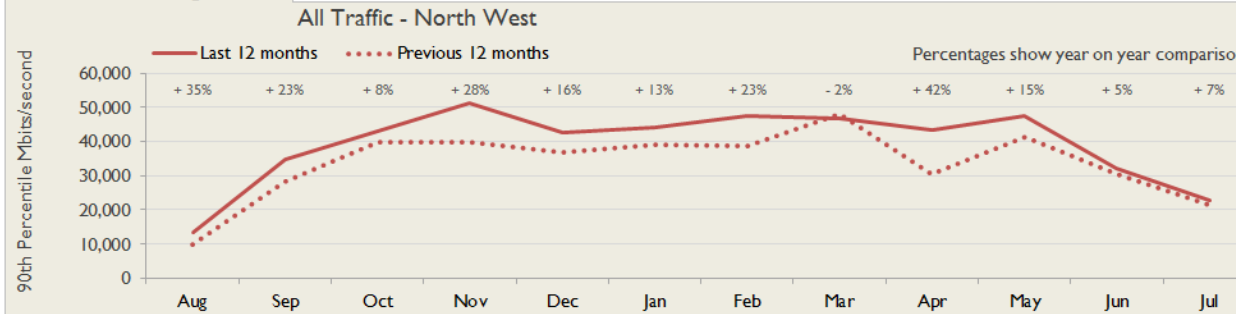

janet

North West Service Report

July 2018

Service Reliability

The SLA sets a target minimum of 99.7% availability for each service averaged over a 12 month rolling period

Connections in North West by Contractual Bandwidth

Average Availability of All Services in North West				Average Availability of All Services in Janet			
Jul 2018	Equivalent Unavailability in Minutes per Service	12 Months Rolling	Equivalent Unavailability in Minutes per Service	Jul 2018	Equivalent Unavailability in Minutes per Service	12 Months Rolling	Equivalent Unavailability in Minutes per Service
99.98%	9	99.98%	125	>99.99%	1	99.98%	82
Mean Time to Repair		Average Faults per Service per Year		Mean Time to Repair		Average Faults per Service per Year	
4h 47m		0.72		4h 50m		0.34	
Based on 159 faults over the last 24 months				Based on 787 faults over the last 24 months			

North West Service Outages - Last 12 Months

NB: Periods of scheduled and emergency maintenance are not included in reliability performance statistics

Connection Usage

Traffic usage is expressed as the sum, in megabits per second, of 90th percentile readings taken during the month, in whichever direction is the greater, for all links being charted

% Utilisation of Available Contractual Bandwidth at 90th Percentile

North West Traffic Against Janet Traffic

Service Availability

The SLA target sets a minimum of 99.7% availability for each customer, averaged over a 12 month rolling period