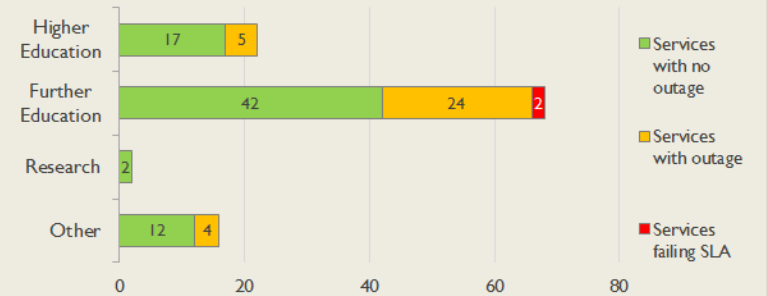

janet

North West Service Report

July 2018

Service Reliability

The SLA sets a target minimum of 99.7% availability for each service averaged over a 12 month rolling period

Connections in North West by Contractual Bandwidth

Average Availability of All Services in North West				Average Availability of All Services in Janet			
Jul 2018	Equivalent Unavailability in Minutes per Service	12 Months Rolling	Equivalent Unavailability in Minutes per Service	Jul 2018	Equivalent Unavailability in Minutes per Service	12 Months Rolling	Equivalent Unavailability in Minutes per Service
99.98%	9	99.98%	125	>99.99%	1	99.98%	82
Mean Time to Repair		Average Faults per Service per Year		Mean Time to Repair		Average Faults per Service per Year	
4h 47m		0.72		4h 50m		0.34	
Based on 159 faults over the last 24 months				Based on 787 faults over the last 24 months			

North West Service Outages - Last 12 Months

NB: Periods of scheduled and emergency maintenance are not included in reliability performance statistics

Connection Usage

Traffic usage is expressed as the sum, in megabits per second, of 90th percentile readings taken during the month, in whichever direction is the greater, for all links being charted