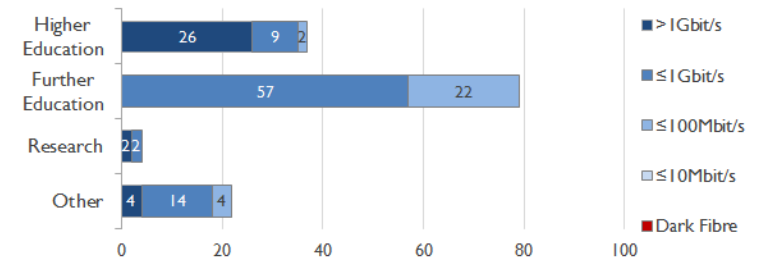

janet

North West Service Report

July 2018

Service Reliability

The SLA sets a target minimum of 99.7% availability for each service averaged over a 12 month rolling period

Connections in North West by Contractual Bandwidth

Average Availability of All Services in North West				Average Availability of All Services in Janet			
Jul 2018	Equivalent Unavailability in Minutes per Service	12 Months Rolling	Equivalent Unavailability in Minutes per Service	Jul 2018	Equivalent Unavailability in Minutes per Service	12 Months Rolling	Equivalent Unavailability in Minutes per Service
99.98%	9	99.98%	125	>99.99%	1	99.98%	82
Mean Time to Repair		Average Faults per Service per Year		Mean Time to Repair		Average Faults per Service per Year	
4h 47m		0.72		4h 50m		0.34	
Based on 159 faults over the last 24 months				Based on 787 faults over the last 24 months			

North West Service Outages - Last 12 Months

NB: Periods of scheduled and emergency maintenance are not included in reliability performance statistics

Connection Usage

Traffic usage is expressed as the sum, in megabits per second, of 90th percentile readings taken during the month, in whichever direction is the greater, for all links being charted