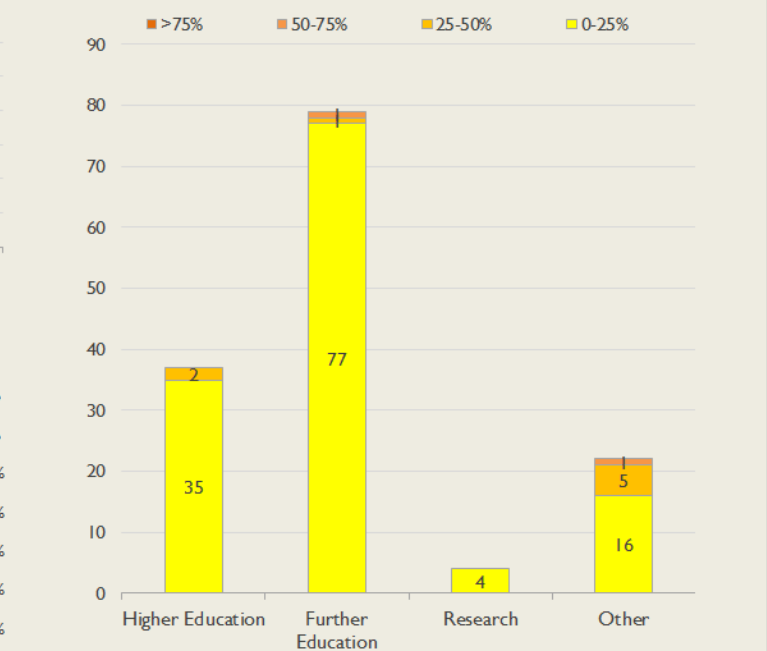

North West Service Outages - Last 12 Months

NB: Periods of scheduled and emergency maintenance are not included in reliability performance statistics

Connection Usage

Traffic usage is expressed as the sum, in megabits per second, of 90th percentile readings taken during the month, in whichever direction is the greater, for all links being charted

% Utilisation of Available Contractual Bandwidth at 90th Percentile

North West Traffic Against Janet Traffic

Service Availability

The SLA target sets a minimum of 99.7% availability for each customer, averaged over a 12 month rolling period