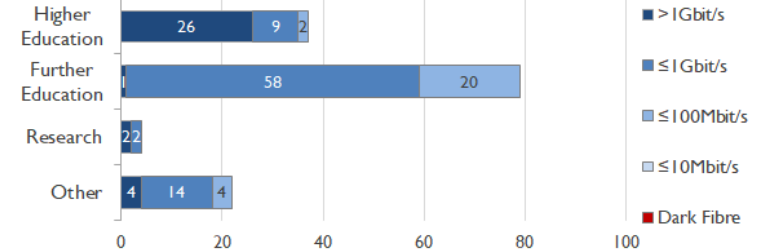

janet

North West Service Report

December 2018

Service Reliability

The SLA sets a target minimum of 99.7% availability for each service averaged over a 12 month rolling period

Connections in North West by Contractual Bandwidth

Average Availability of All Services in North West				Average Availability of All Services in Janet			
Dec 2018	Equivalent Unavailability in Minutes per Service	12 Months Rolling	Equivalent Unavailability in Minutes per Service	Dec 2018	Equivalent Unavailability in Minutes per Service	12 Months Rolling	Equivalent Unavailability in Minutes per Service
99.88%	54	99.97%	178	99.96%	17	99.98%	114
Mean Time to Repair		Average Faults per Service per Year		Mean Time to Repair		Average Faults per Service per Year	
4h 43m		0.61		4h 54m		0.33	
Based on 134 faults over the last 24 months				Based on 766 faults over the last 24 months			

North West Service Outages - Last 12 Months

NB: Periods of scheduled and emergency maintenance are not included in reliability performance statistics

Connection Usage

Traffic usage is expressed as the sum, in megabits per second, of 90th percentile readings taken during the month, in whichever direction is the greater, for all links being charted