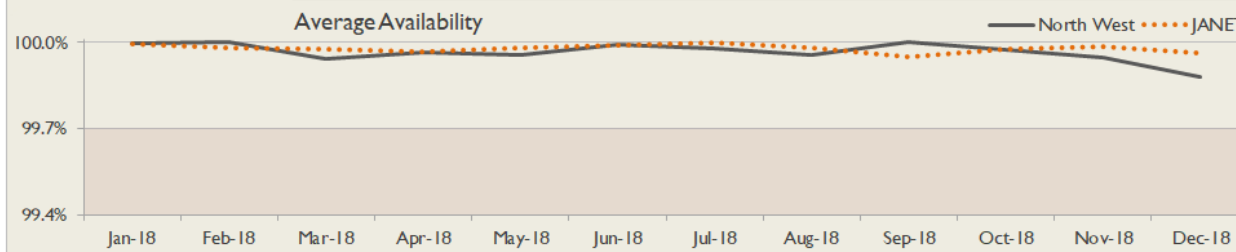

janet

North West Service Report

December 2018

Service Reliability

The SLA sets a target minimum of 99.7% availability for each service averaged over a 12 month rolling period

Connections in North West by Contractual Bandwidth

Average Availability of All Services in North West				Average Availability of All Services in Janet			
Dec 2018	Equivalent Unavailability in Minutes per Service	12 Months Rolling	Equivalent Unavailability in Minutes per Service	Dec 2018	Equivalent Unavailability in Minutes per Service	12 Months Rolling	Equivalent Unavailability in Minutes per Service
99.88%	54	99.97%	178	99.96%	17	99.98%	114
Mean Time to Repair		Average Faults per Service per Year		Mean Time to Repair		Average Faults per Service per Year	
4h 43m		0.61		4h 54m		0.33	
Based on 134 faults over the last 24 months				Based on 766 faults over the last 24 months			

North West Service Outages - Last 12 Months

NB: Periods of scheduled and emergency maintenance are not included in reliability performance statistics

Connection Usage

Traffic usage is expressed as the sum, in megabits per second, of 90th percentile readings taken during the month, in whichever direction is the greater, for all links being charted