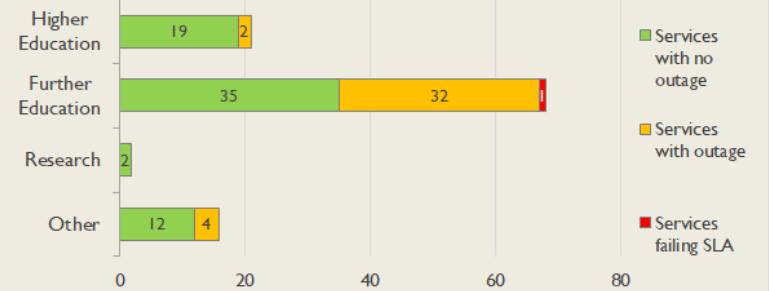

janet

North West Service Report

December 2018

Service Reliability

The SLA sets a target minimum of 99.7% availability for each service averaged over a 12 month rolling period

Connections in North West by Contractual Bandwidth

Average Availability of All Services in North West				Average Availability of All Services in Janet			
Dec 2018	Equivalent Unavailability in Minutes per Service	12 Months Rolling	Equivalent Unavailability in Minutes per Service	Dec 2018	Equivalent Unavailability in Minutes per Service	12 Months Rolling	Equivalent Unavailability in Minutes per Service
99.88%	54	99.97%	178	99.96%	17	99.98%	114
Mean Time to Repair		Average Faults per Service per Year		Mean Time to Repair		Average Faults per Service per Year	
4h 43m		0.61		4h 54m		0.33	
Based on 134 faults over the last 24 months				Based on 766 faults over the last 24 months			

North West Service Outages - Last 12 Months

NB: Periods of scheduled and emergency maintenance are not included in reliability performance statistics

Connection Usage

Traffic usage is expressed as the sum, in megabits per second, of 90th percentile readings taken during the month, in whichever direction is the greater, for all links being charted