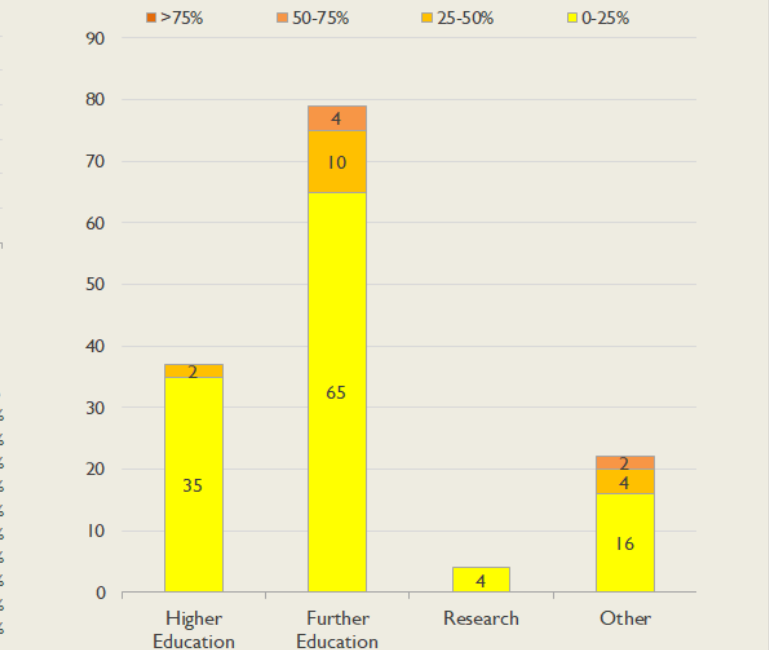

North West Service Outages - Last 12 Months

NB: Periods of scheduled and emergency maintenance are not included in reliability performance statistics

Connection Usage

Traffic usage is expressed as the sum, in megabits per second, of 90th percentile readings taken during the month, in whichever direction is the greater, for all links being charted

## Service Availability

The SLA target sets a minimum of 99.7% availability for each customer, averaged over a 12 month rolling period

Periods of scheduled and emergency maintenance are discounted when calculating availability of services