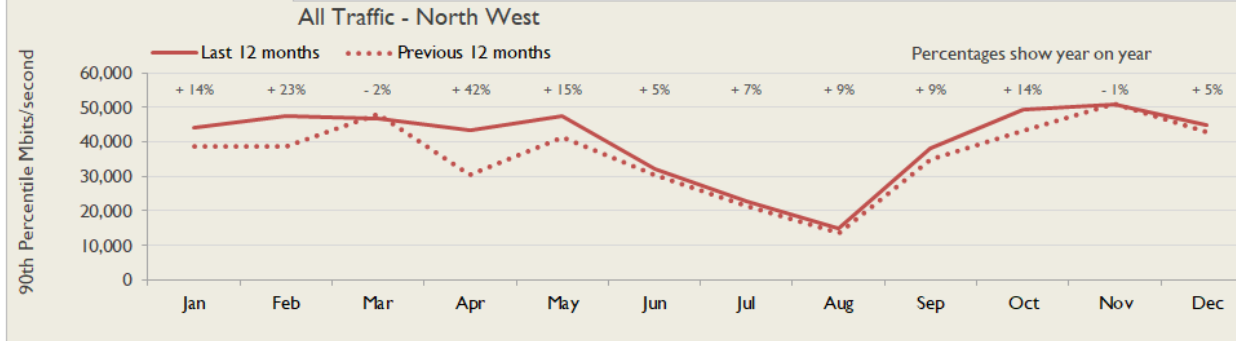

janet

North West Service Report

December 2018

Service Reliability

The SLA sets a target minimum of 99.7% availability for each service averaged over a 12 month rolling period

Connections in North West by Contractual Bandwidth

Average Availability of All Services in North West				Average Availability of All Services in Janet			
Dec 2018	Equivalent Unavailability in Minutes per Service	12 Months Rolling	Equivalent Unavailability in Minutes per Service	Dec 2018	Equivalent Unavailability in Minutes per Service	12 Months Rolling	Equivalent Unavailability in Minutes per Service
99.88%	54	99.97%	178	99.96%	17	99.98%	114
Mean Time to Repair		Average Faults per Service per Year		Mean Time to Repair		Average Faults per Service per Year	
4h 43m		0.61		4h 54m		0.33	
Based on 134 faults over the last 24 months				Based on 766 faults over the last 24 months			

North West Service Outages - Last 12 Months

NB: Periods of scheduled and emergency maintenance are not included in reliability performance statistics

Connection Usage

Traffic usage is expressed as the sum, in megabits per second, of 90th percentile readings taken during the month, in whichever direction is the greater, for all links being charted

## Service Availability

The SLA target sets a minimum of 99.7% availability for each customer, averaged over a 12 month rolling period

Periods of scheduled and emergency maintenance are discounted when calculating availability of services