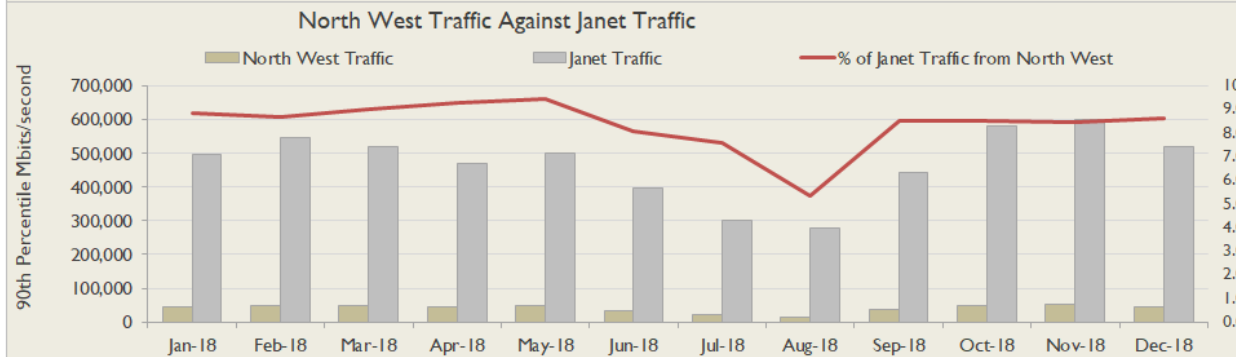

Average Availability of All Services in North West				Average Availability of All Services in Janet			
Dec 2018	Equivalent Unavailability in Minutes per Service	12 Months Rolling	Equivalent Unavailability in Minutes per Service	Dec 2018	Equivalent Unavailability in Minutes per Service	12 Months Rolling	Equivalent Unavailability in Minutes per Service
99.88%	54	99.97%	178	99.96%	17	99.98%	114
Mean Time to Repair		Average Faults per Service per Year		Mean Time to Repair		Average Faults per Service per Year	
4h 43m		0.61		4h 54m		0.33	
Based on 134 faults over the last 24 months				Based on 766 faults over the last 24 months			

North West Service Outages - Last 12 Months

NB: Periods of scheduled and emergency maintenance are not included in reliability performance statistics

Connection Usage

Traffic usage is expressed as the sum, in megabits per second, of 90th percentile readings taken during the month, in whichever direction is the greater, for all links being charted

## Service Availability

The SLA target sets a minimum of 99.7% availability for each customer, averaged over a 12 month rolling period

Periods of scheduled and emergency maintenance are discounted when calculating availability of services