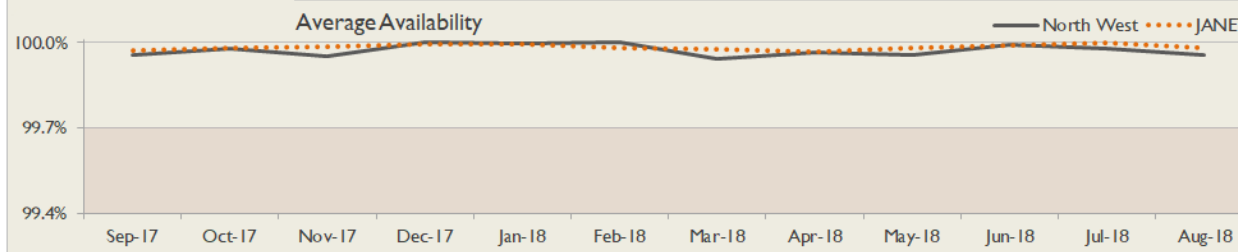

janet

North West Service Report

August 2018

Service Reliability

The SLA sets a target minimum of 99.7% availability for each service averaged over a 12 month rolling period

Connections in North West by Contractual Bandwidth

Average Availability of All Services in North West				Average Availability of All Services in Janet			
Aug 2018	Equivalent Unavailability in Minutes per Service	12 Months Rolling	Equivalent Unavailability in Minutes per Service	Aug 2018	Equivalent Unavailability in Minutes per Service	12 Months Rolling	Equivalent Unavailability in Minutes per Service
99.96%	19	99.97%	141	99.98%	9	99.98%	87
Mean Time to Repair		Average Faults per Service per Year		Mean Time to Repair		Average Faults per Service per Year	
4h 47m		0.75		4h 44m		0.34	
Based on 166 faults over the last 24 months				Based on 787 faults over the last 24 months			

North West Service Outages - Last 12 Months

NB: Periods of scheduled and emergency maintenance are not included in reliability performance statistics

Connection Usage

Traffic usage is expressed as the sum, in megabits per second, of 90th percentile readings taken during the month, in whichever direction is the greater, for all links being charted

% Utilisation of Available Contractual Bandwidth at 90th Percentile

North West Traffic Against Janet Traffic

Service Availability

The SLA target sets a minimum of 99.7% availability for each customer, averaged over a 12 month rolling period