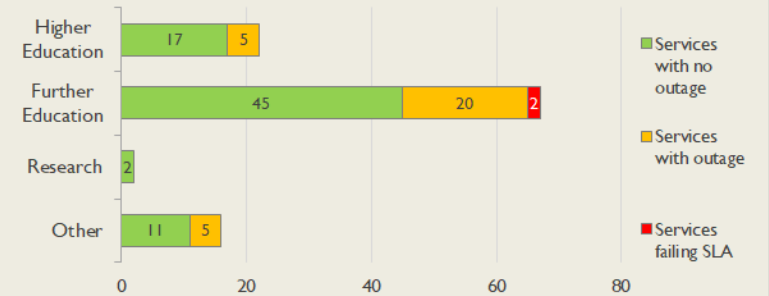

janet

North West Service Report

August 2018

Service Reliability

The SLA sets a target minimum of 99.7% availability for each service averaged over a 12 month rolling period

Connections in North West by Contractual Bandwidth

Average Availability of All Services in North West				Average Availability of All Services in Janet			
Aug 2018	Equivalent Unavailability in Minutes per Service	12 Months Rolling	Equivalent Unavailability in Minutes per Service	Aug 2018	Equivalent Unavailability in Minutes per Service	12 Months Rolling	Equivalent Unavailability in Minutes per Service
99.96%	19	99.97%	141	99.98%	9	99.98%	87
Mean Time to Repair		Average Faults per Service per Year		Mean Time to Repair		Average Faults per Service per Year	
4h 47m		0.75		4h 44m		0.34	
Based on 166 faults over the last 24 months				Based on 787 faults over the last 24 months			

North West Service Outages - Last 12 Months

NB: Periods of scheduled and emergency maintenance are not included in reliability performance statistics

Connection Usage

Traffic usage is expressed as the sum, in megabits per second, of 90th percentile readings taken during the month, in whichever direction is the greater, for all links being charted