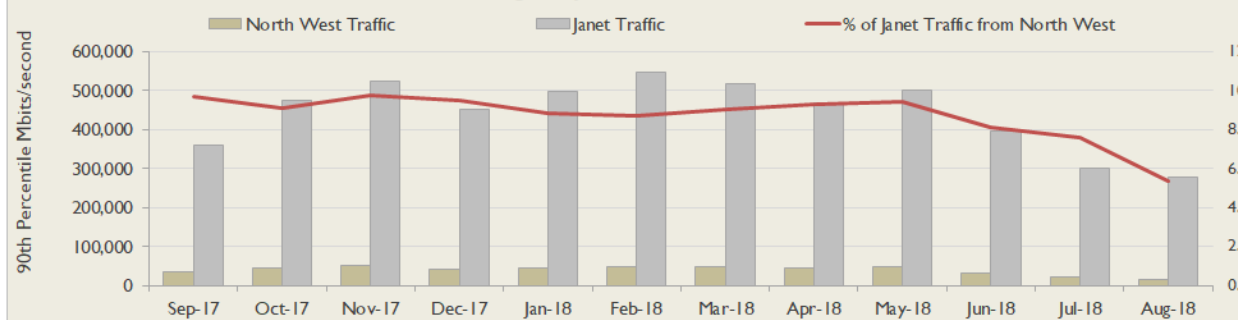

Average Availability of All Services in North West				Average Availability of All Services in Janet			
Aug 2018	Equivalent Unavailability in Minutes per Service	12 Months Rolling	Equivalent Unavailability in Minutes per Service	Aug 2018	Equivalent Unavailability in Minutes per Service	12 Months Rolling	Equivalent Unavailability in Minutes per Service
99.96%	19	99.97%	141	99.98%	9	99.98%	87
Mean Time to Repair		Average Faults per Service per Year		Mean Time to Repair		Average Faults per Service per Year	
4h 47m		0.75		4h 44m		0.34	
Based on 166 faults over the last 24 months				Based on 787 faults over the last 24 months			

North West Service Outages - Last 12 Months

NB: Periods of scheduled and emergency maintenance are not included in reliability performance statistics

Connection Usage

Traffic usage is expressed as the sum, in megabits per second, of 90th percentile readings taken during the month, in whichever direction is the greater, for all links being charted

% Utilisation of Available Contractual Bandwidth at 90th Percentile

North West Traffic Against Janet Traffic

Service Availability

The SLA target sets a minimum of 99.7% availability for each customer, averaged over a 12 month rolling period