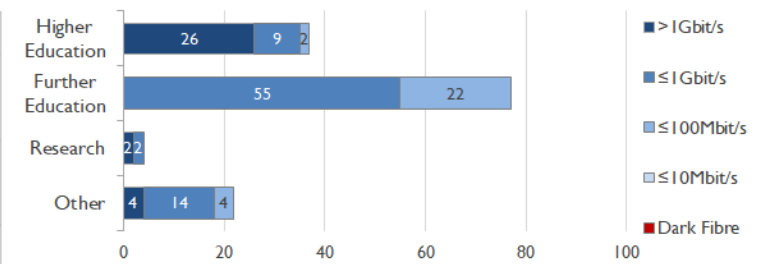

janet

North West Service Report

August 2018

Service Reliability

The SLA sets a target minimum of 99.7% availability for each service averaged over a 12 month rolling period

Connections in North West by Contractual Bandwidth

Average Availability of All Services in North West				Average Availability of All Services in Janet			
Aug 2018	Equivalent Unavailability in Minutes per Service	12 Months Rolling	Equivalent Unavailability in Minutes per Service	Aug 2018	Equivalent Unavailability in Minutes per Service	12 Months Rolling	Equivalent Unavailability in Minutes per Service
99.96%	19	99.97%	141	99.98%	9	99.98%	87
Mean Time to Repair		Average Faults per Service per Year		Mean Time to Repair		Average Faults per Service per Year	
4h 47m		0.75		4h 44m		0.34	
Based on 166 faults over the last 24 months				Based on 787 faults over the last 24 months			

North West Service Outages - Last 12 Months

NB: Periods of scheduled and emergency maintenance are not included in reliability performance statistics

Connection Usage

Traffic usage is expressed as the sum, in megabits per second, of 90th percentile readings taken during the month, in whichever direction is the greater, for all links being charted