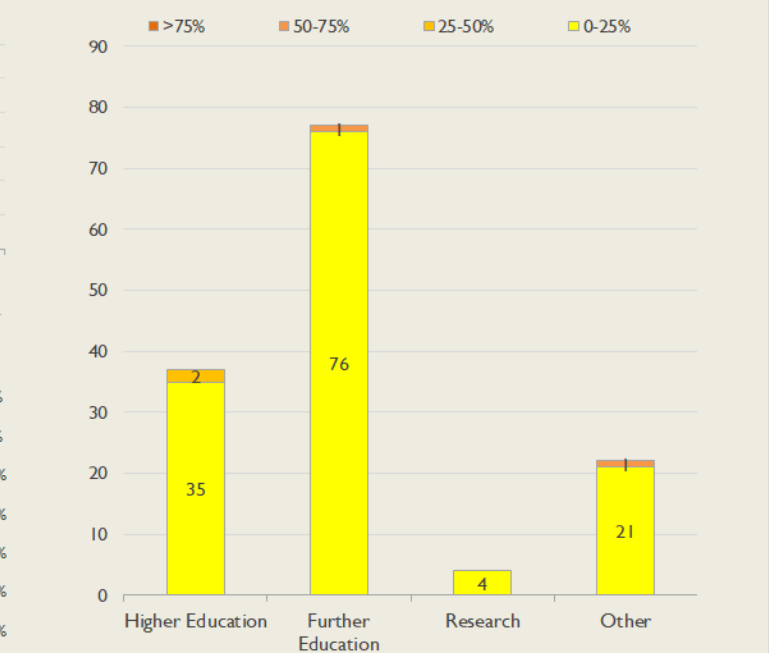

North West Service Outages - Last 12 Months

NB: Periods of scheduled and emergency maintenance are not included in reliability performance statistics

Connection Usage

Traffic usage is expressed as the sum, in megabits per second, of 90th percentile readings taken during the month, in whichever direction is the greater, for all links being charted

% Utilisation of Available Contractual Bandwidth at 90th Percentile

North West Traffic Against Janet Traffic

Service Availability

The SLA target sets a minimum of 99.7% availability for each customer, averaged over a 12 month rolling period