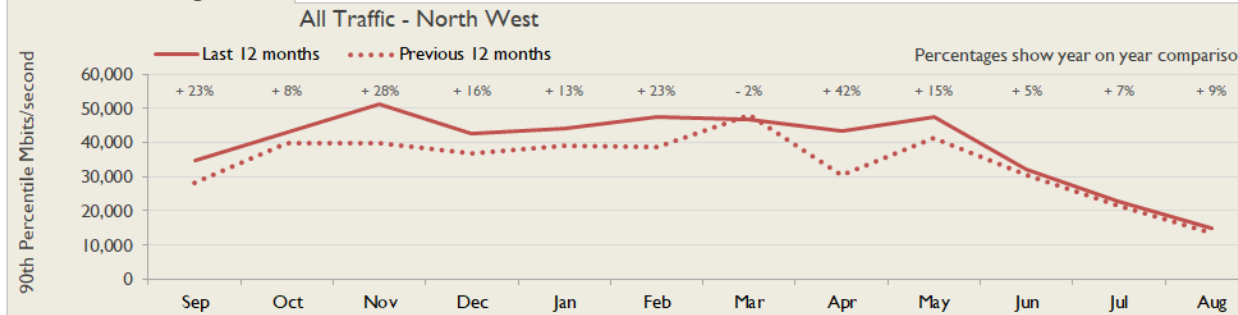

janet

North West Service Report

August 2018

Service Reliability

The SLA sets a target minimum of 99.7% availability for each service averaged over a 12 month rolling period

Connections in North West by Contractual Bandwidth

Average Availability of All Services in North West				Average Availability of All Services in Janet			
Aug 2018	Equivalent Unavailability in Minutes per Service	12 Months Rolling	Equivalent Unavailability in Minutes per Service	Aug 2018	Equivalent Unavailability in Minutes per Service	12 Months Rolling	Equivalent Unavailability in Minutes per Service
99.96%	19	99.97%	141	99.98%	9	99.98%	87
Mean Time to Repair		Average Faults per Service per Year		Mean Time to Repair		Average Faults per Service per Year	
4h 47m		0.75		4h 44m		0.34	
Based on 166 faults over the last 24 months				Based on 787 faults over the last 24 months			

North West Service Outages - Last 12 Months

NB: Periods of scheduled and emergency maintenance are not included in reliability performance statistics

Connection Usage

Traffic usage is expressed as the sum, in megabits per second, of 90th percentile readings taken during the month, in whichever direction is the greater, for all links being charted

% Utilisation of Available Contractual Bandwidth at 90th Percentile

North West Traffic Against Janet Traffic

Service Availability

The SLA target sets a minimum of 99.7% availability for each customer, averaged over a 12 month rolling period